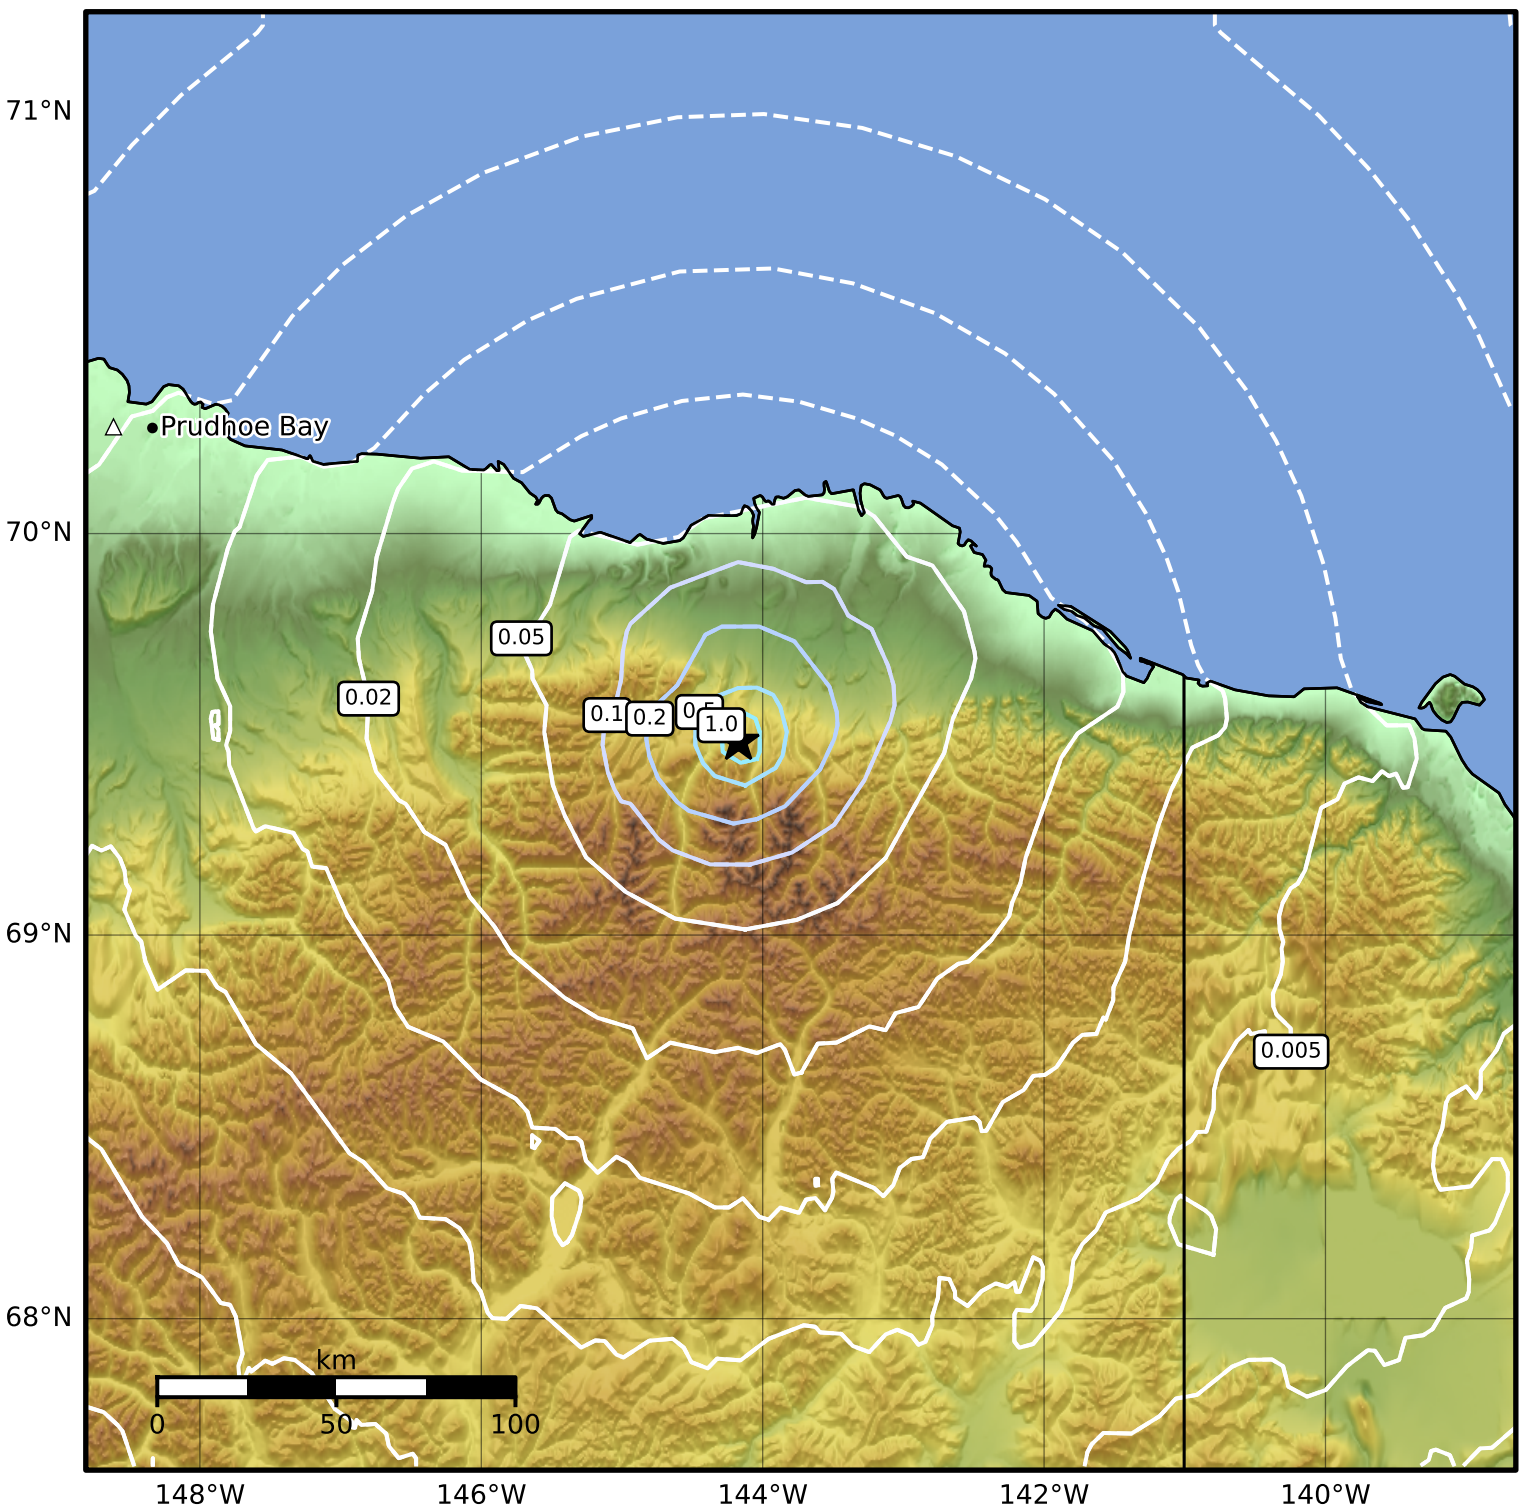

Peak Ground Acceleration Map Alaska Earthquake Center
 ShakeMap: 74 km (46 miles) SSW of Kaktovik
 Jan 16, 2025 04:42:27 UTC M3.6 N69.49 W144.17 Depth: 5.4km ID:ak025qj8cjt

PGA (%g)	0.1	0.2	0.5	1	2	5	10	20	50	100	200
----------	-----	-----	-----	---	---	---	----	----	----	-----	-----

Scale based on Worden et al. (2012)

Version 2: Processed 2025-01-16T16:58:47Z

△ Seismic Instrument ○ Reported Intensity

★ Epicenter