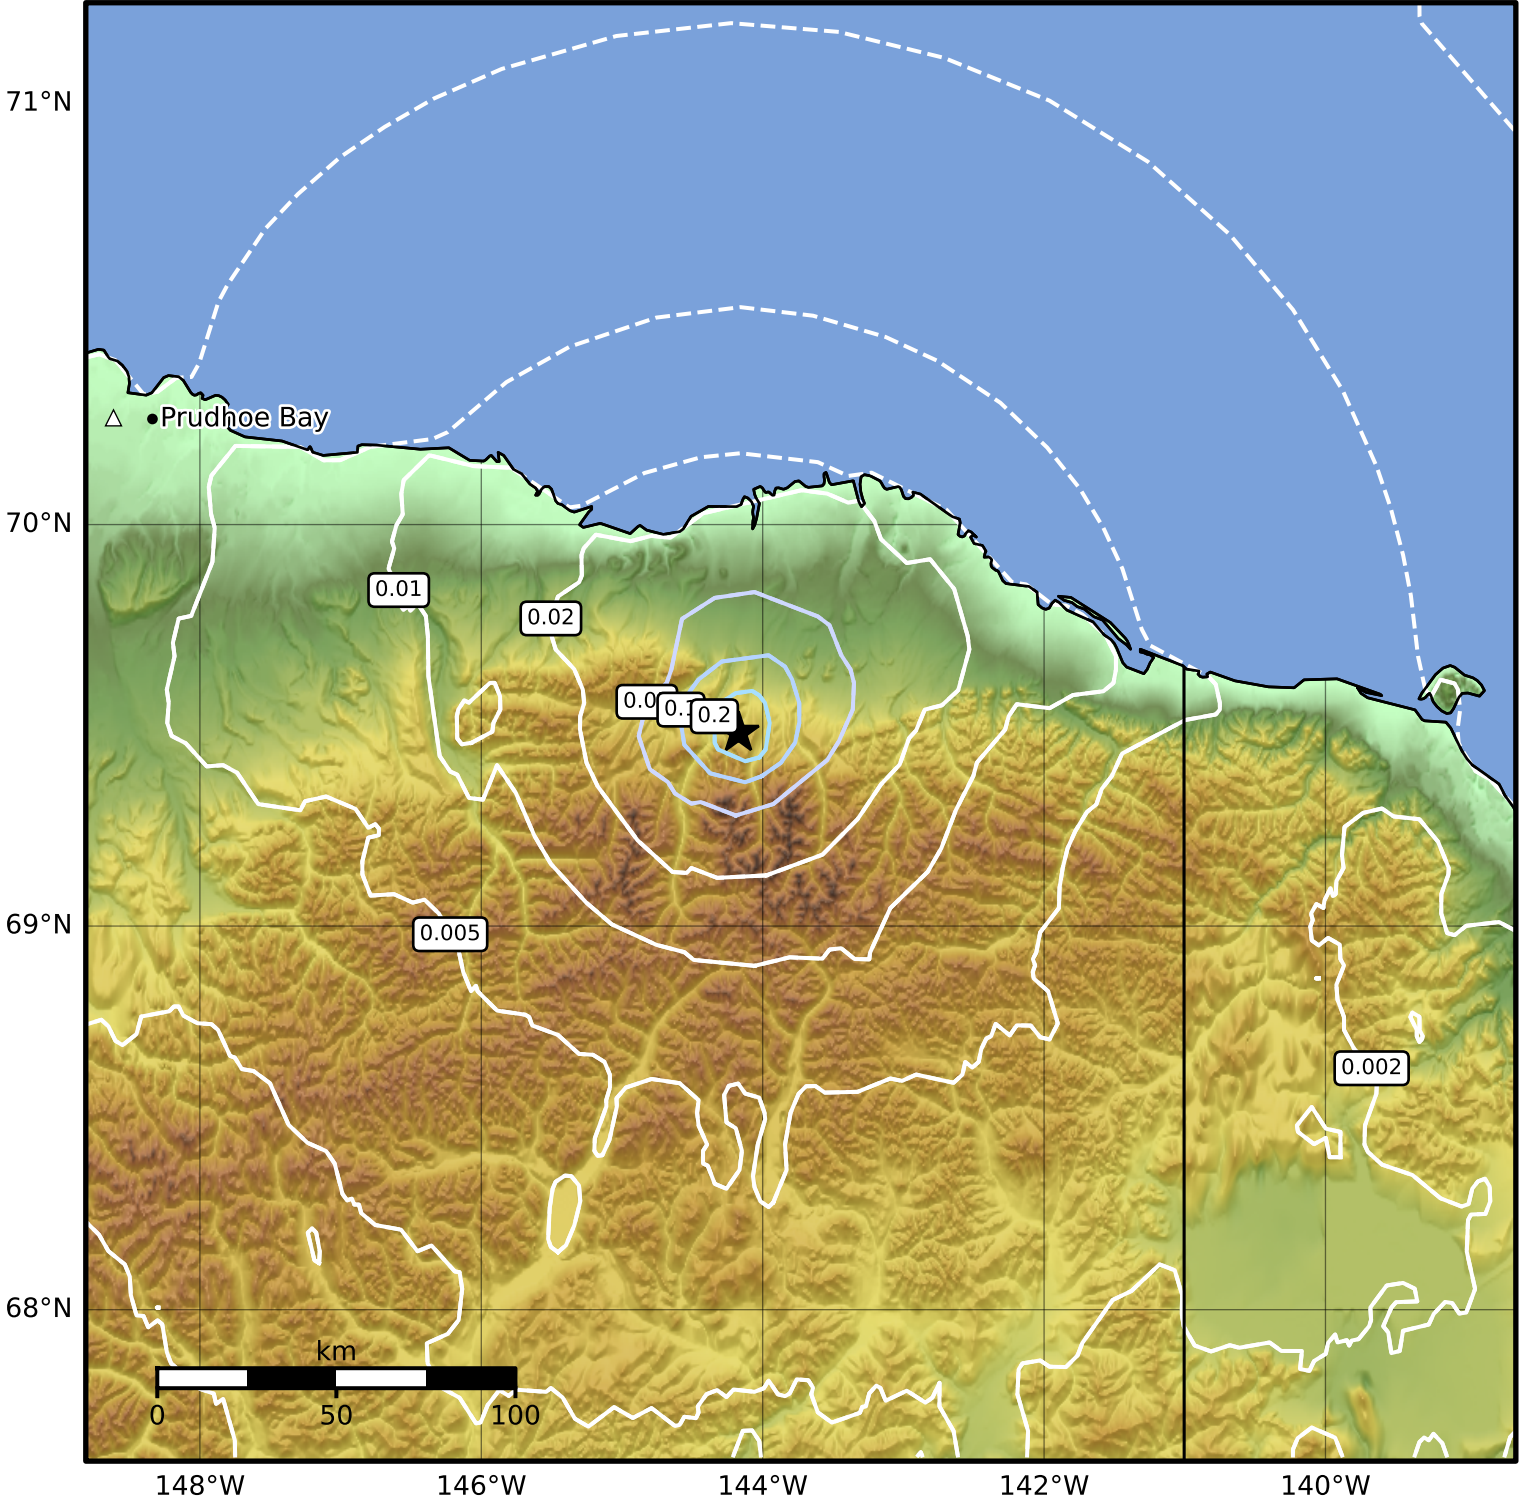

Peak Ground Velocity Map Alaska Earthquake Center
 ShakeMap: 74 km (46 miles) SSW of Kaktovik
 Jan 16, 2025 04:42:27 UTC M3.6 N69.49 W144.17 Depth: 5.4km ID:ak025qj8cjt

PGV (cm/s)	0.1	0.2	0.5	1	2	5	10	20	50	100	200
------------	-----	-----	-----	---	---	---	----	----	----	-----	-----

Scale based on Worden et al. (2012)

Version 2: Processed 2025-01-16T16:58:47Z

△ Seismic Instrument ○ Reported Intensity ★ Epicenter