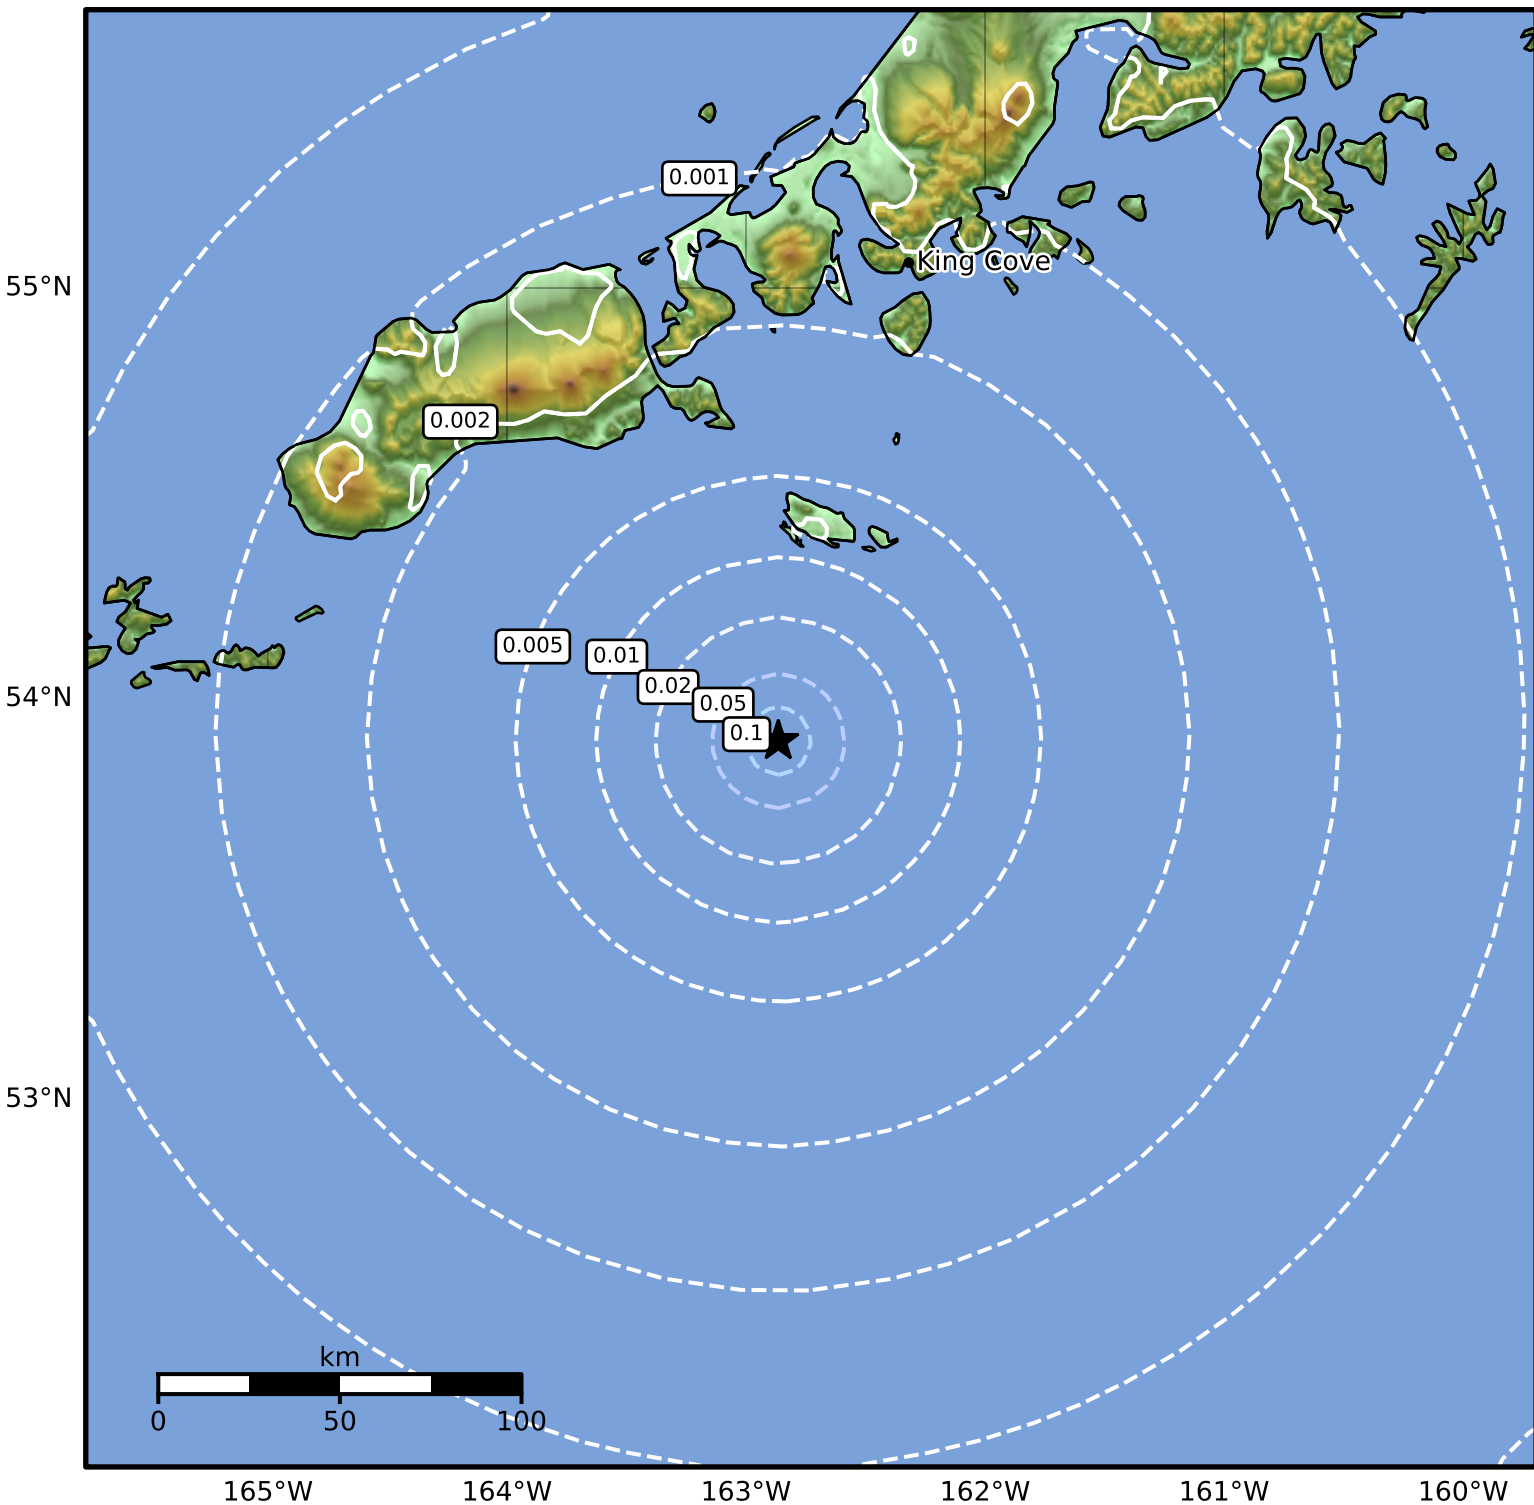

1.0 Second Peak Spectral Acceleration Map Alaska Earthquake Center
 ShakeMap: 112 km (70 miles) SSE of False Pass
 Jan 16, 2025 08:37:09 UTC M3.5 N53.90 W162.86 Depth: 10.3km ID:ak025qlkyyd

SA(1.0) (%g)	0.1	0.2	0.5	1	2	5	10	20	50	100	200
--------------	-----	-----	-----	---	---	---	----	----	----	-----	-----

Scale based on Worden et al. (2012)

Version 1: Processed 2025-01-16T17:15:39Z

△ Seismic Instrument ○ Reported Intensity

★ Epicenter