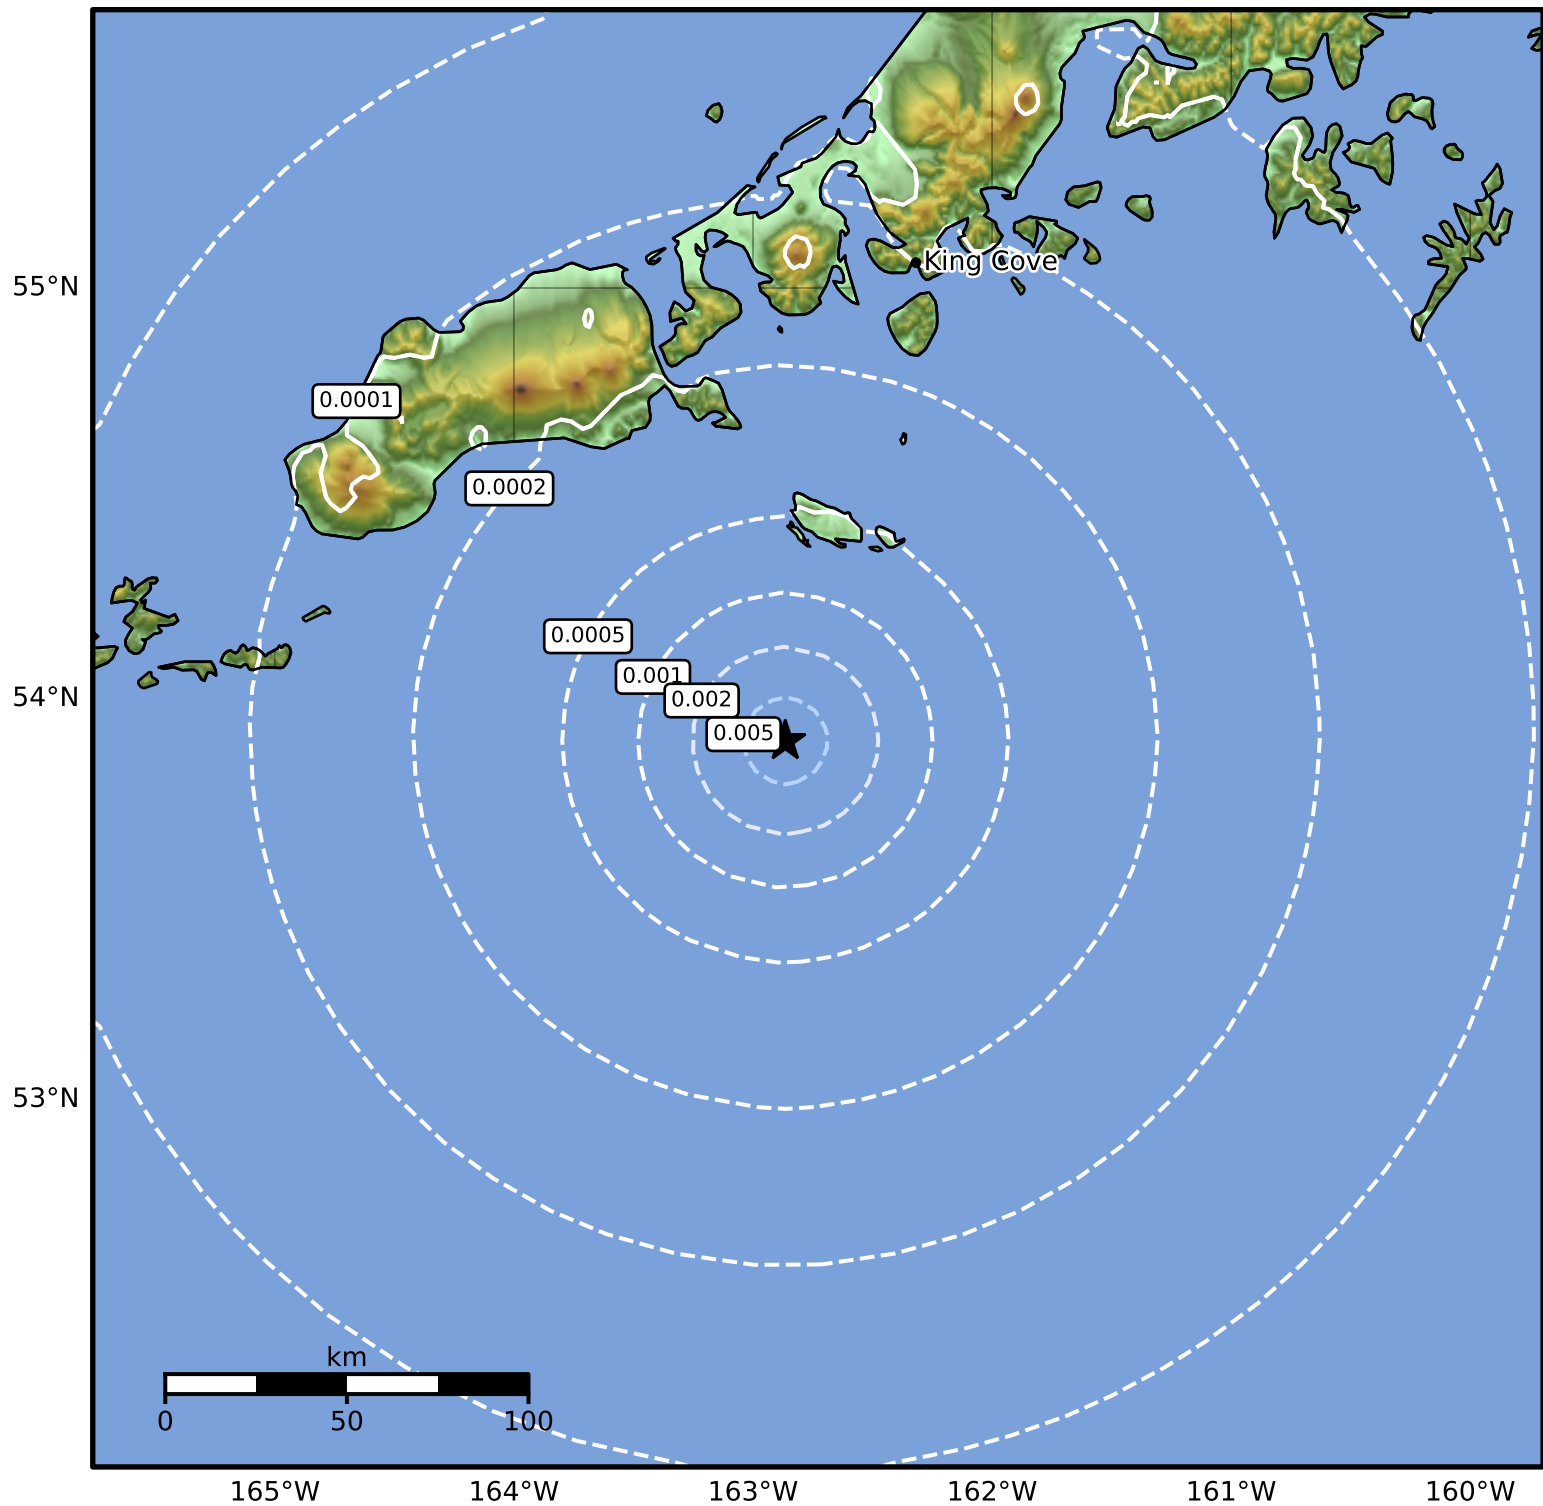

3.0 Second Peak Spectral Acceleration Map Alaska Earthquake Center
ShakeMap: 112 km (70 miles) SSE of False Pass
Jan 16, 2025 08:37:09 UTC M3.5 N53.90 W162.86 Depth: 10.3km ID:ak025qlkyyd

SA(3.0) (%g)	0.1	0.2	0.5	1	2	5	10	20	50
--------------	-----	-----	-----	---	---	---	----	----	----

Scale based on Worden et al. (2012)

Version 1: Processed 2025-01-16T17:15:39Z

△ Seismic Instrument ○ Reported Intensity

★ Epicenter