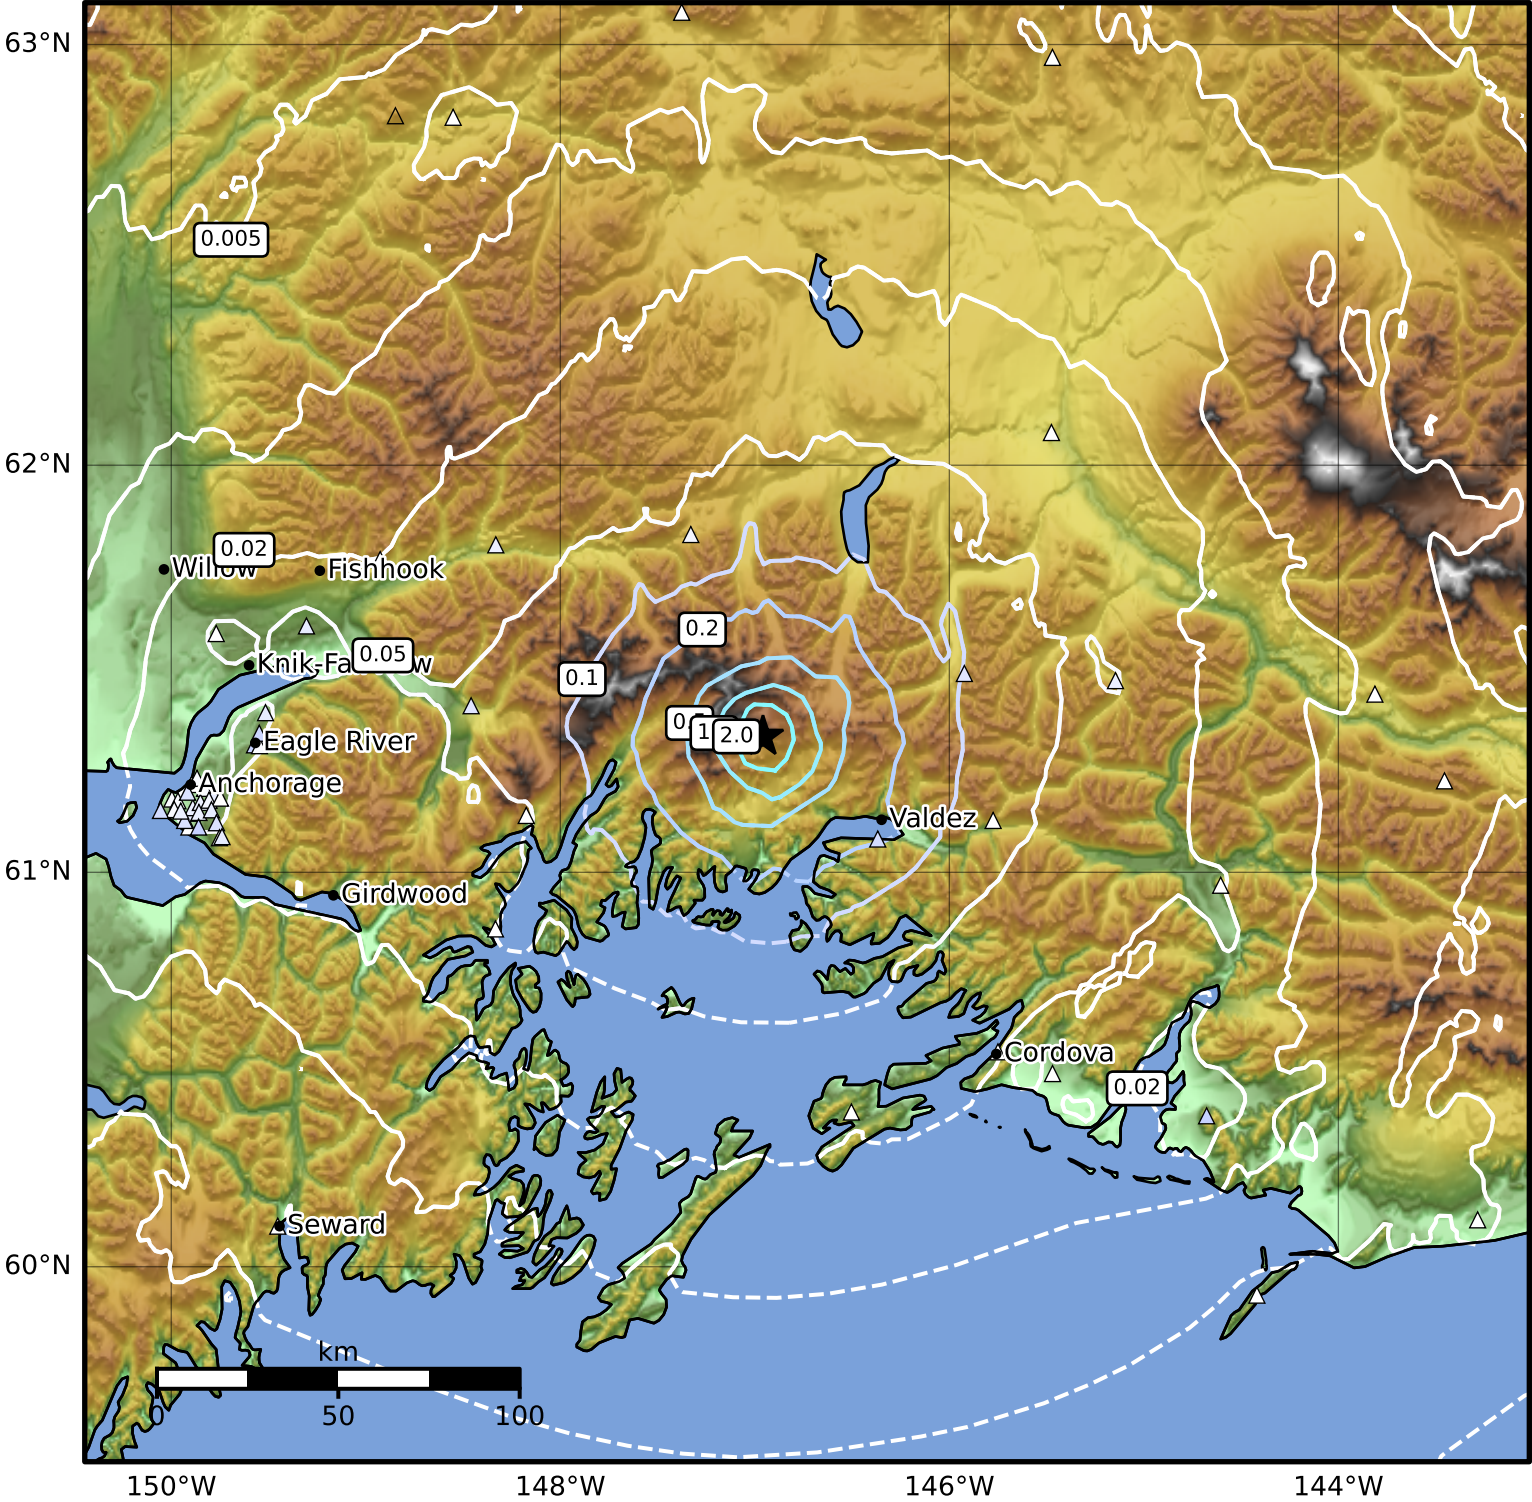

Peak Ground Acceleration Map Alaska Earthquake Center
 ShakeMap: 41 km (25 miles) NW of Valdez
 Jan 16, 2025 23:24:12 UTC M4.0 N61.34 W146.96 Depth: 4.0km ID:ak025qufoy6

PGA (%g)	0.1	0.2	0.5	1	2	5	10	20	50	100	200
----------	-----	-----	-----	---	---	---	----	----	----	-----	-----

Scale based on Worden et al. (2012)

Version 2: Processed 2025-01-16T23:48:03Z

△ Seismic Instrument ○ Reported Intensity ★ Epicenter