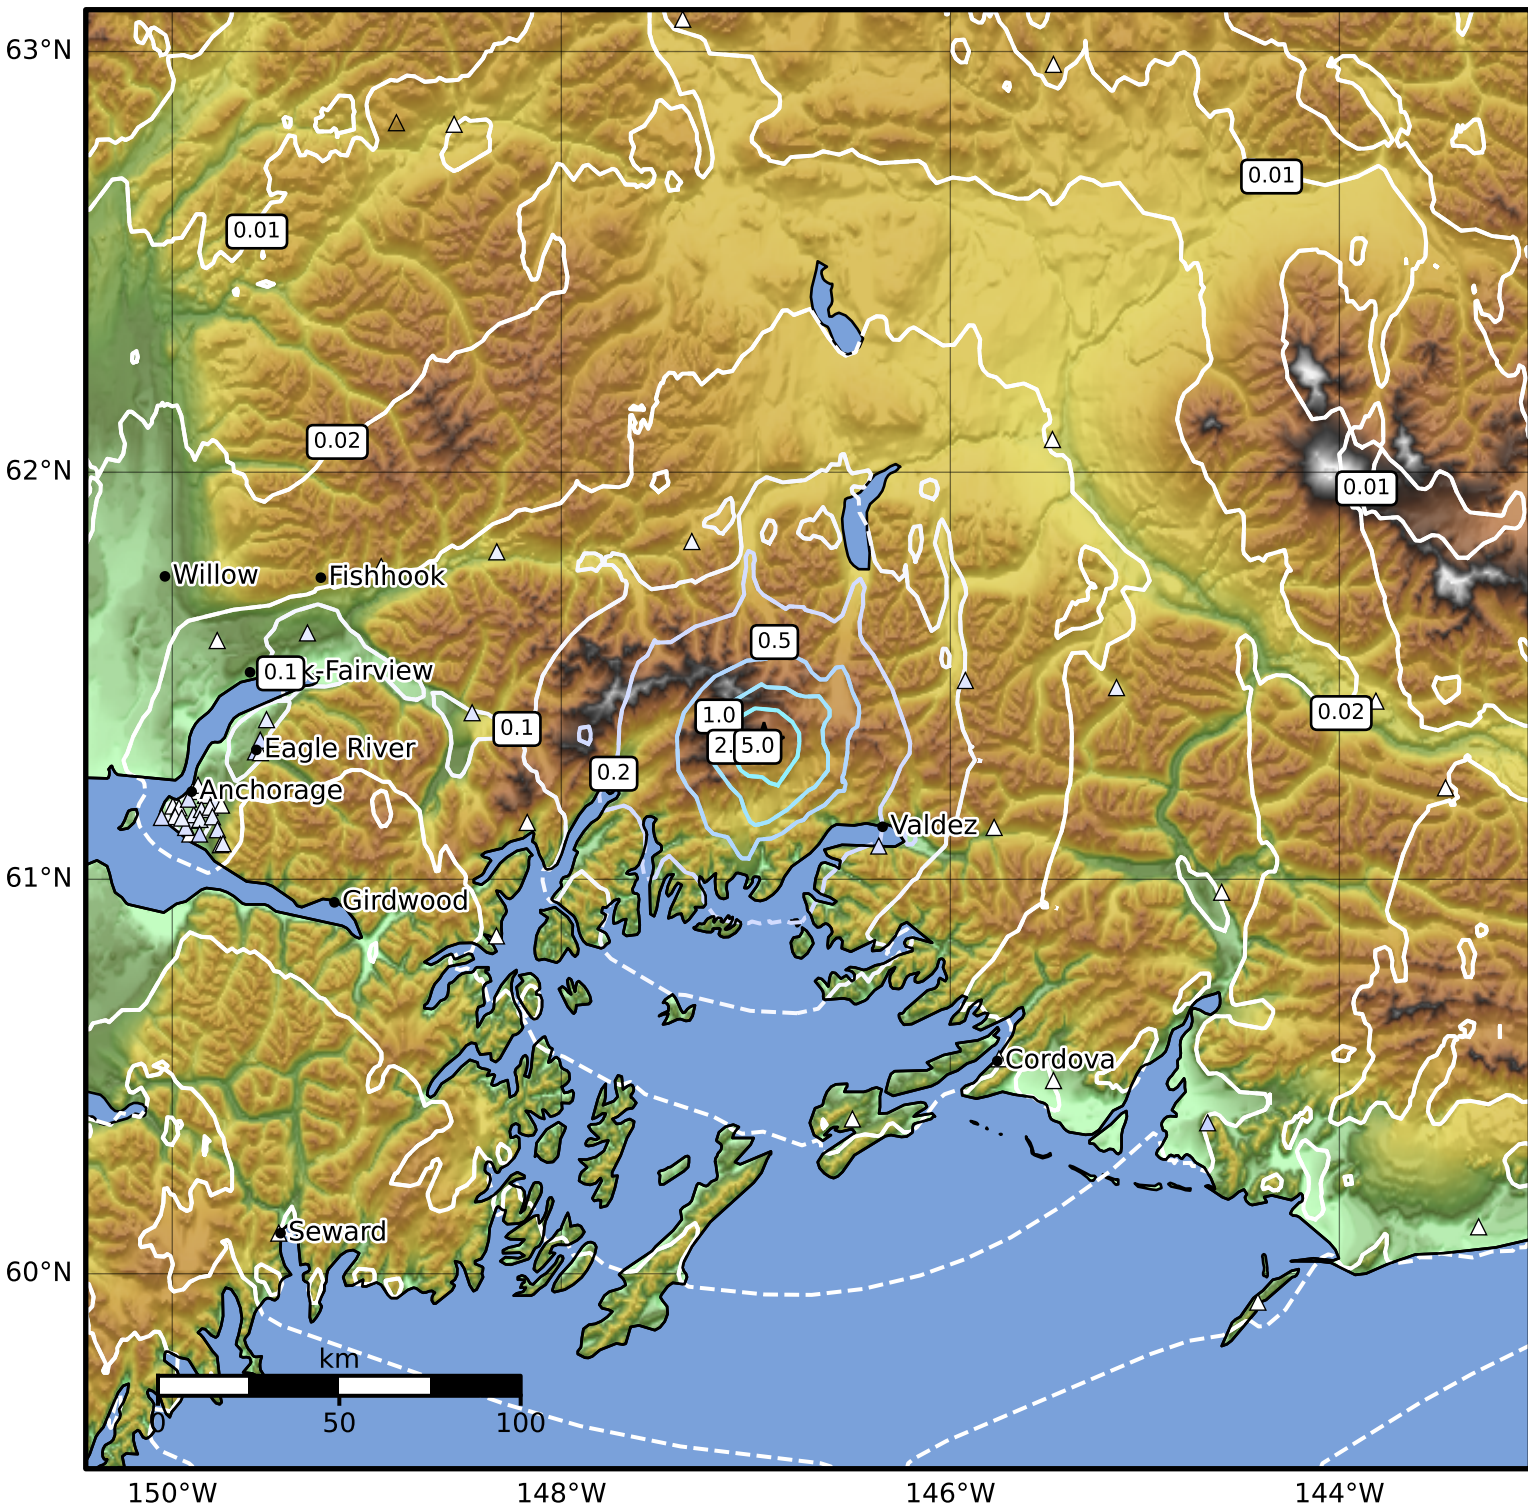

0.3 Second Peak Spectral Acceleration Map Alaska Earthquake Center
 ShakeMap: 41 km (25 miles) NW of Valdez
 Jan 16, 2025 23:24:12 UTC M4.0 N61.34 W146.96 Depth: 4.0km ID:ak025qufoy6

SA(0.3) (%g)	0.1	0.2	0.5	1	2	5	10	20	50	100	200
--------------	-----	-----	-----	---	---	---	----	----	----	-----	-----

Scale based on Worden et al. (2012)

Version 2: Processed 2025-01-16T23:48:03Z

△ Seismic Instrument ○ Reported Intensity

★ Epicenter