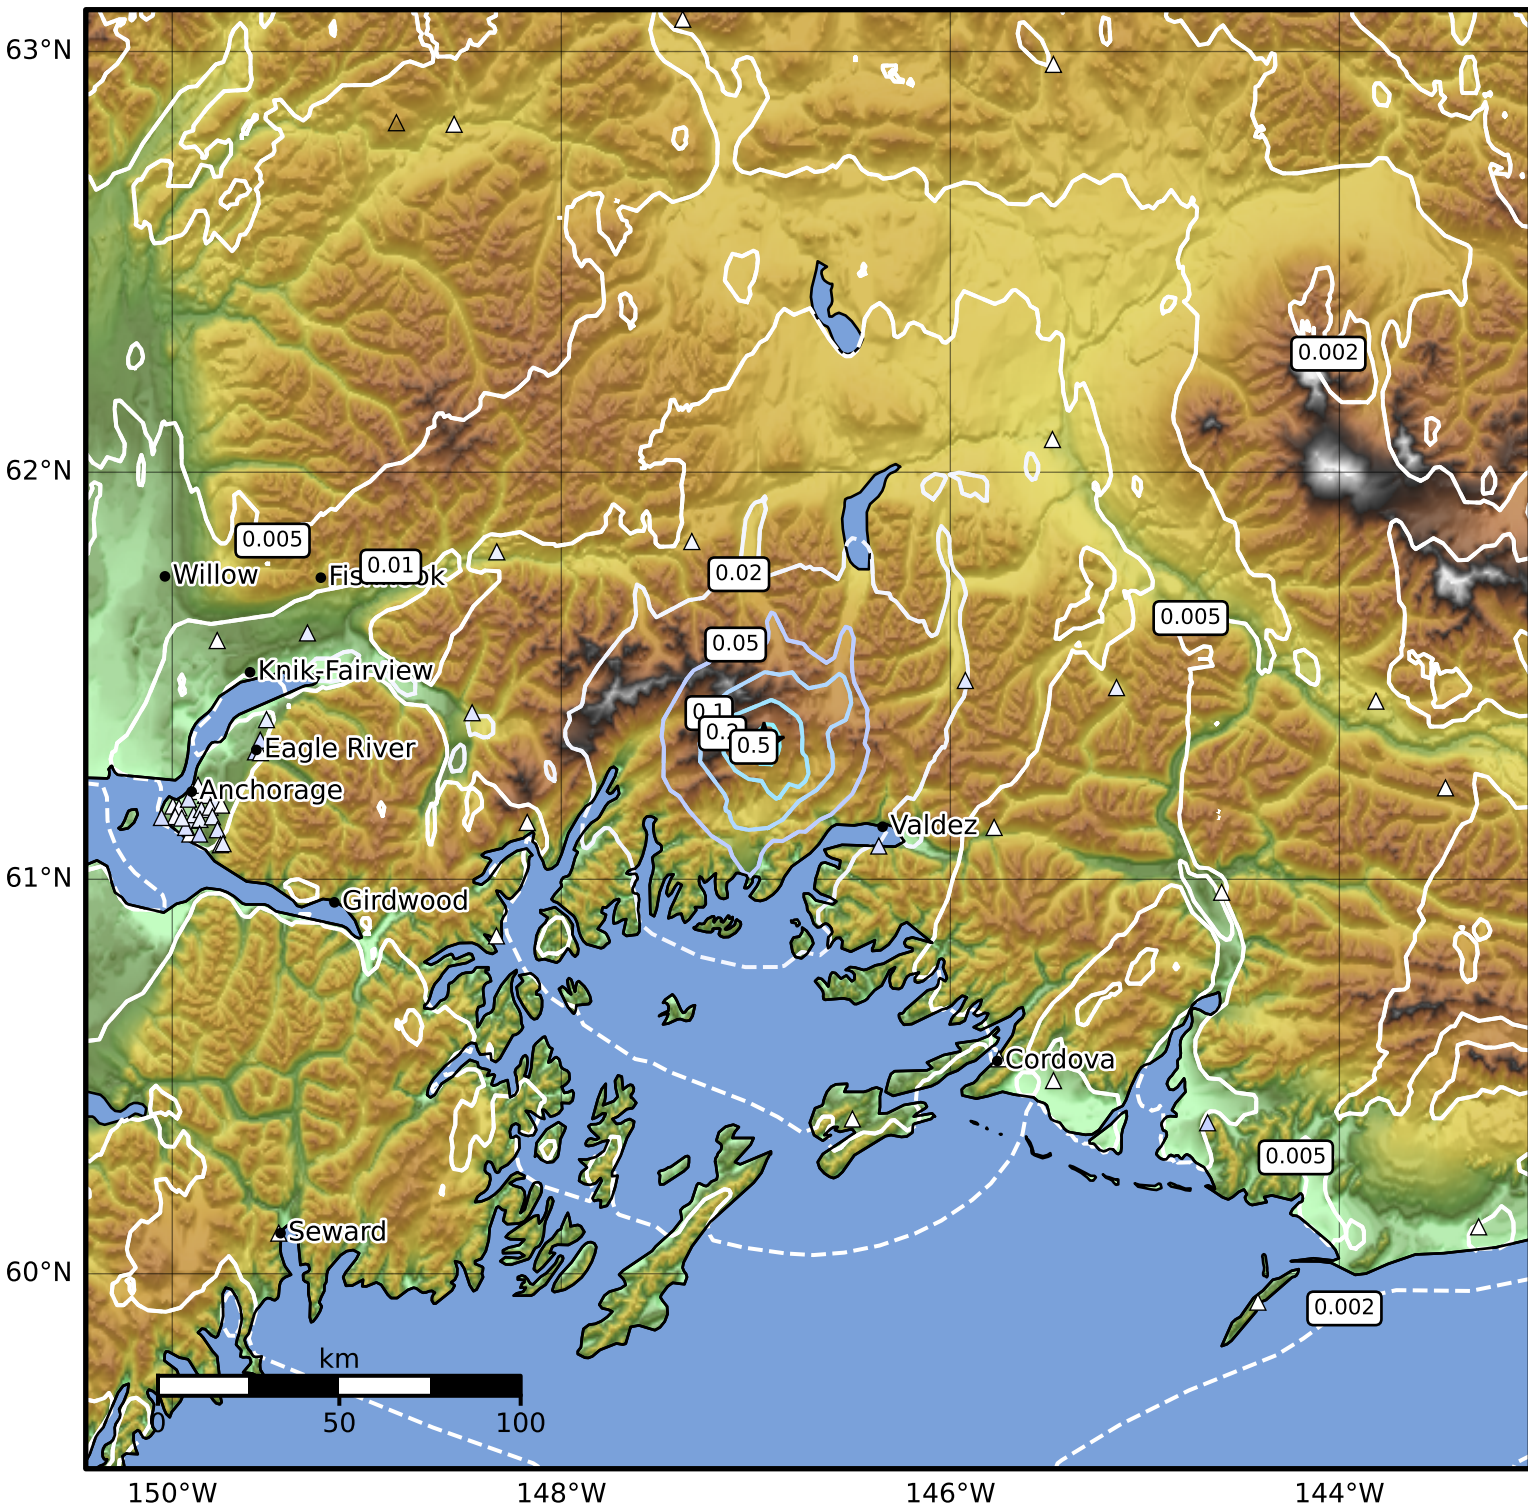

1.0 Second Peak Spectral Acceleration Map Alaska Earthquake Center
 ShakeMap: 41 km (25 miles) NW of Valdez
 Jan 16, 2025 23:24:12 UTC M4.0 N61.34 W146.96 Depth: 4.0km ID:ak025qufoy6

SA(1.0) (%g)	0.1	0.2	0.5	1	2	5	10	20	50	100	200
---------------------	------------	------------	------------	----------	----------	----------	-----------	-----------	-----------	------------	------------

Scale based on Worden et al. (2012)

Version 2: Processed 2025-01-16T23:48:03Z

△ Seismic Instrument ○ Reported Intensity

★ Epicenter