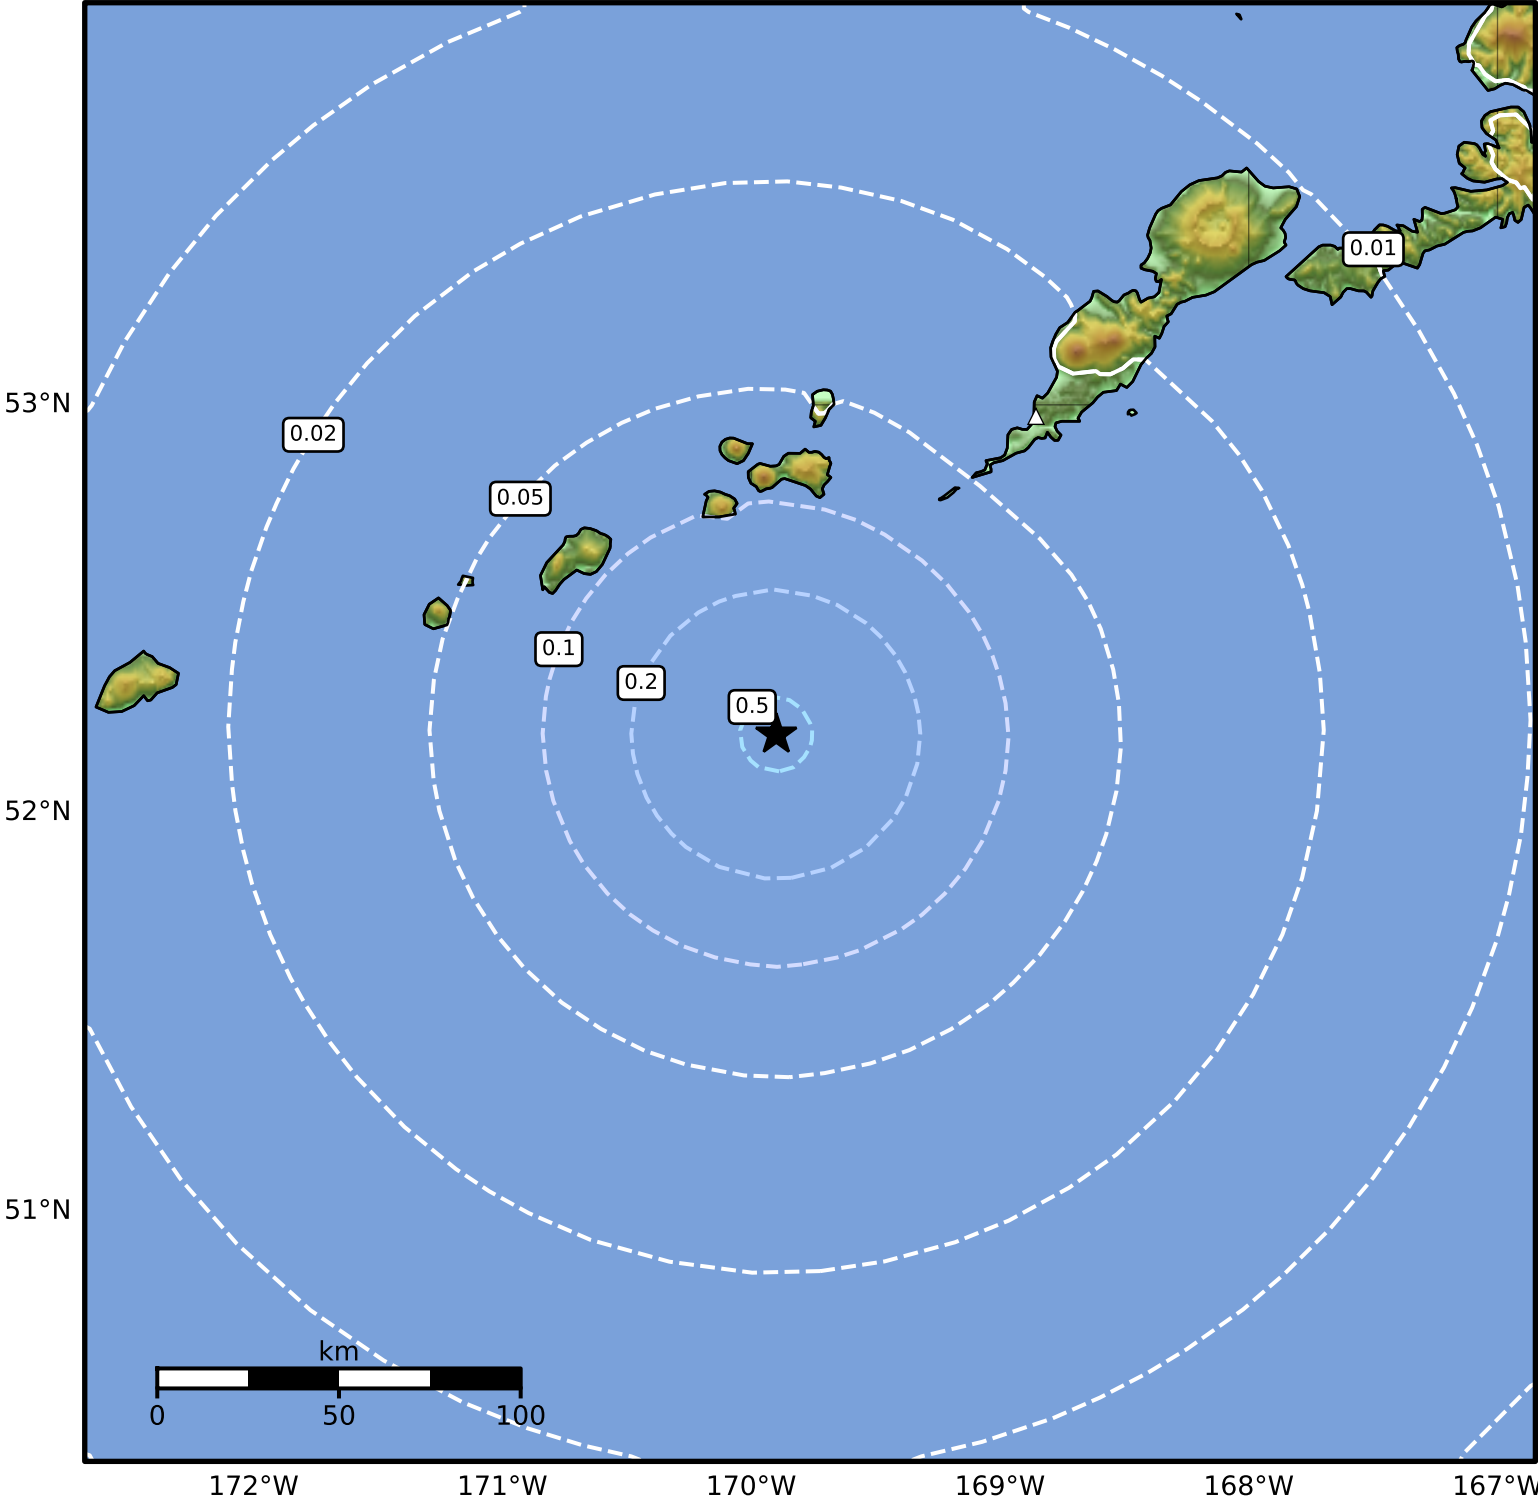

Peak Ground Acceleration Map Alaska Earthquake Center
ShakeMap: 108 km (67 miles) SW of Nikolski
Jan 18, 2025 23:11:57 UTC M4.2 N52.19 W169.90 Depth: 28.6km ID:ak025u5fsec

PGA (%g)	0.1	0.2	0.5	1	2	5	10	20	50	100	200
----------	-----	-----	-----	---	---	---	----	----	----	-----	-----

Scale based on Worden et al. (2012)

Version 2: Processed 2025-01-19T04:20:25Z

△ Seismic Instrument ○ Reported Intensity

★ Epicenter