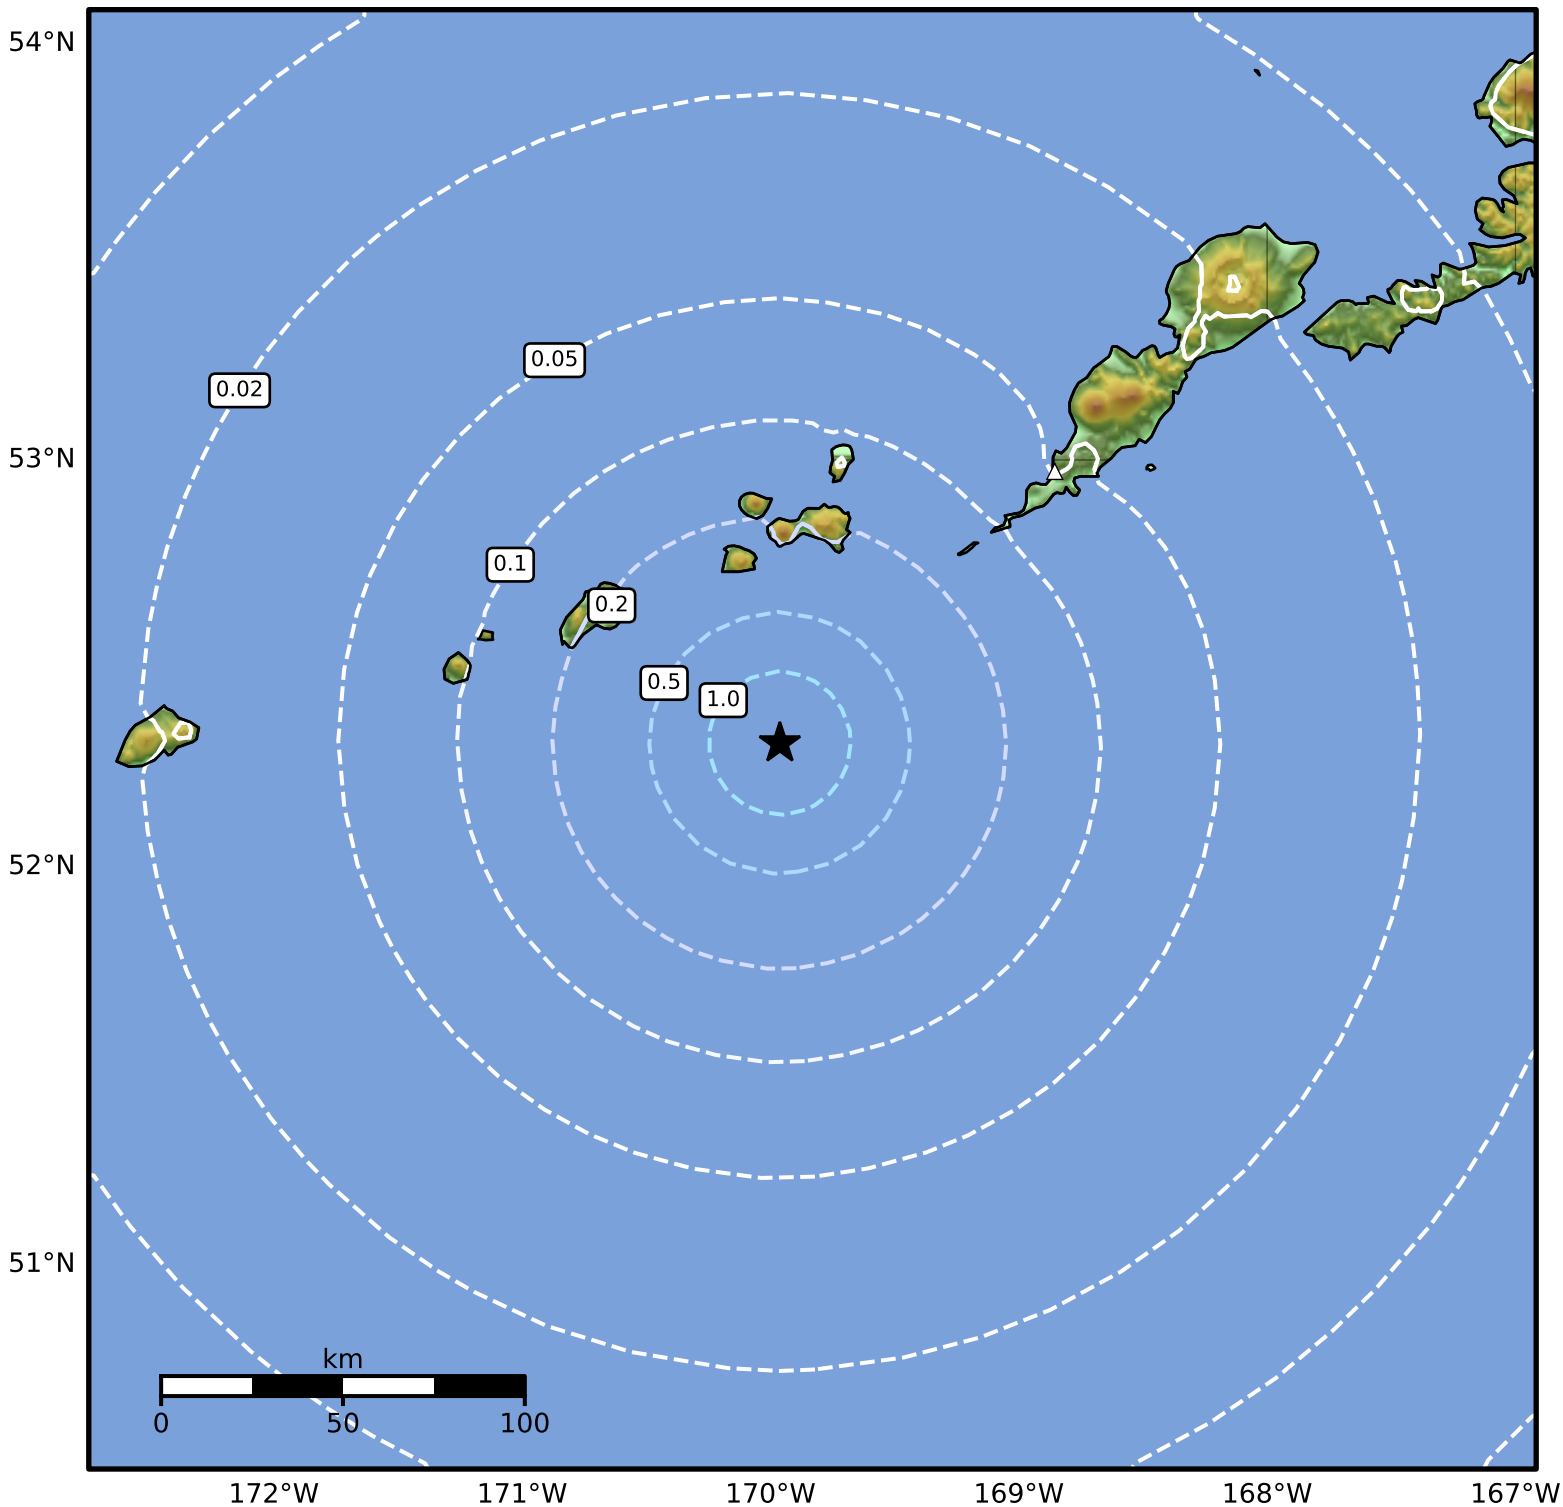

0.3 Second Peak Spectral Acceleration Map Alaska Earthquake Center
 ShakeMap: 102 km (63 miles) SW of Nikolski
 Jan 18, 2025 23:11:59 UTC M4.2 N52.31 W169.96 Depth: 20.7km ID:ak025u5fsec

SA(0.3) (%g)	0.1	0.2	0.5	1	2	5	10	20	50	100	200
--------------	-----	-----	-----	---	---	---	----	----	----	-----	-----

Scale based on Worden et al. (2012)

Version 1: Processed 2025-01-18T23:16:10Z

△ Seismic Instrument ○ Reported Intensity

★ Epicenter