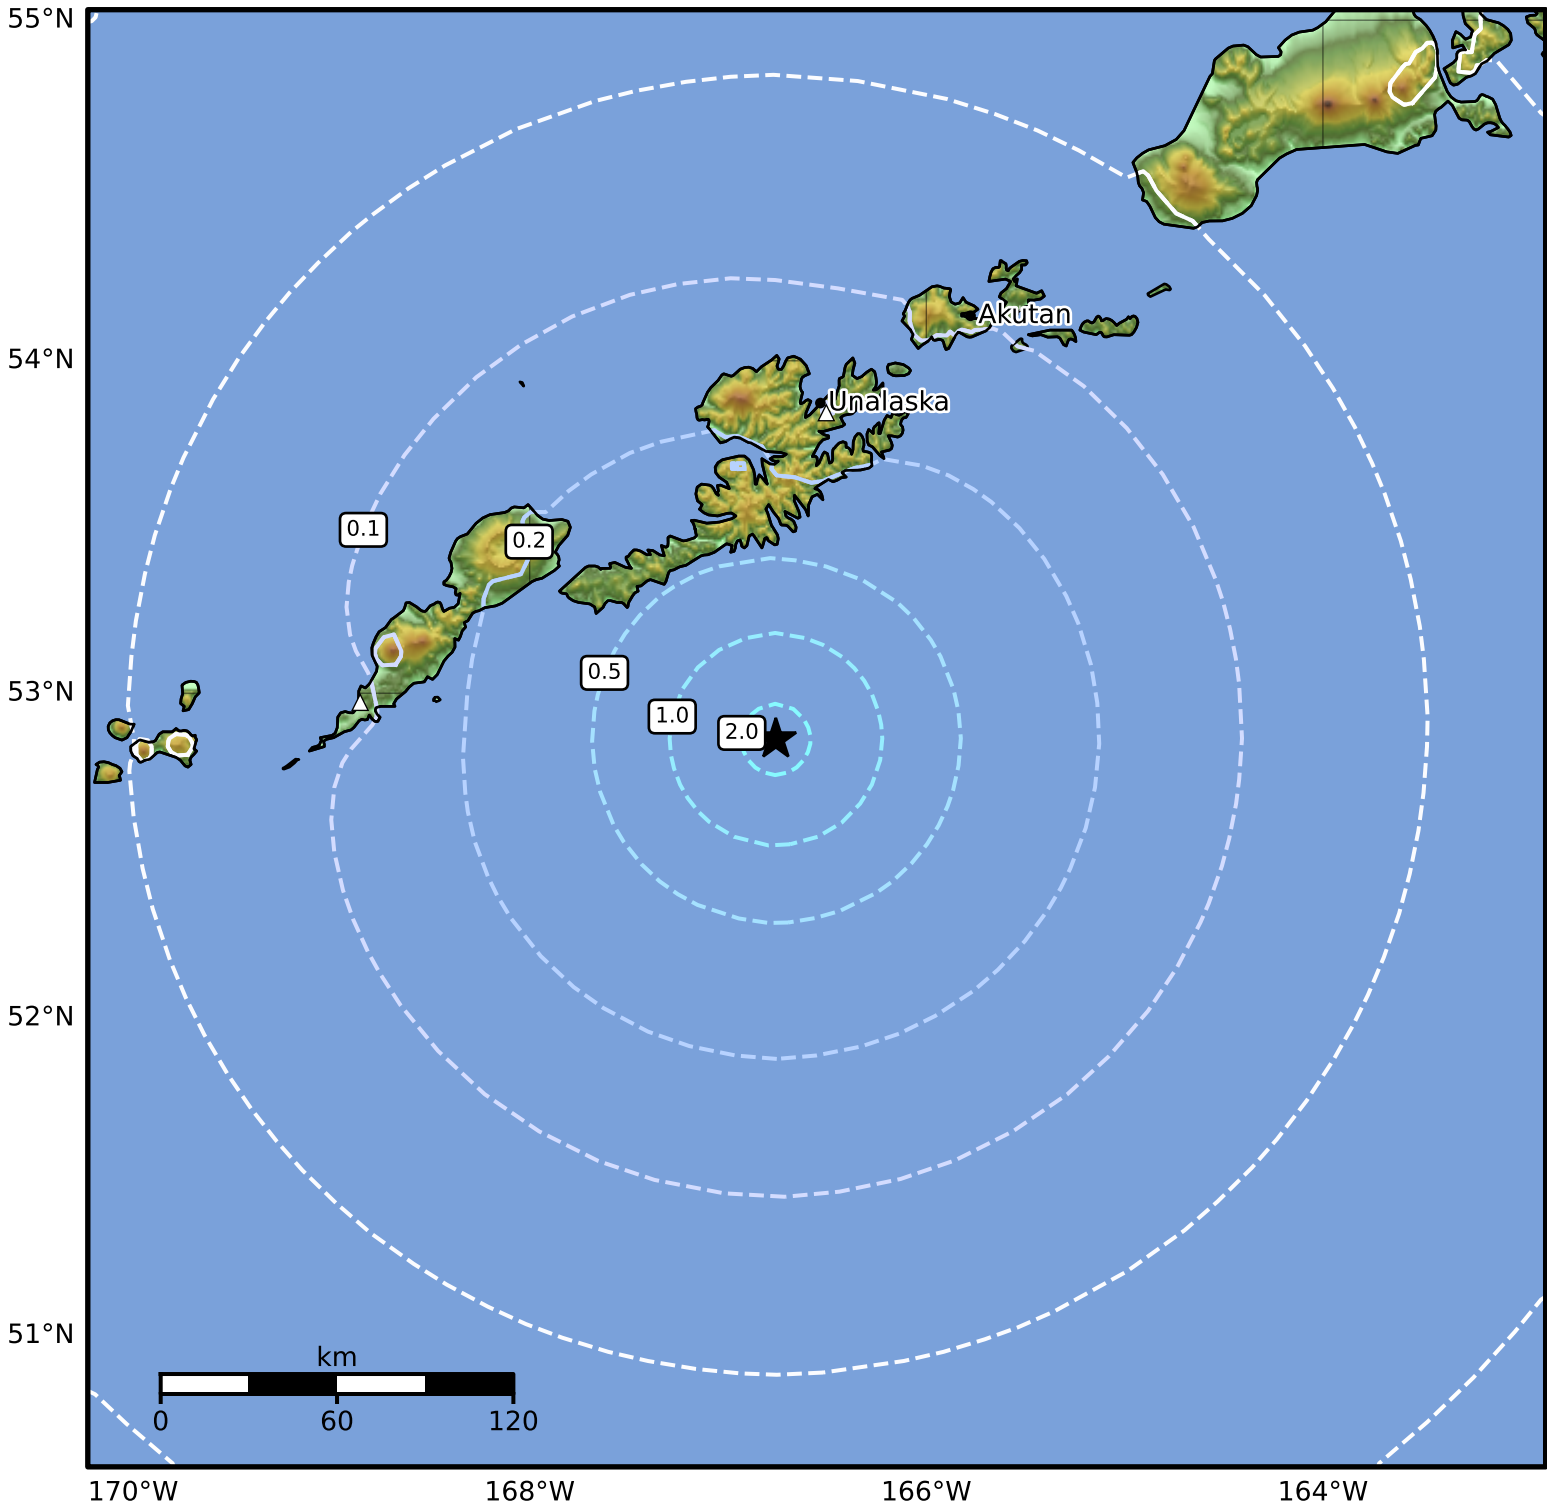

Peak Ground Acceleration Map Alaska Earthquake Center
 ShakeMap: 113 km (70 miles) S of Unalaska
 Jan 21, 2025 11:55:08 UTC M5.0 N52.86 W166.76 Depth: 28.7km ID:ak025yx5v38

PGA (%g)	0.1	0.2	0.5	1	2	5	10	20	50	100	200
----------	-----	-----	-----	---	---	---	----	----	----	-----	-----

Scale based on Worden et al. (2012)

Version 4: Processed 2025-01-21T16:44:40Z

△ Seismic Instrument ○ Reported Intensity

★ Epicenter