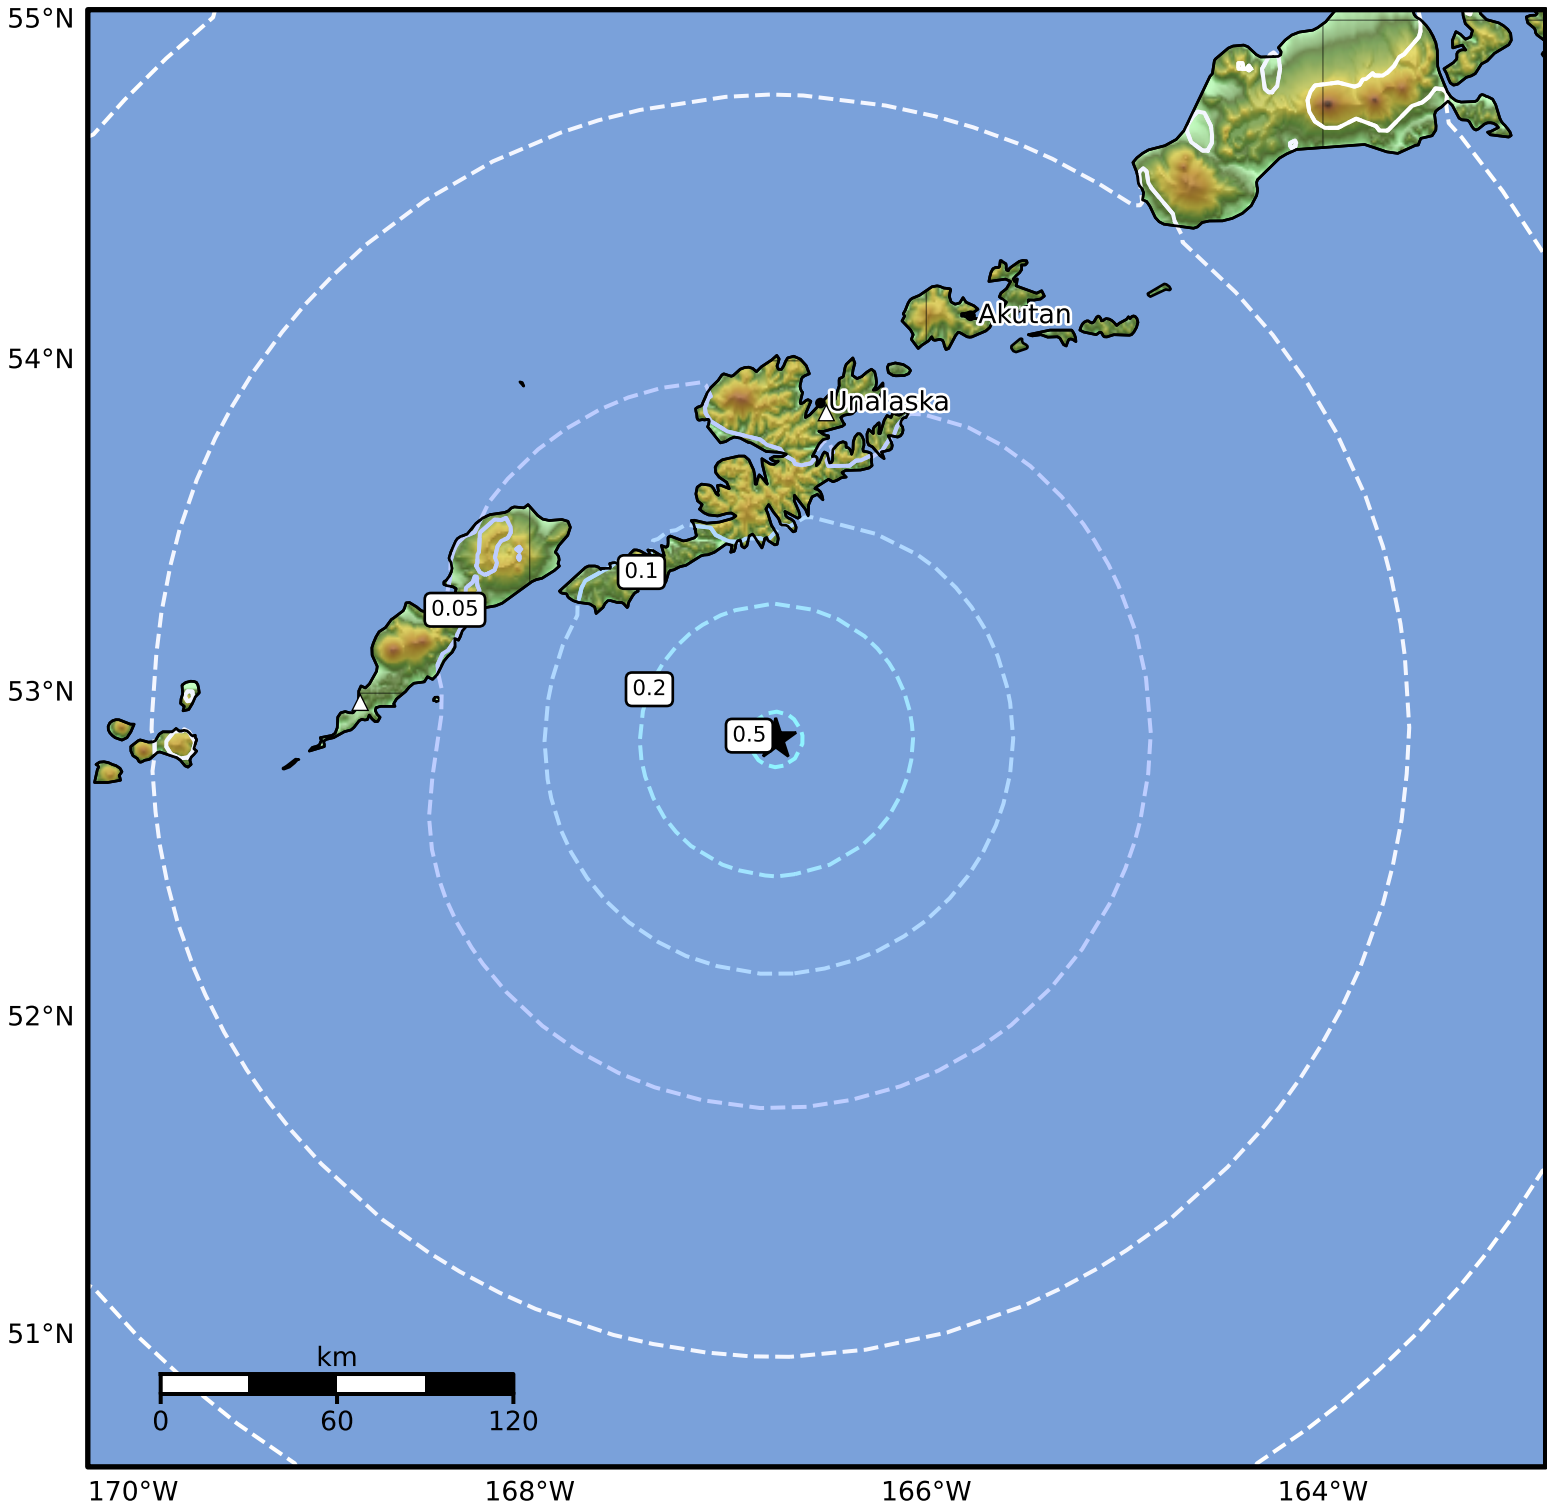

1.0 Second Peak Spectral Acceleration Map Alaska Earthquake Center
ShakeMap: 113 km (70 miles) S of Unalaska
Jan 21, 2025 11:55:08 UTC M5.0 N52.86 W166.76 Depth: 28.7km ID:ak025yx5v38

SA(1.0) (%g)	0.1	0.2	0.5	1	2	5	10	20	50	100	200
--------------	-----	-----	-----	---	---	---	----	----	----	-----	-----

Scale based on Worden et al. (2012)

Version 4: Processed 2025-01-21T16:44:40Z

△ Seismic Instrument ○ Reported Intensity

★ Epicenter