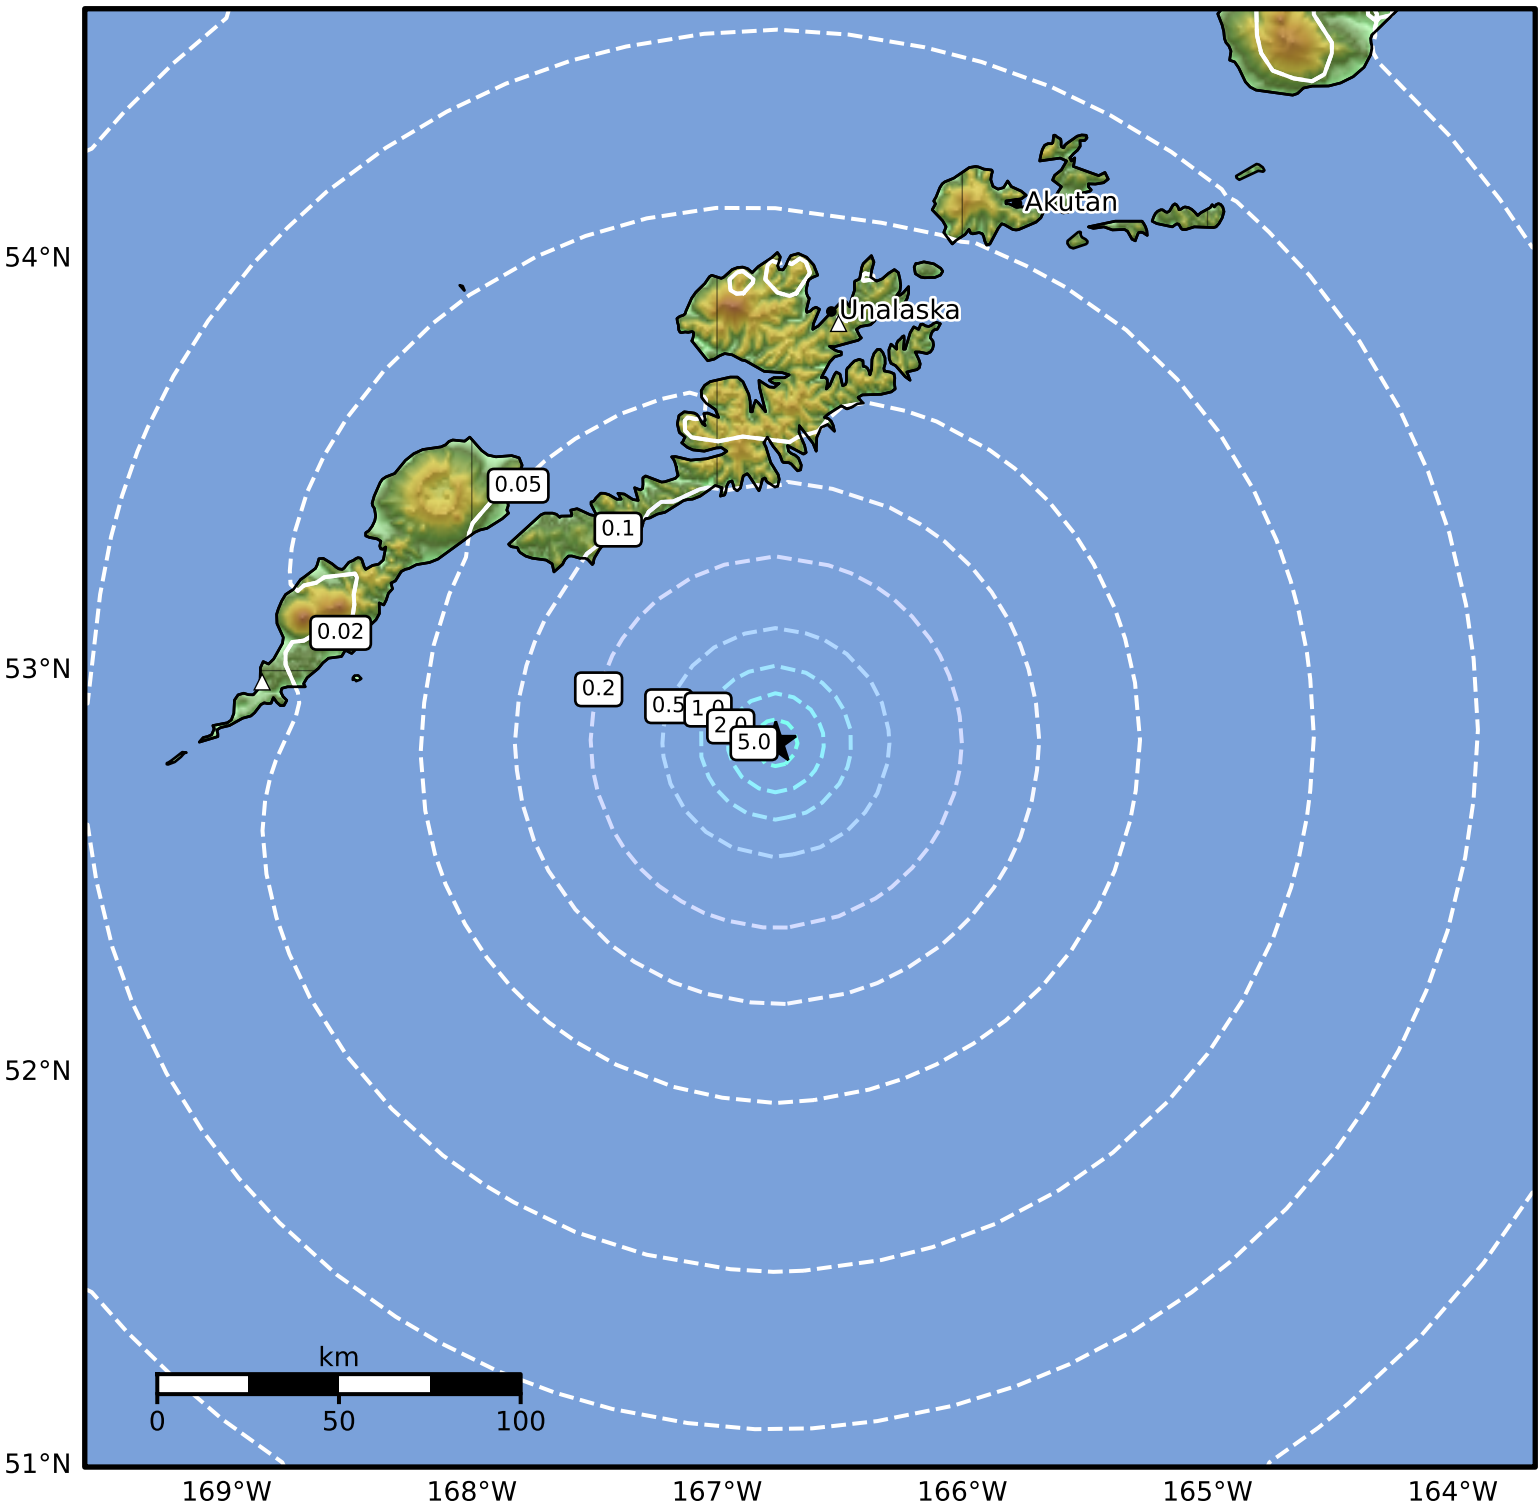

0.3 Second Peak Spectral Acceleration Map Alaska Earthquake Center
 ShakeMap: 118 km (73 miles) S of Unalaska
 Jan 21, 2025 17:58:07 UTC M4.0 N52.82 W166.76 Depth: 3.8km ID:ak025z0r45f

SA(0.3) (%g)	0.1	0.2	0.5	1	2	5	10	20	50	100	200
---------------------	------------	------------	------------	----------	----------	----------	-----------	-----------	-----------	------------	------------

Scale based on Worden et al. (2012)

Version 2: Processed 2025-01-21T18:15:58Z

△ Seismic Instrument ○ Reported Intensity

★ Epicenter