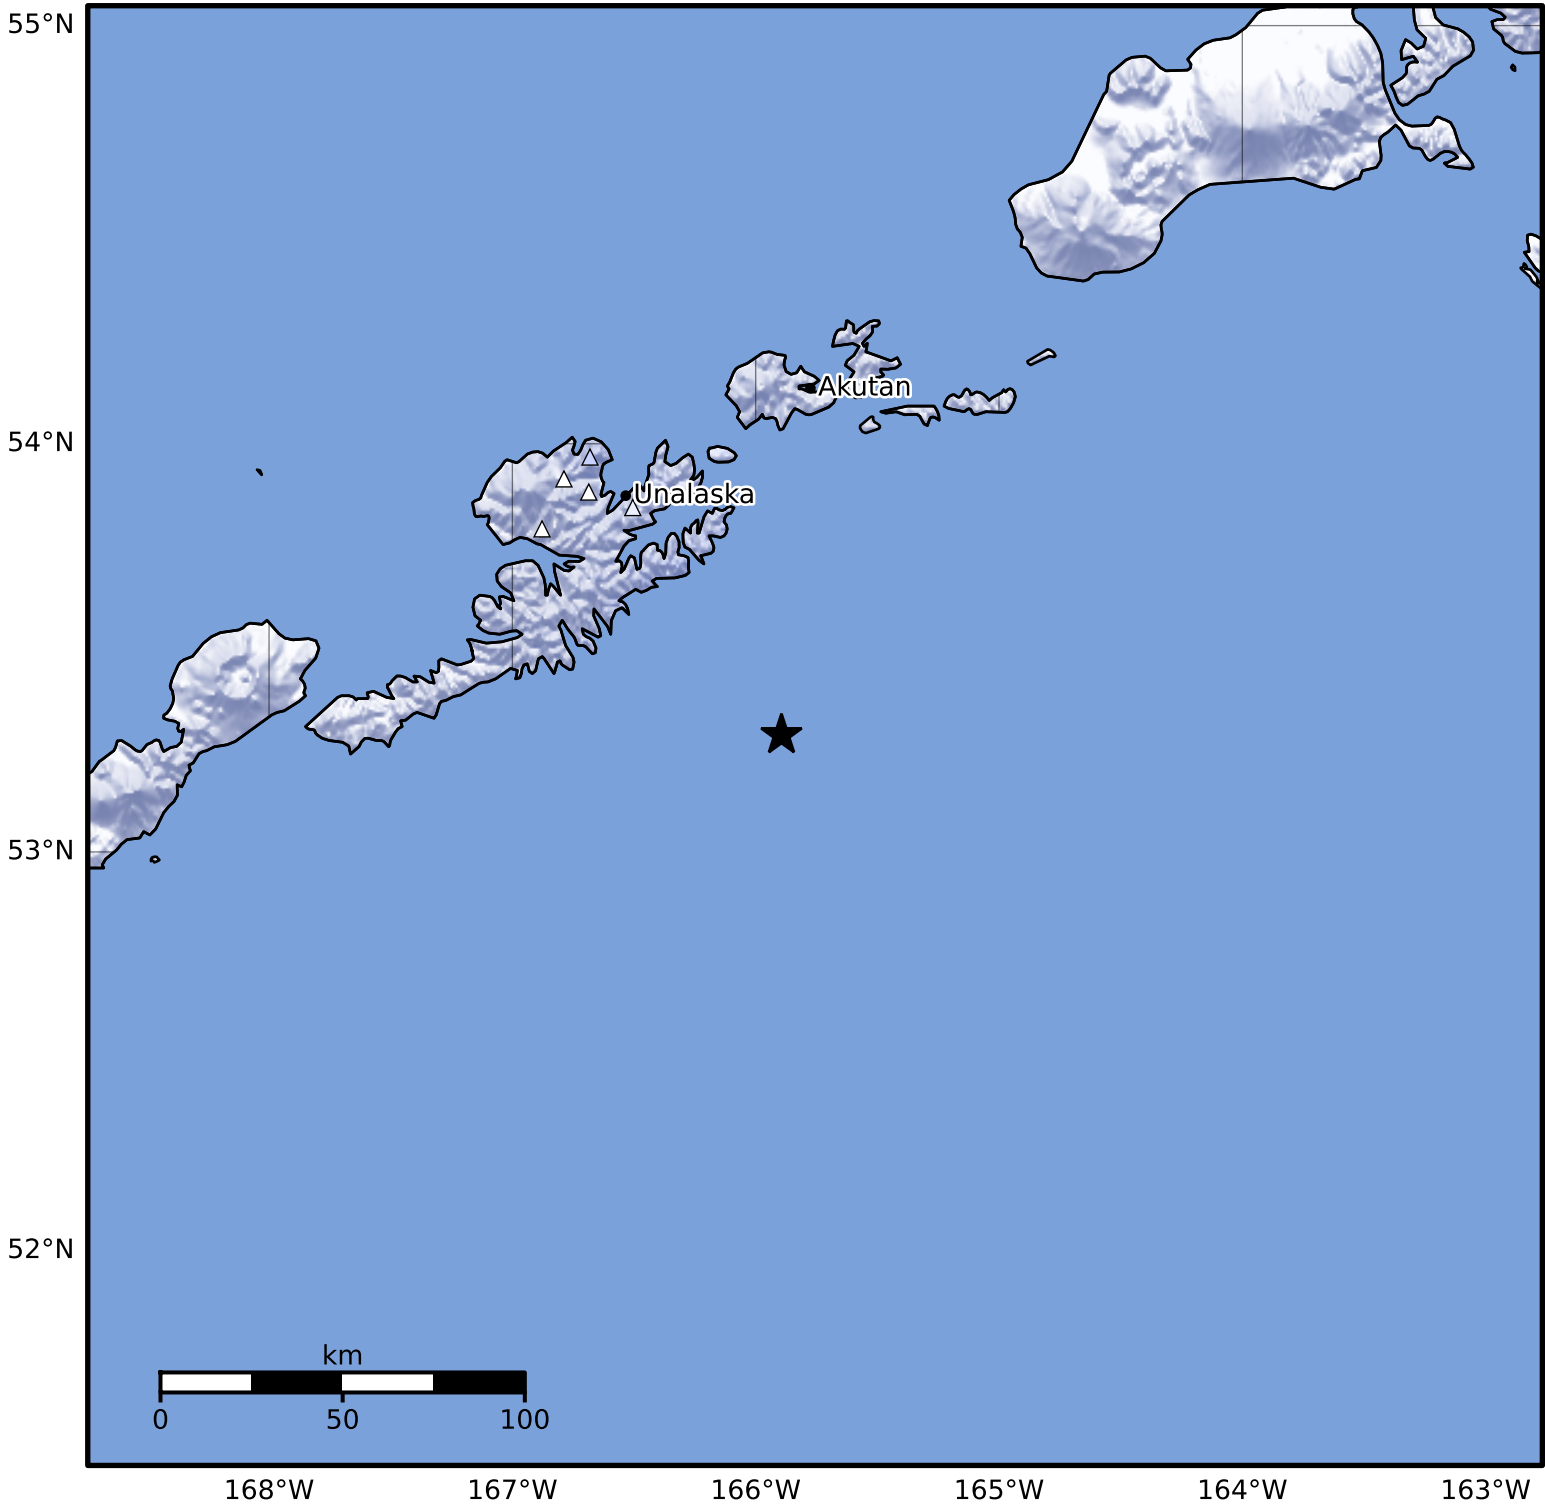

Macroseismic Intensity Map Alaska Earthquake Center
 ShakeMap: 77 km (48 miles) SSE of Unalaska
 Dec 02, 2025 17:35:11 UTC M3.6 N53.29 W165.89 Depth: 14.0km ID:2025xshgdp

SHAKING	Not felt	Weak	Light	Moderate	Strong	Very strong	Severe	Violent	Extreme
DAMAGE	None	None	None	Very light	Light	Moderate	Moderate/heavy	Heavy	Very heavy
PGA(%g)	<0.0464	0.297	2.76	6.2	11.5	21.5	40.1	74.7	>139
PGV(cm/s)	<0.0215	0.135	1.41	4.65	9.64	20	41.4	85.8	>178
INTENSITY	I	II-III	IV	V	VI	VII	VIII	IX	X+

Scale based on Worden et al. (2012)

Version 1: Processed 2026-02-07T05:02:47Z

△ Seismic Instrument ○ Reported Intensity

★ Epicenter