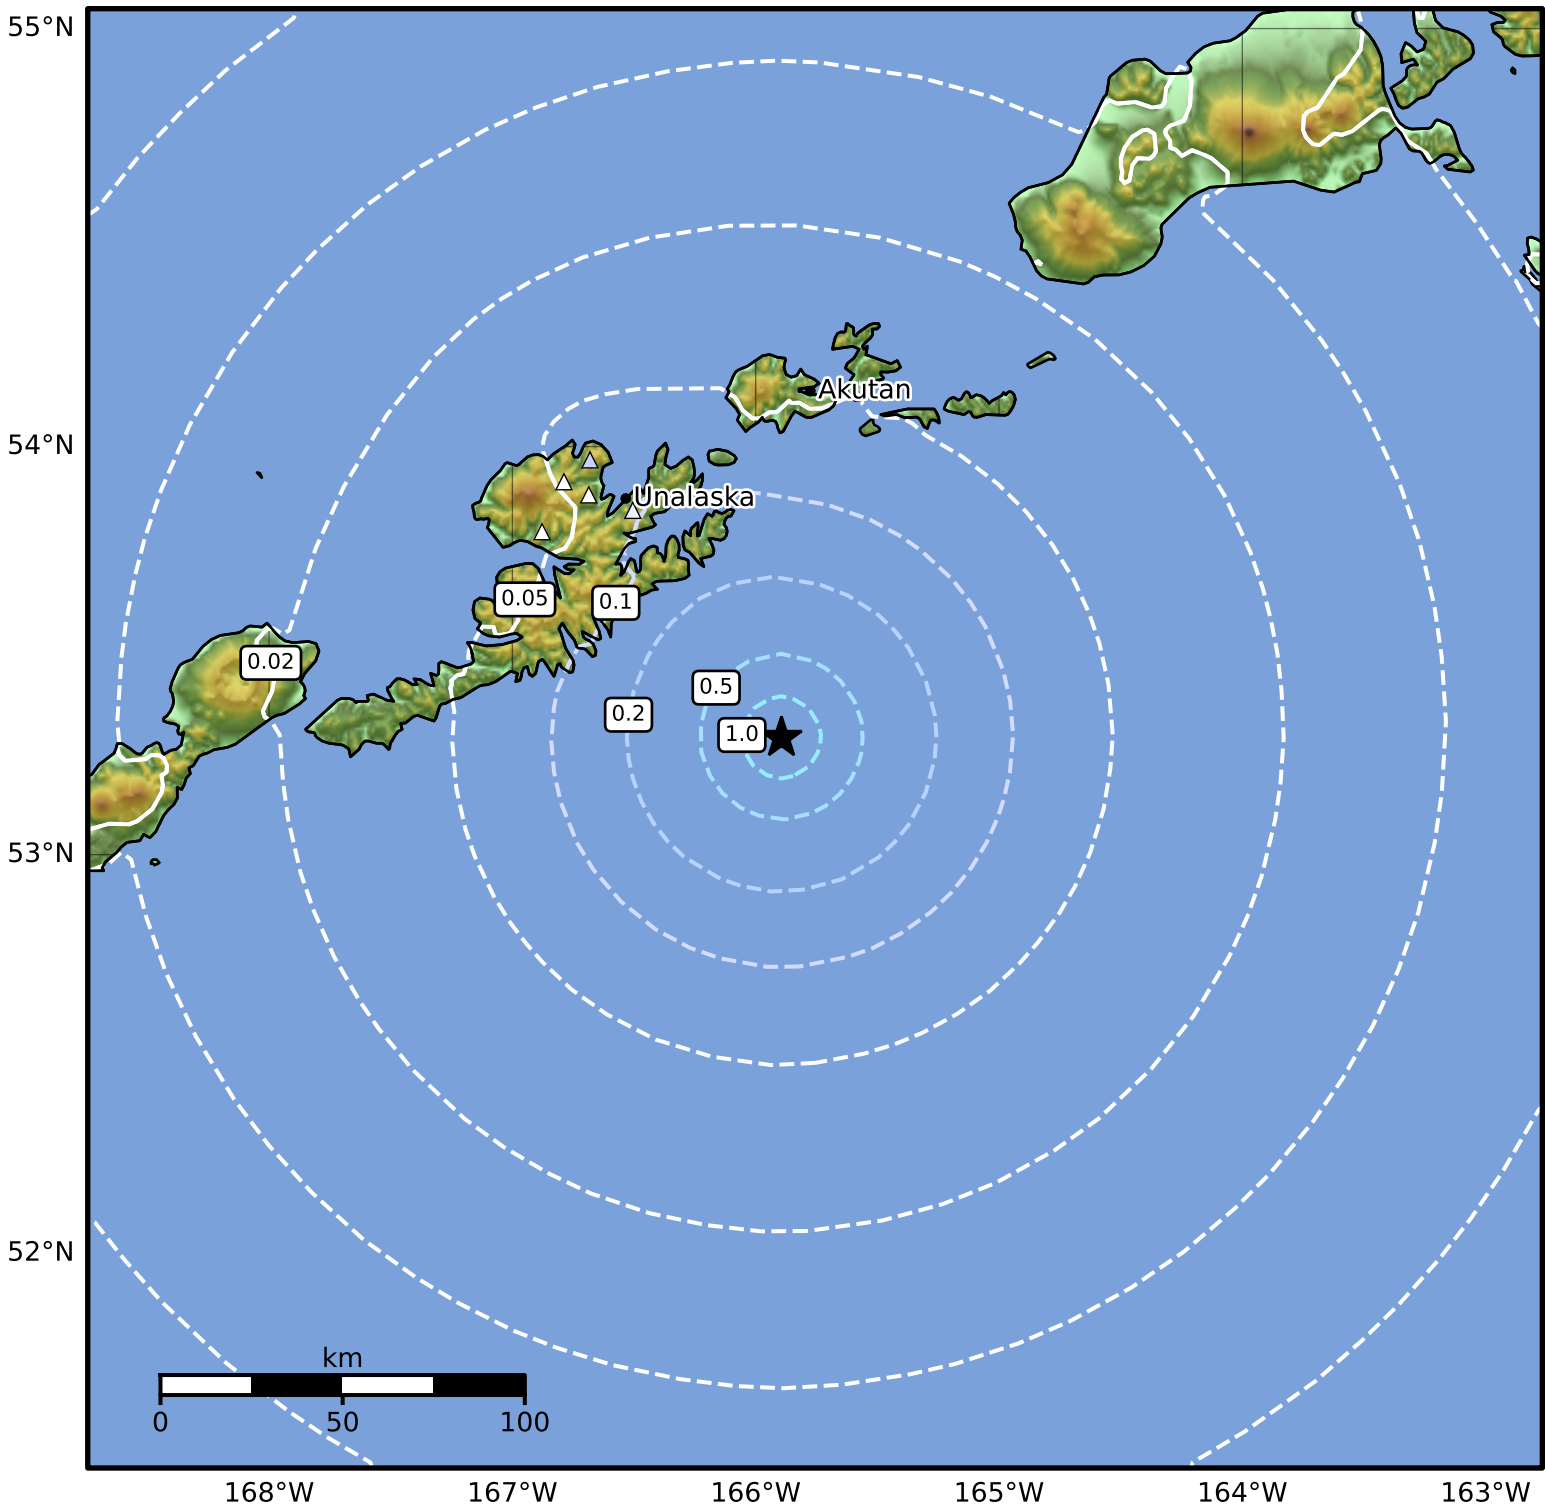

Peak Ground Acceleration Map Alaska Earthquake Center
ShakeMap: 77 km (48 miles) SSE of Unalaska
Dec 02, 2025 17:35:11 UTC M3.6 N53.29 W165.89 Depth: 14.0km ID:2025xshgdp

PGA (%g)	0.1	0.2	0.5	1	2	5	10	20	50	100	200
----------	-----	-----	-----	---	---	---	----	----	----	-----	-----

Scale based on Worden et al. (2012)

Version 1: Processed 2026-02-07T05:02:47Z

△ Seismic Instrument ○ Reported Intensity

★ Epicenter