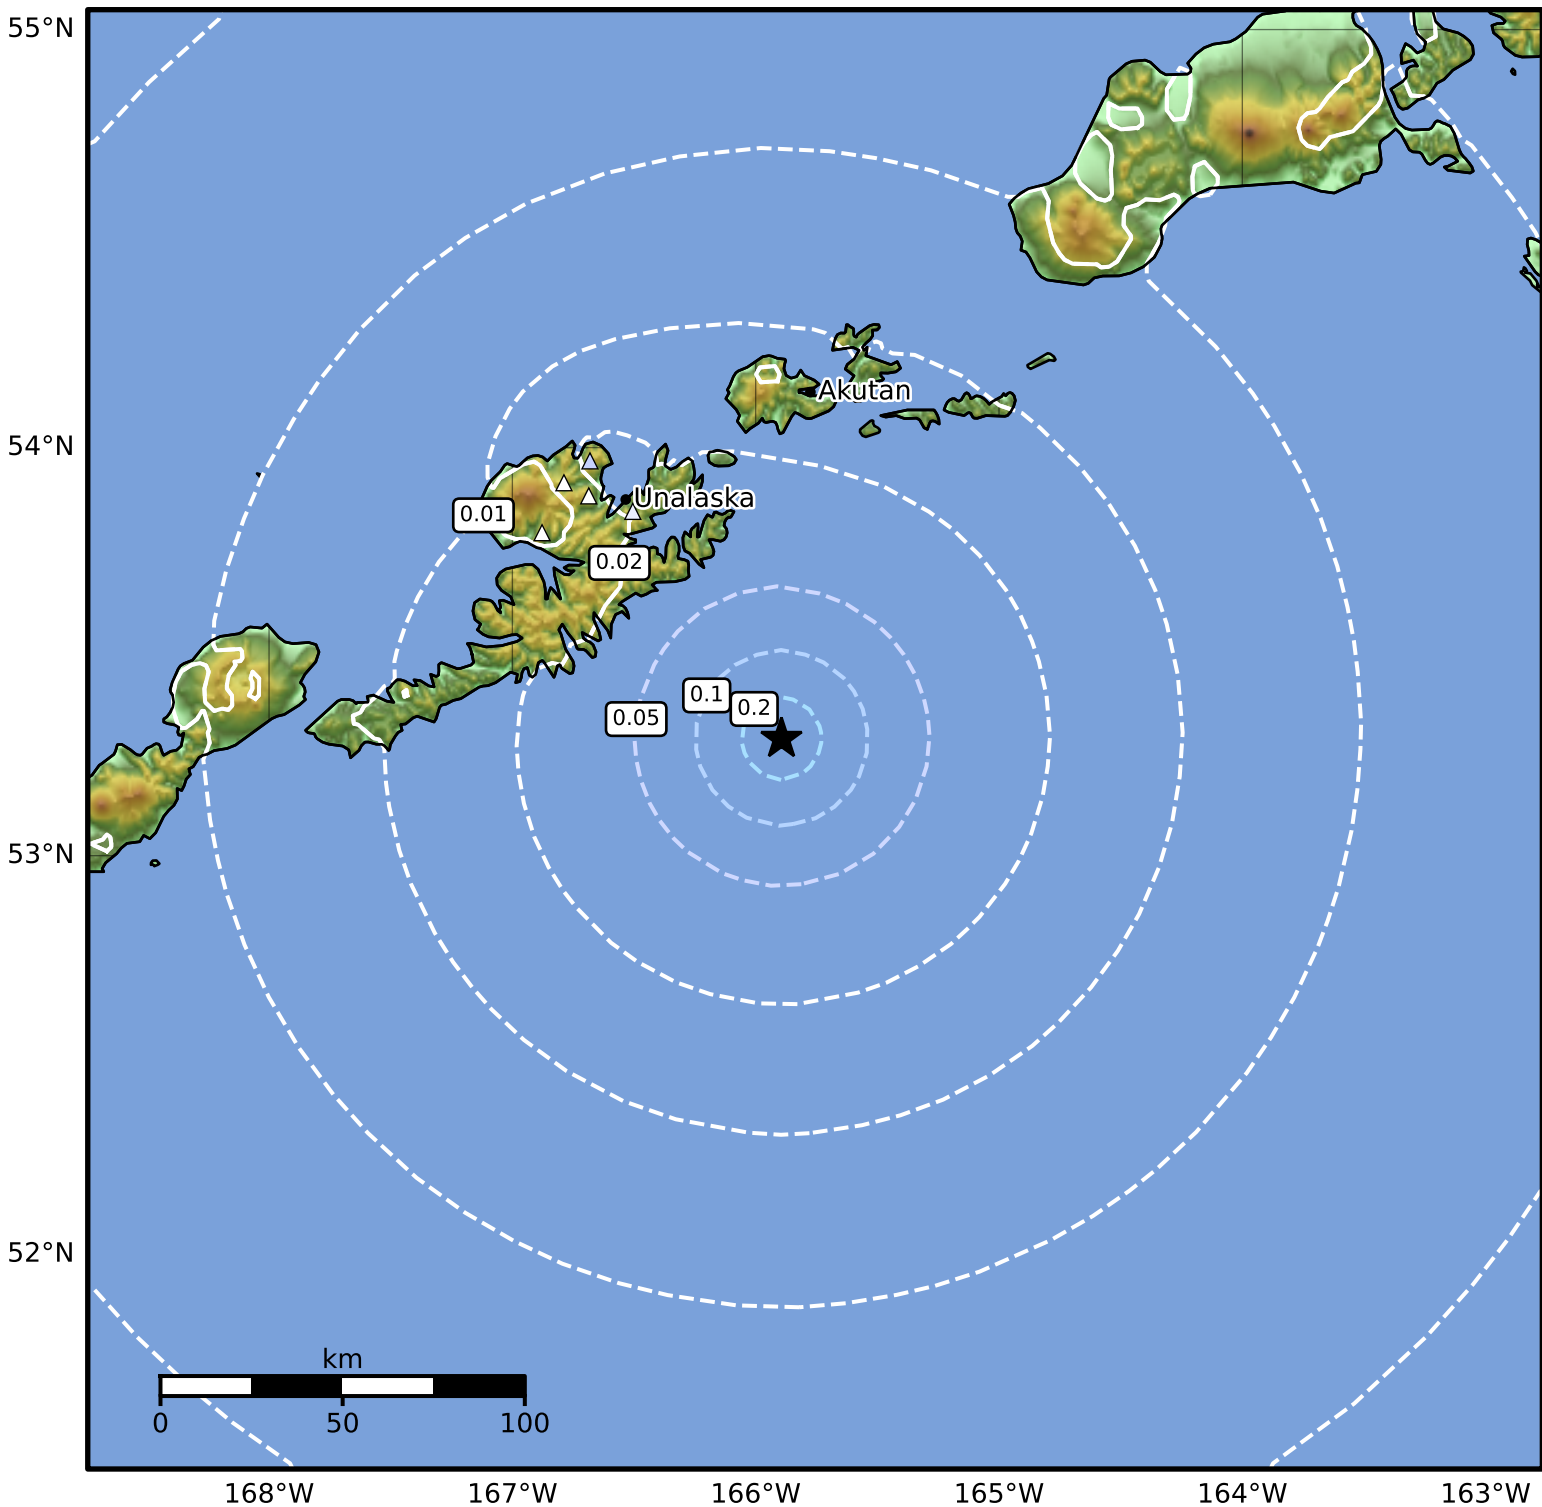

Peak Ground Velocity Map Alaska Earthquake Center
ShakeMap: 77 km (48 miles) SSE of Unalaska
Dec 02, 2025 17:35:11 UTC M3.6 N53.29 W165.89 Depth: 14.0km ID:2025xshgdp

Scale based on Worden et al. (2012)

Version 1: Processed 2026-02-07T05:02:47Z

△ Seismic Instrument ○ Reported Intensity

★ Epicenter