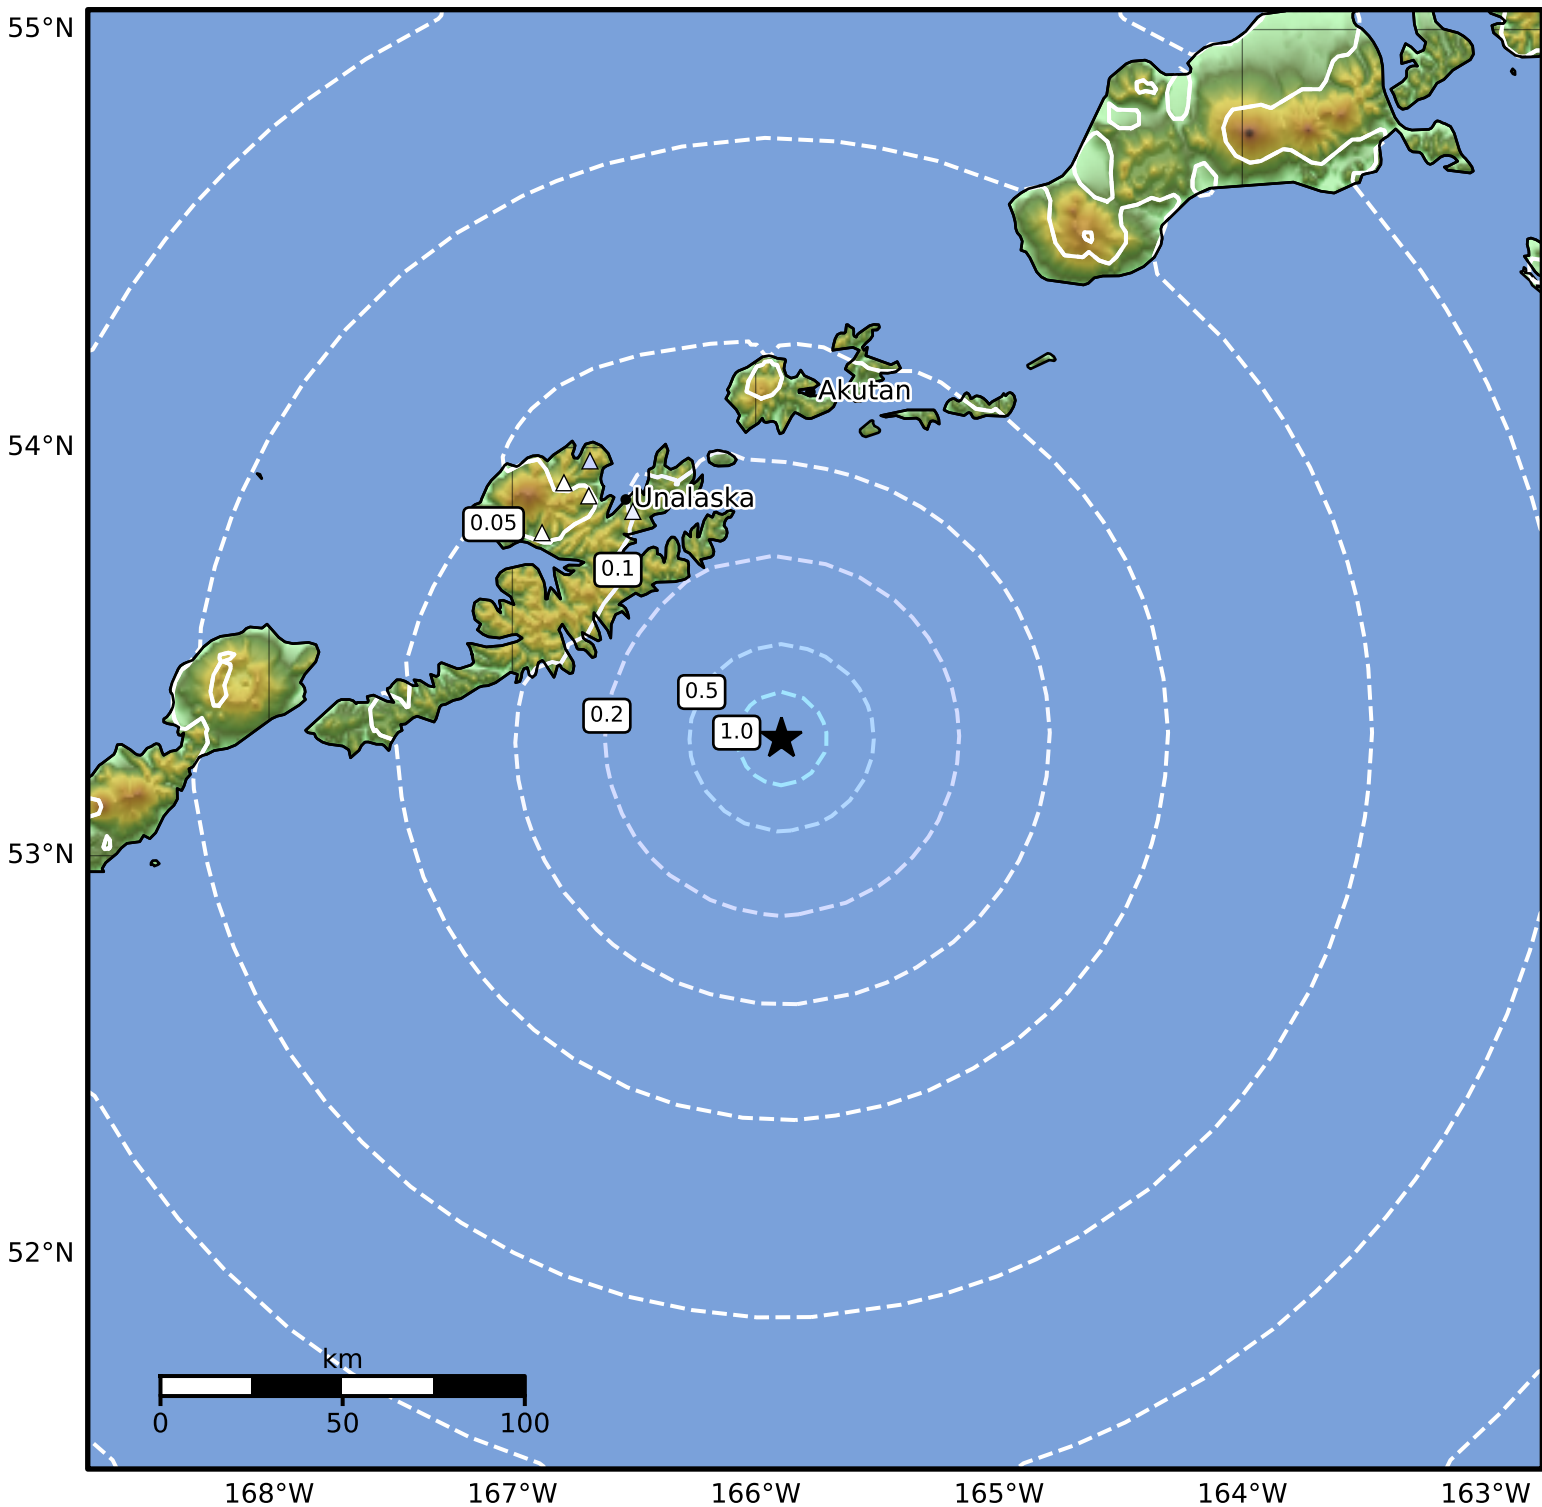

0.3 Second Peak Spectral Acceleration Map Alaska Earthquake Center
 ShakeMap: 77 km (48 miles) SSE of Unalaska
 Dec 02, 2025 17:35:11 UTC M3.6 N53.29 W165.89 Depth: 14.0km ID:2025xshgdp

SA(0.3) (%g)	0.1	0.2	0.5	1	2	5	10	20	50	100	200
--------------	-----	-----	-----	---	---	---	----	----	----	-----	-----

Scale based on Worden et al. (2012)

Version 1: Processed 2026-02-07T05:02:47Z

△ Seismic Instrument ○ Reported Intensity

★ Epicenter