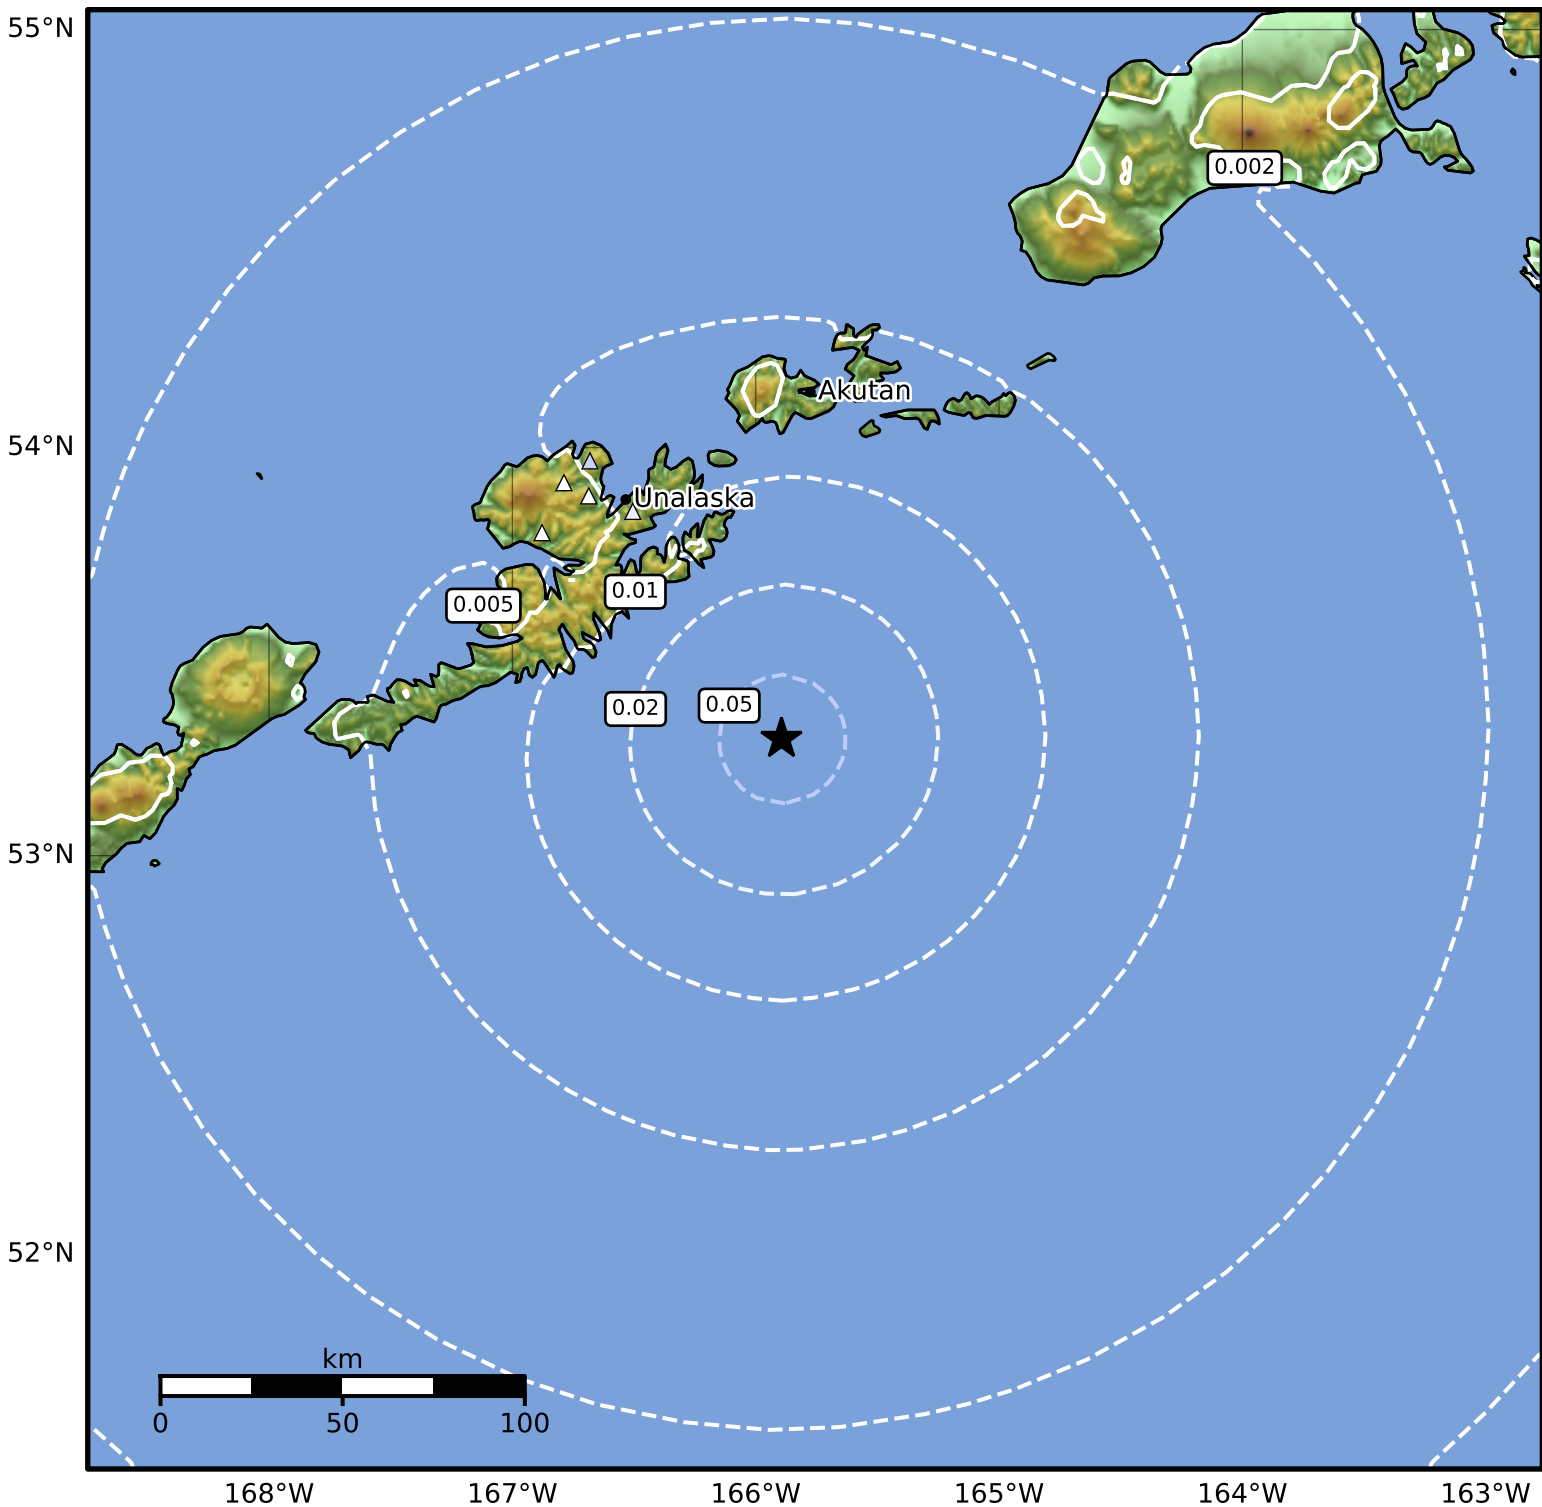

1.0 Second Peak Spectral Acceleration Map Alaska Earthquake Center  
 ShakeMap: 77 km (48 miles) SSE of Unalaska  
 Dec 02, 2025 17:35:11 UTC M3.6 N53.29 W165.89 Depth: 14.0km ID:2025xshgdp

SA(1.0) (%g)	0.1	0.2	0.5	1	2	5	10	20	50	100	200
--------------	-----	-----	-----	---	---	---	----	----	----	-----	-----

Scale based on Worden et al. (2012)

Version 1: Processed 2026-02-07T05:02:47Z

△ Seismic Instrument ○ Reported Intensity

★ Epicenter