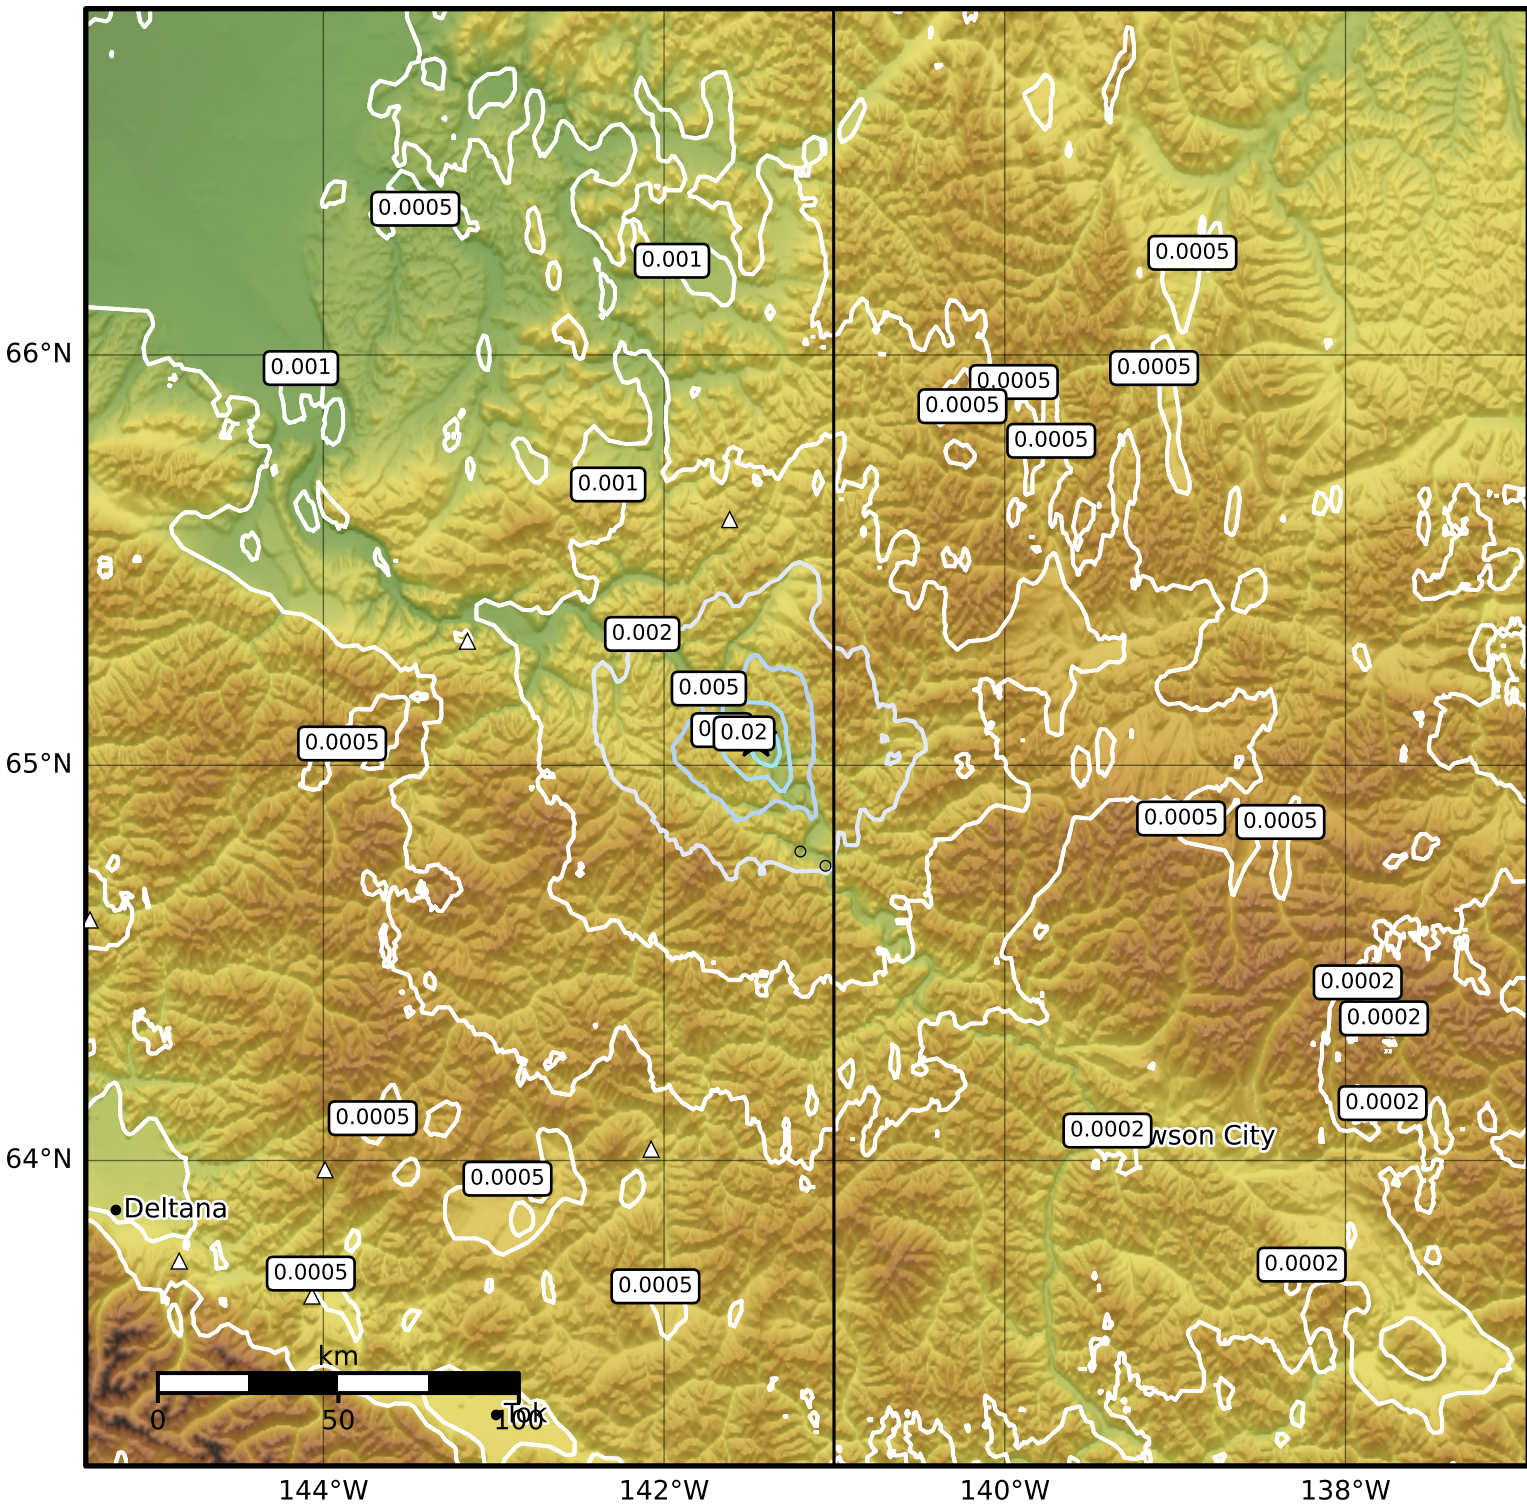

3.0 Second Peak Spectral Acceleration Map Alaska Earthquake Center
 ShakeMap: 35 km (22 miles) NNW of Eagle and Eagle Village
 Dec 04, 2025 17:39:29 UTC M3.9 N65.07 W141.46 Depth: 2.5km ID:2025xvyvon

Scale based on Worden et al. (2012)

Version 1: Processed 2026-02-09T22:31:52Z

△ Seismic Instrument ○ Reported Intensity

★ Epicenter