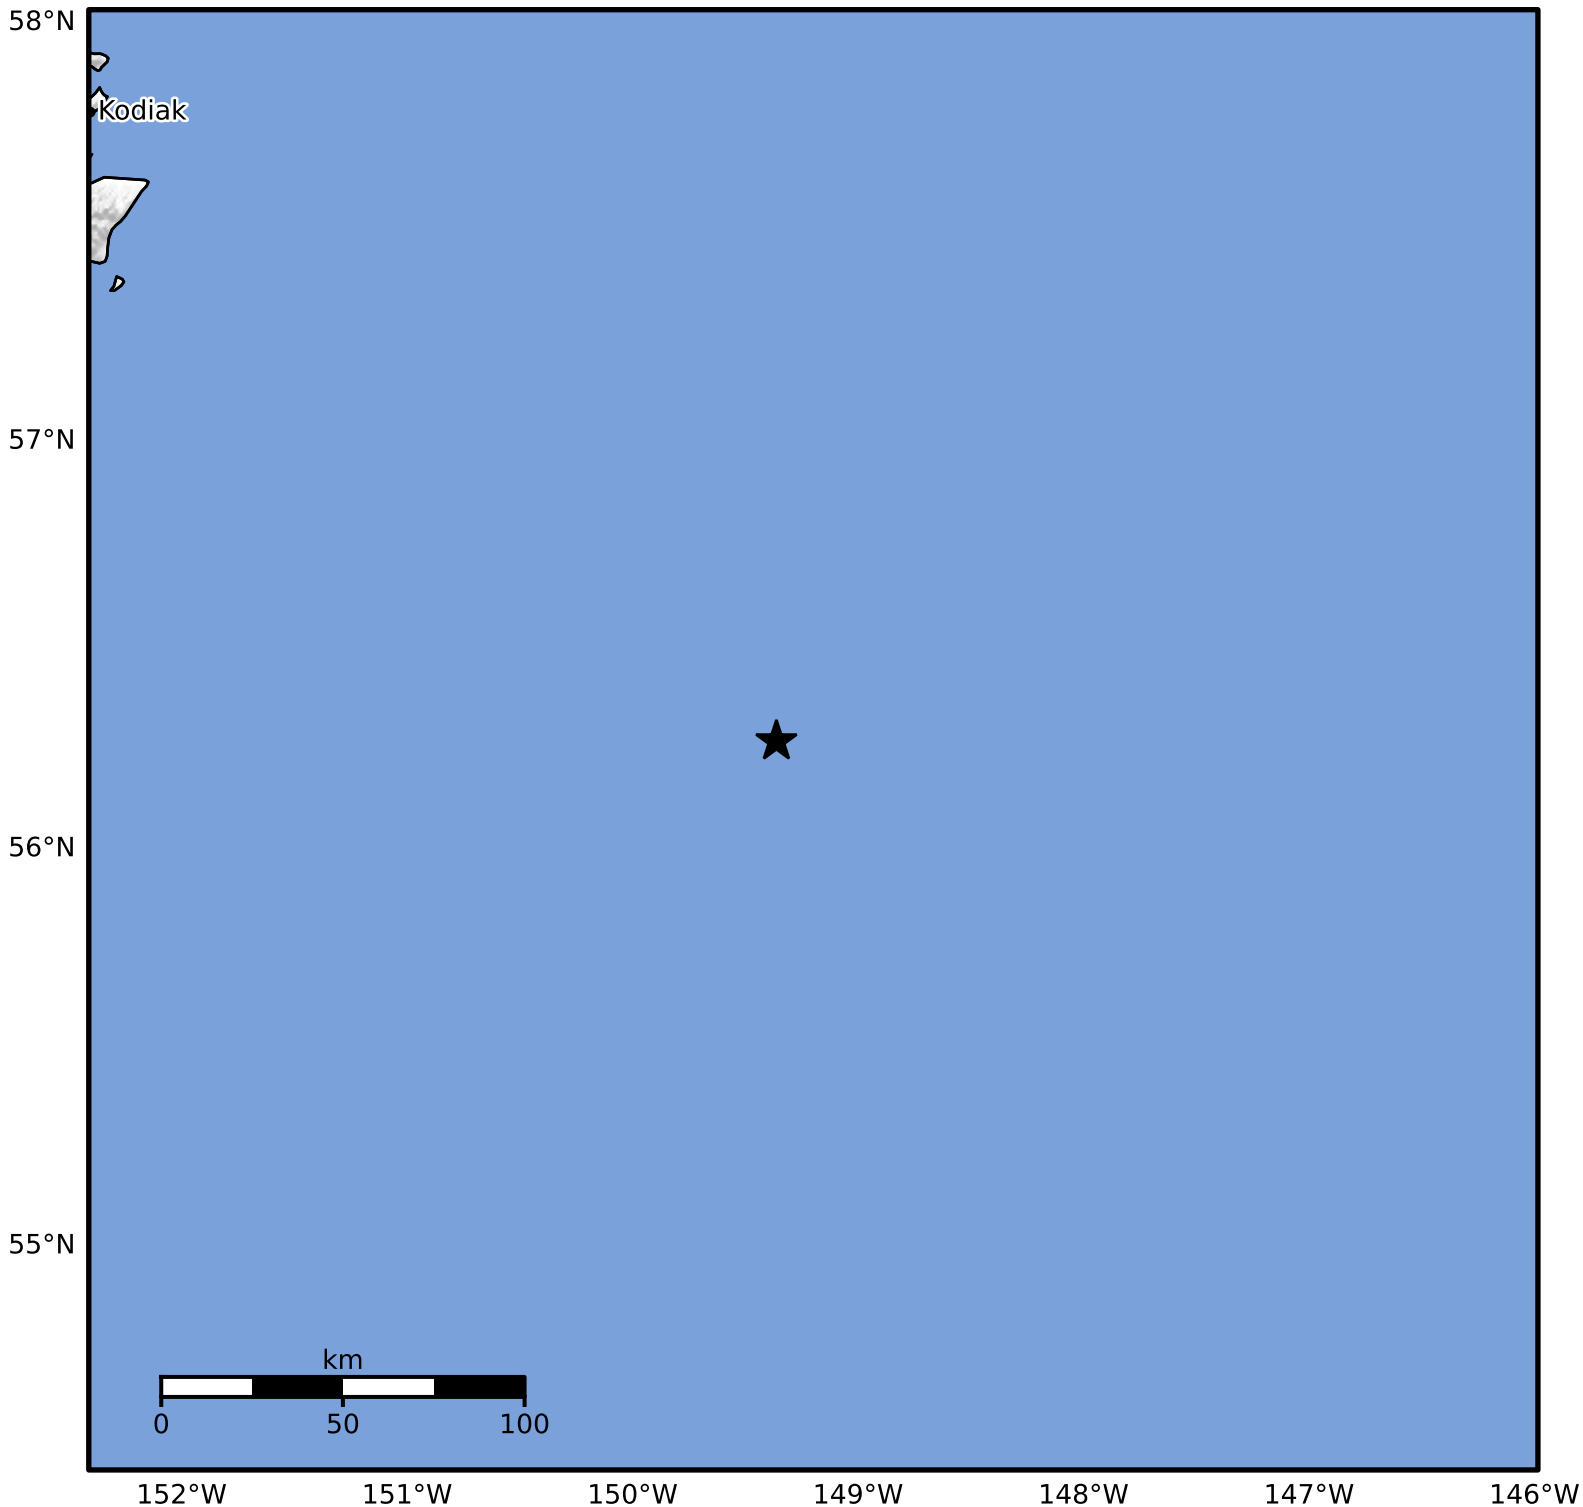

Macroseismic Intensity Map Alaska Earthquake Center
 ShakeMap: 250 km (155 miles) SE of Kodiak
 Dec 06, 2025 06:10:53 UTC M3.5 N56.27 W149.36 Depth: 6.6km ID:2025xytlxu

SHAKING	Not felt	Weak	Light	Moderate	Strong	Very strong	Severe	Violent	Extreme
DAMAGE	None	None	None	Very light	Light	Moderate	Moderate/heavy	Heavy	Very heavy
PGA(%g)	<0.0464	0.297	2.76	6.2	11.5	21.5	40.1	74.7	>139
PGV(cm/s)	<0.0215	0.135	1.41	4.65	9.64	20	41.4	85.8	>178
INTENSITY	I	II-III	IV	V	VI	VII	VIII	IX	X+

Scale based on Worden et al. (2012)

Version 1: Processed 2026-01-07T21:31:15Z

△ Seismic Instrument ○ Reported Intensity

★ Epicenter