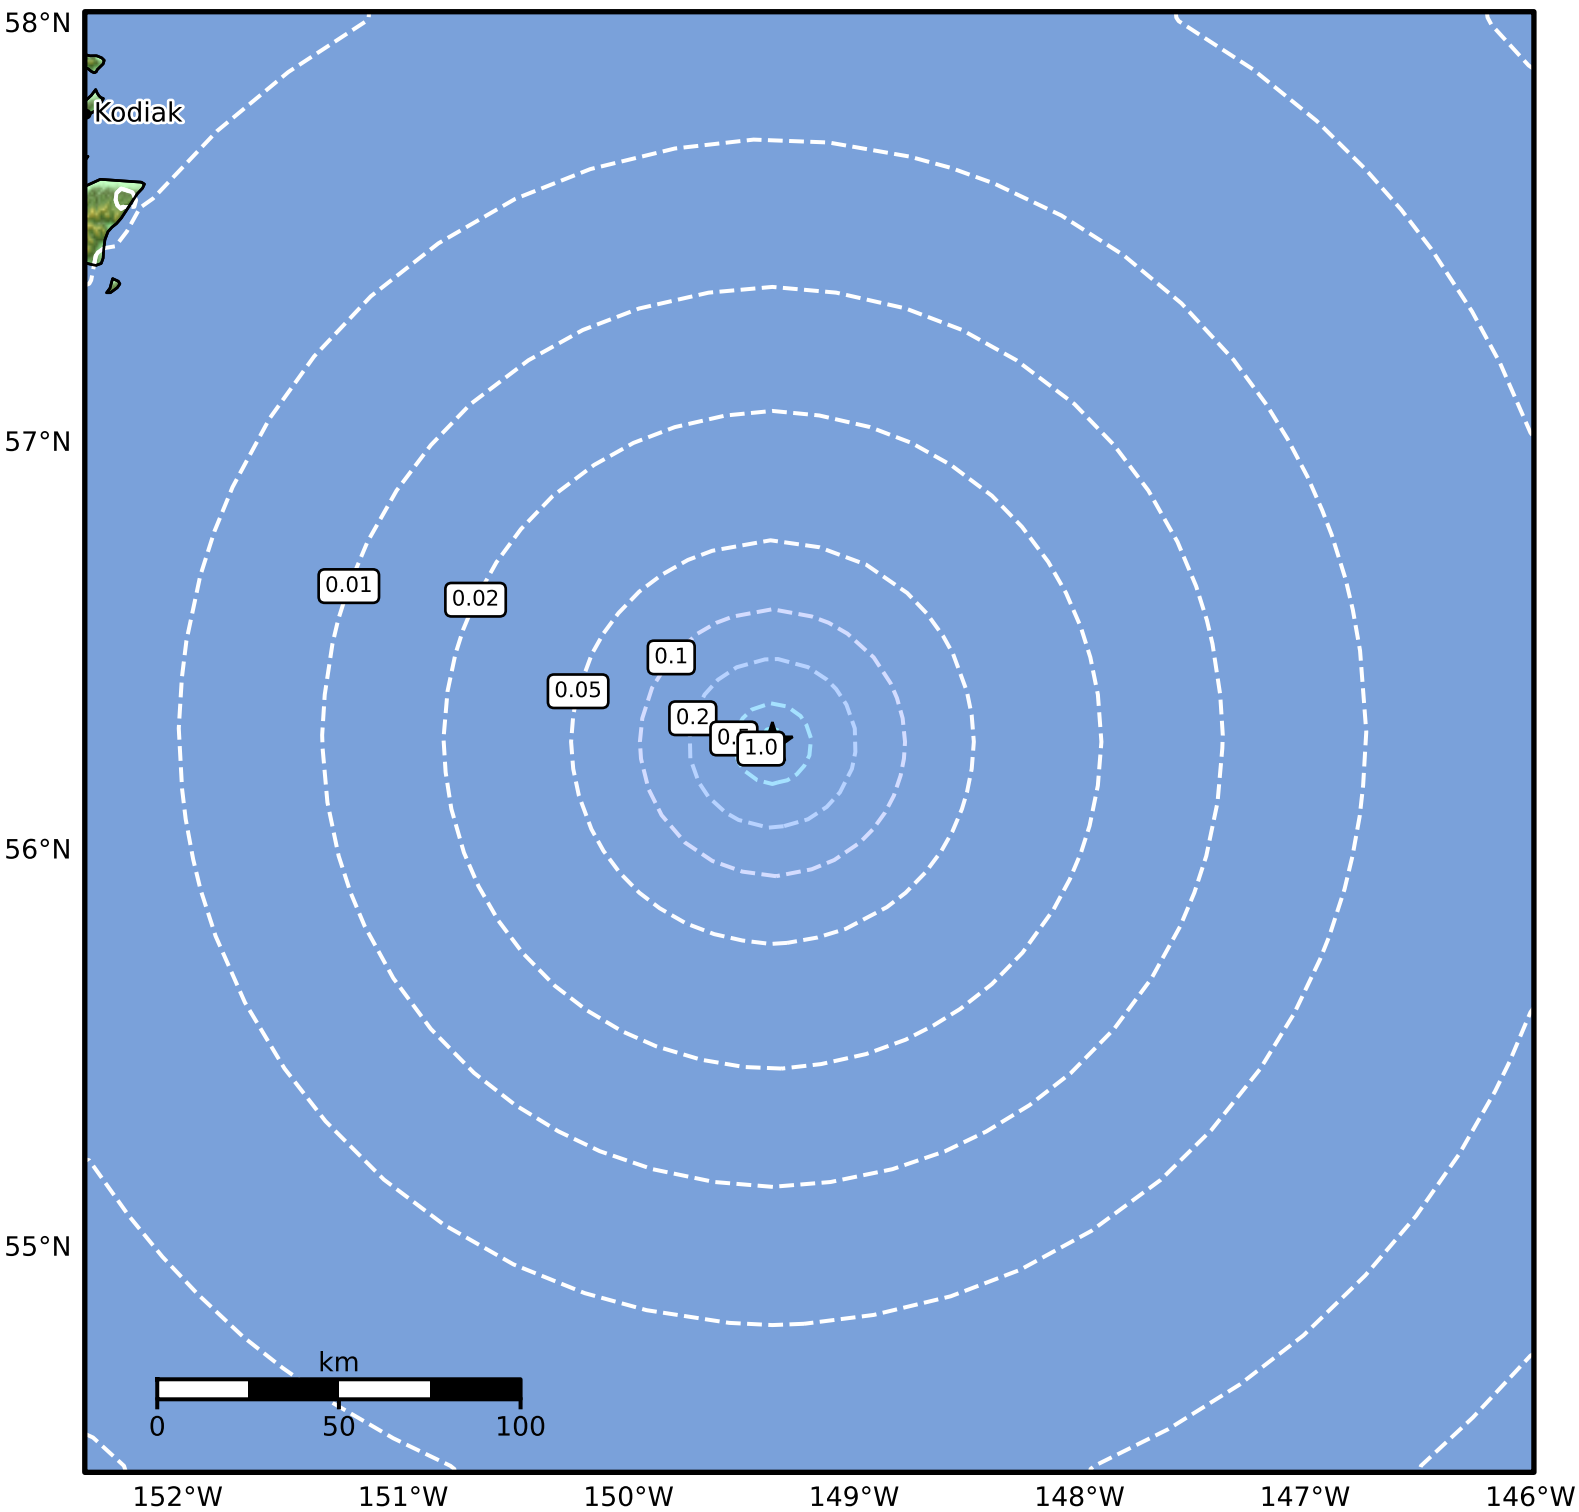

Peak Ground Acceleration Map Alaska Earthquake Center  
 ShakeMap: 250 km (155 miles) SE of Kodiak  
 Dec 06, 2025 06:10:53 UTC M3.5 N56.27 W149.36 Depth: 6.6km ID:2025xytlxu

PGA (%g)	0.1	0.2	0.5	1	2	5	10	20	50	100	200

Scale based on Worden et al. (2012)

Version 1: Processed 2026-01-07T21:31:15Z

△ Seismic Instrument    ○ Reported Intensity    ★ Epicenter