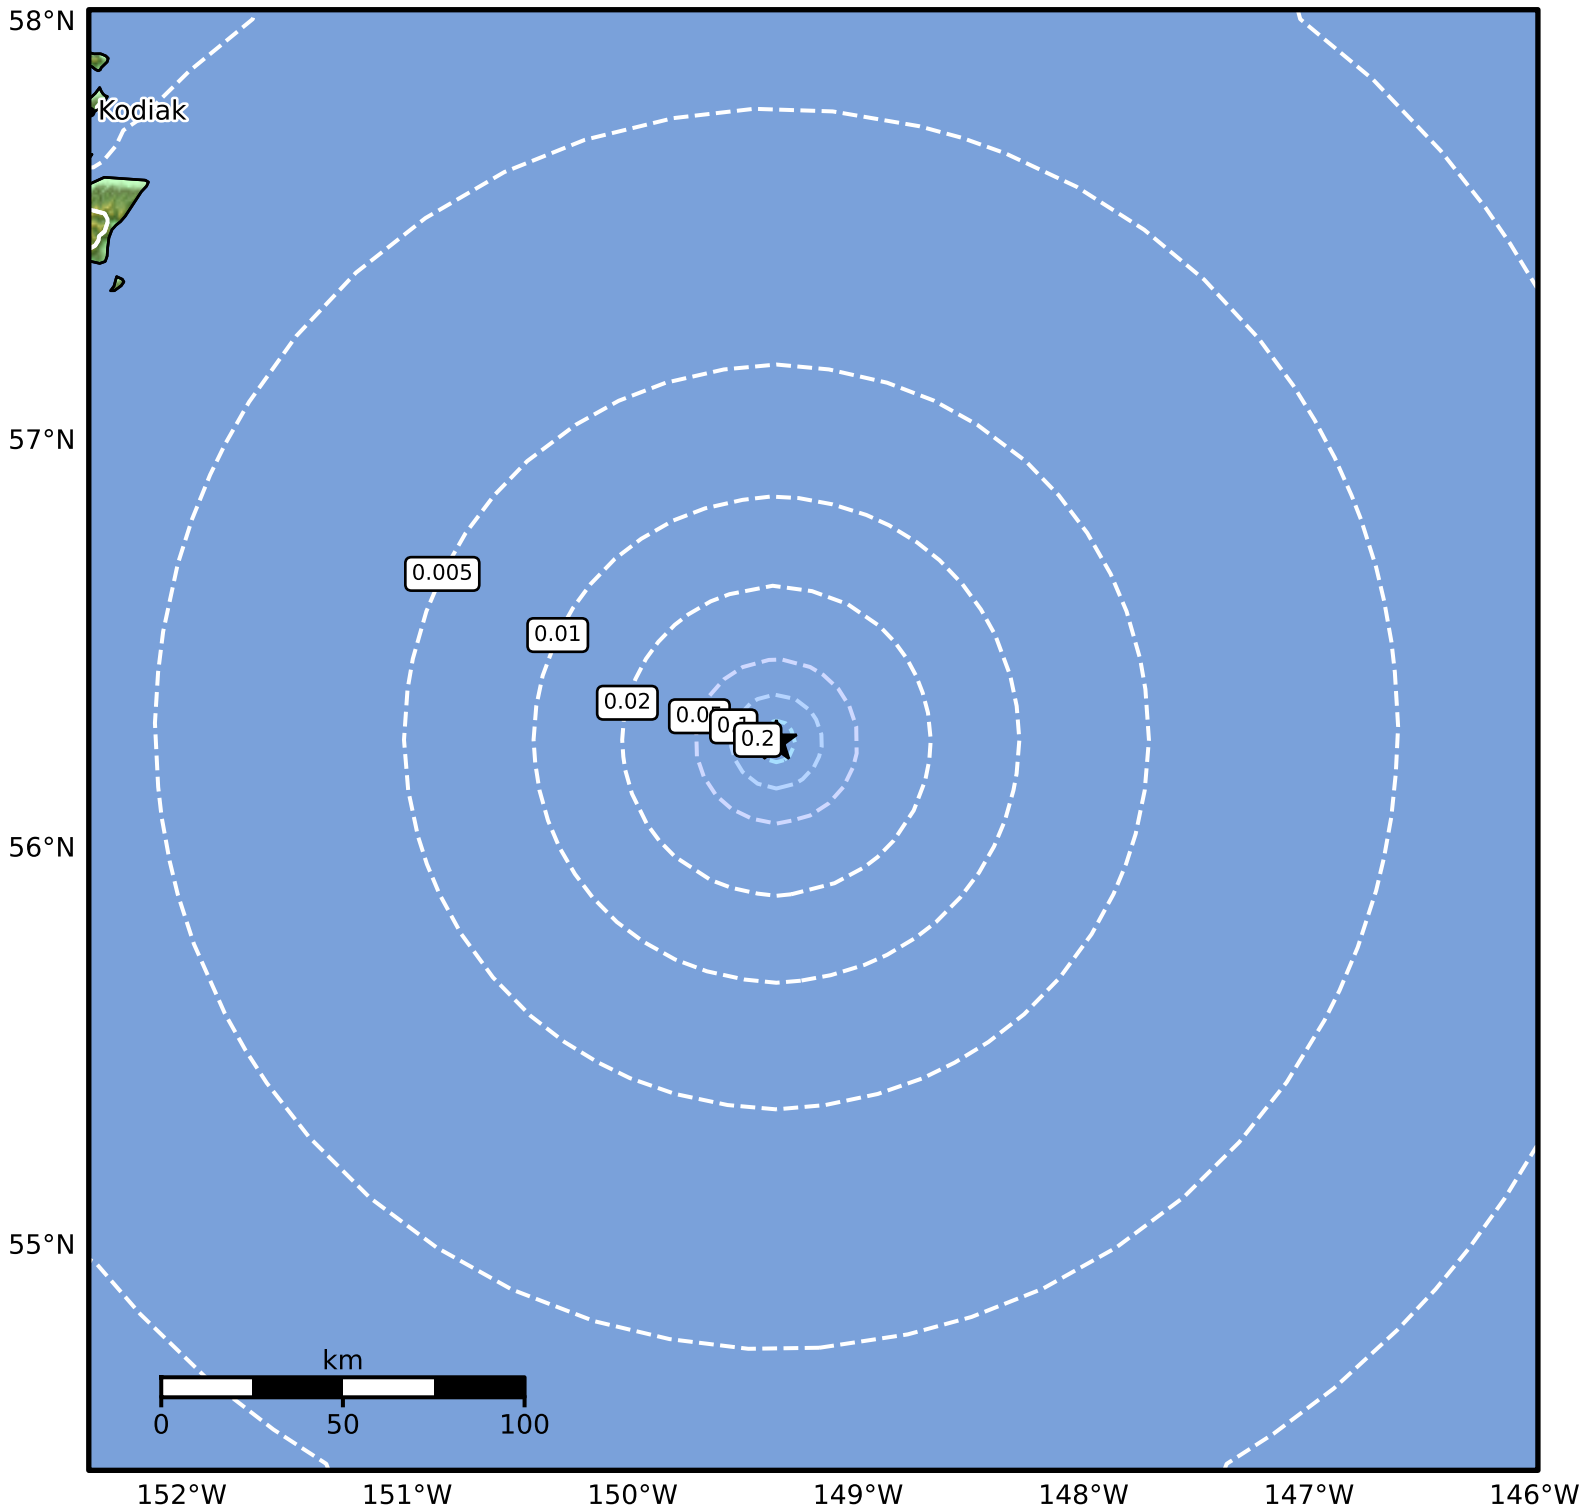

Peak Ground Velocity Map Alaska Earthquake Center  
ShakeMap: 250 km (155 miles) SE of Kodiak  
Dec 06, 2025 06:10:53 UTC M3.5 N56.27 W149.36 Depth: 6.6km ID:2025xytlxu

PGV (cm/s)	0.1	0.2	0.5	1	2	5	10	20	50	100	200
------------	-----	-----	-----	---	---	---	----	----	----	-----	-----

Scale based on Worden et al. (2012)

△ Seismic Instrument   ○ Reported Intensity

★ Epicenter

Version 1: Processed 2026-01-07T21:31:15Z