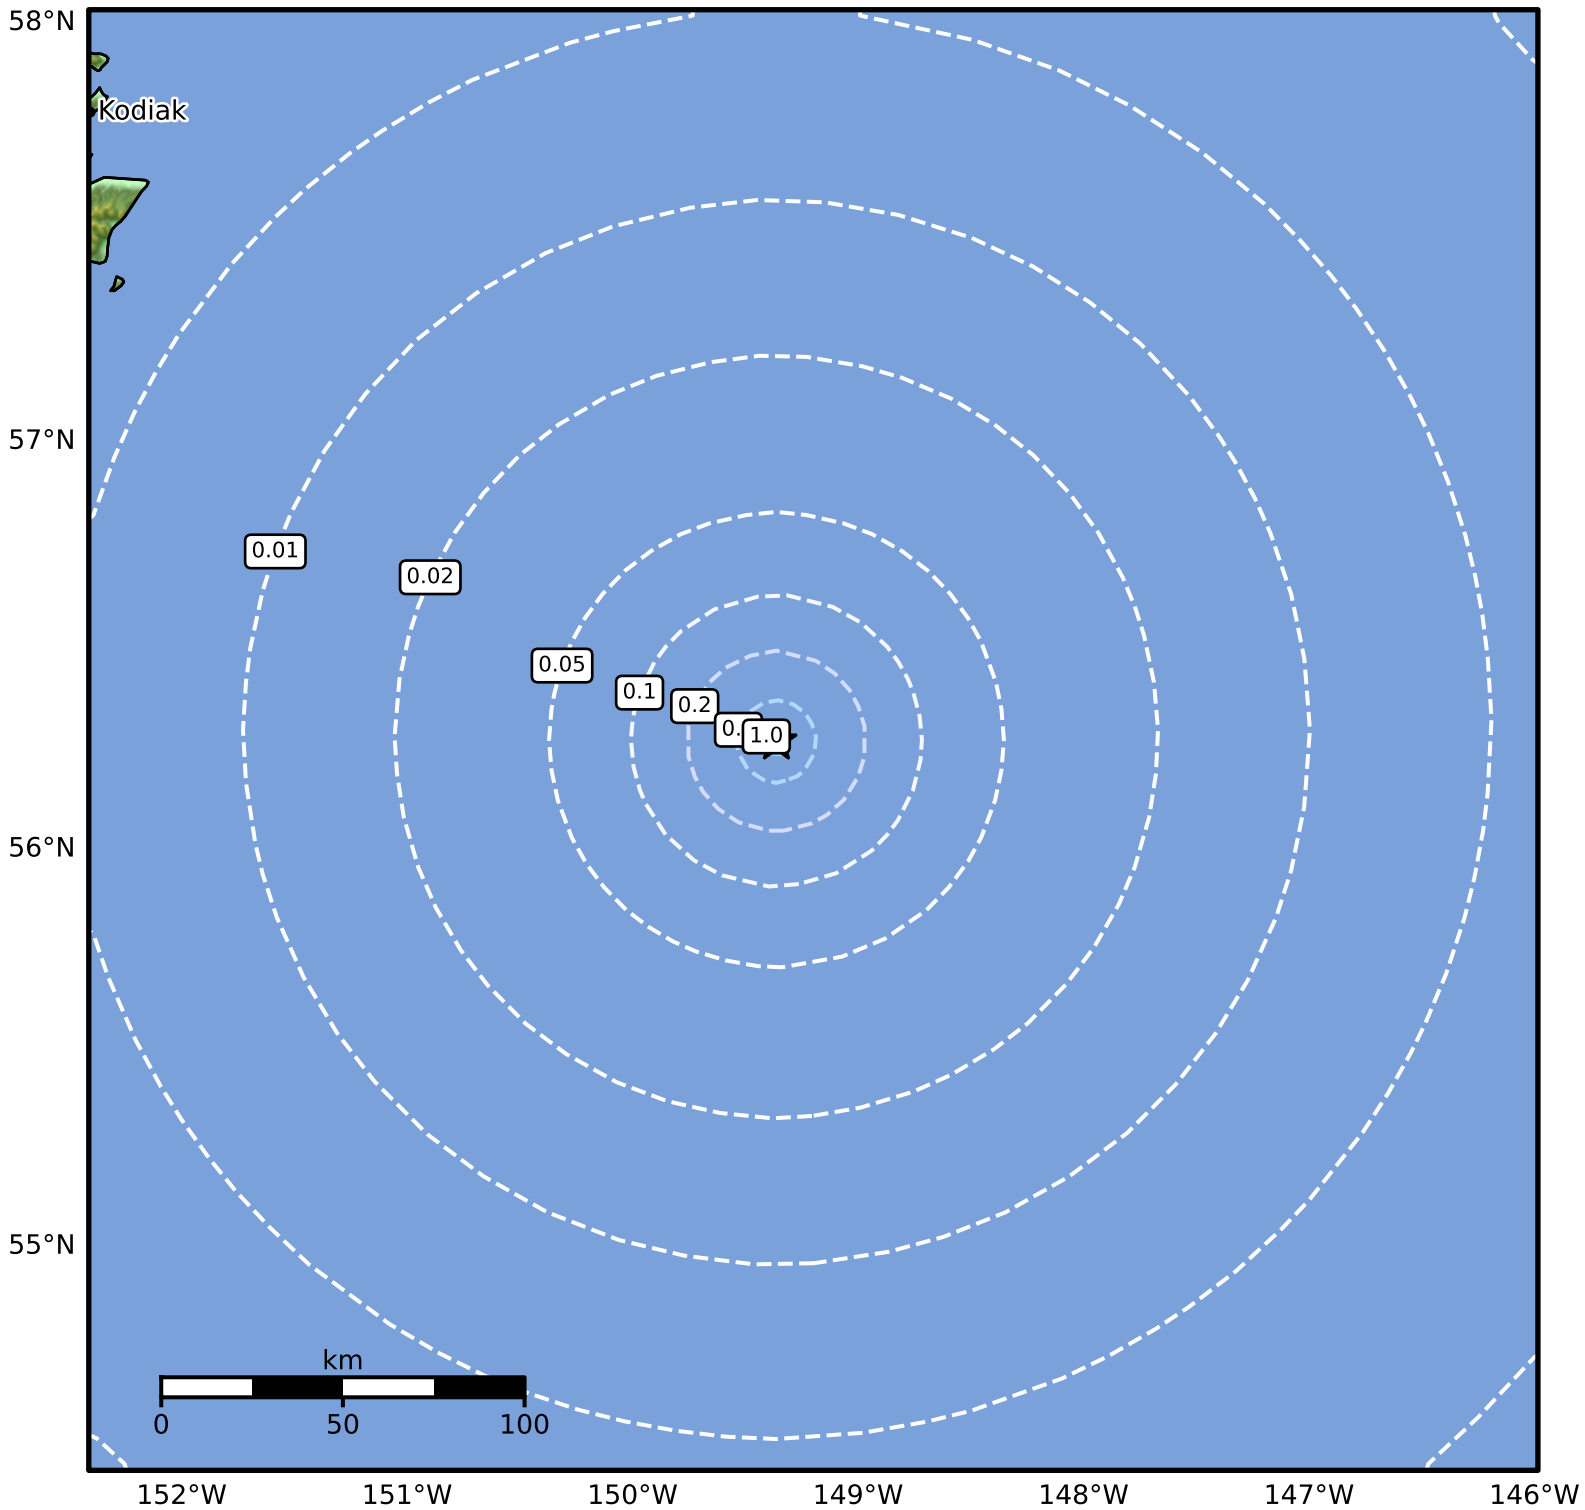

0.3 Second Peak Spectral Acceleration Map Alaska Earthquake Center  
 ShakeMap: 250 km (155 miles) SE of Kodiak  
 Dec 06, 2025 06:10:53 UTC M3.5 N56.27 W149.36 Depth: 6.6km ID:2025xytlxu

SA(0.3) (%g)	0.1	0.2	0.5	1	2	5	10	20	50	100	200
--------------	-----	-----	-----	---	---	---	----	----	----	-----	-----

Scale based on Worden et al. (2012)

Version 1: Processed 2026-01-07T21:31:15Z

△ Seismic Instrument ○ Reported Intensity

★ Epicenter