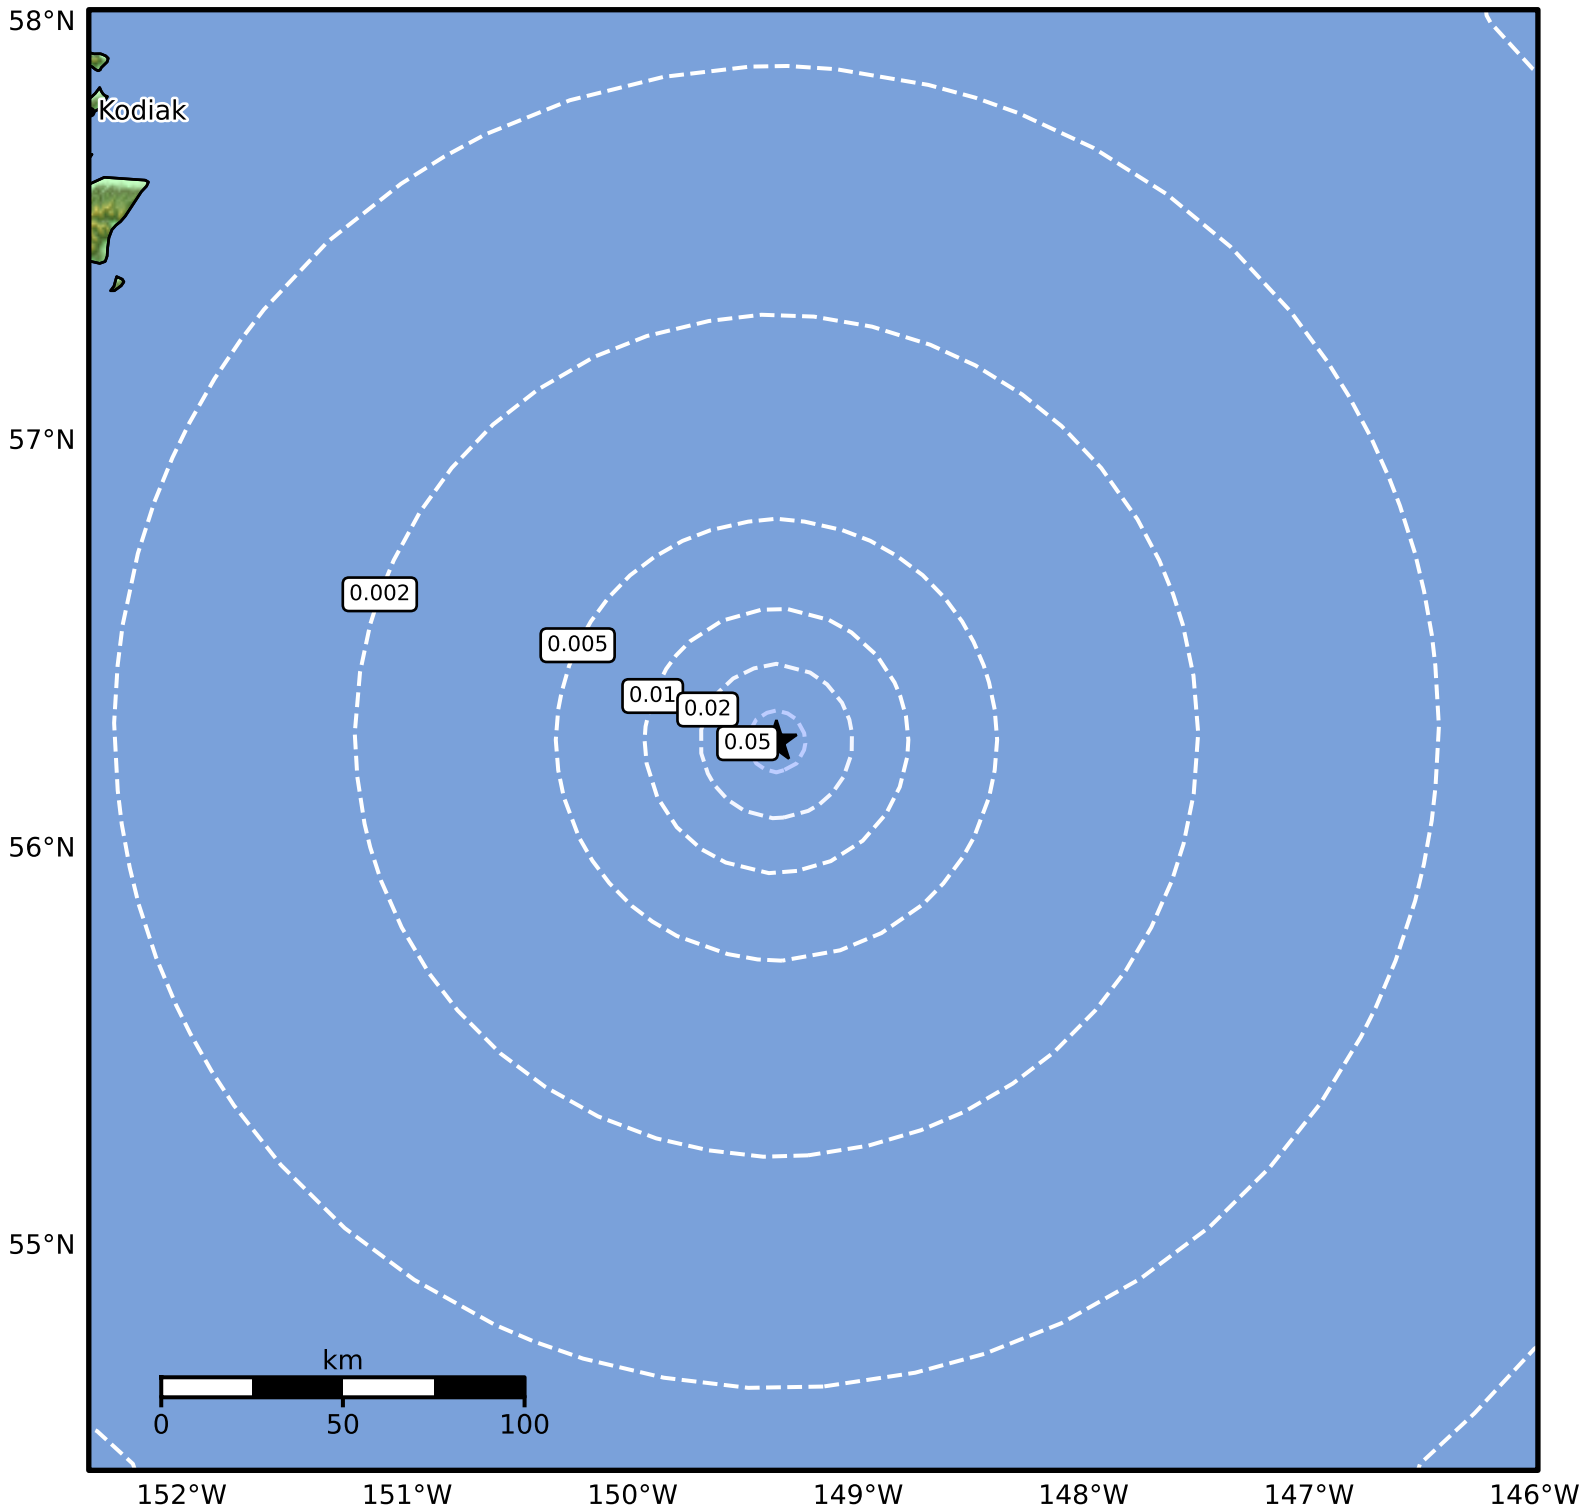

1.0 Second Peak Spectral Acceleration Map Alaska Earthquake Center  
 ShakeMap: 250 km (155 miles) SE of Kodiak  
 Dec 06, 2025 06:10:53 UTC M3.5 N56.27 W149.36 Depth: 6.6km ID:2025xytlxu

SA(1.0) (%g)	0.1	0.2	0.5	1	2	5	10	20	50	100	200
--------------	-----	-----	-----	---	---	---	----	----	----	-----	-----

Scale based on Worden et al. (2012)

Version 1: Processed 2026-01-07T21:31:15Z

△ Seismic Instrument ○ Reported Intensity

★ Epicenter