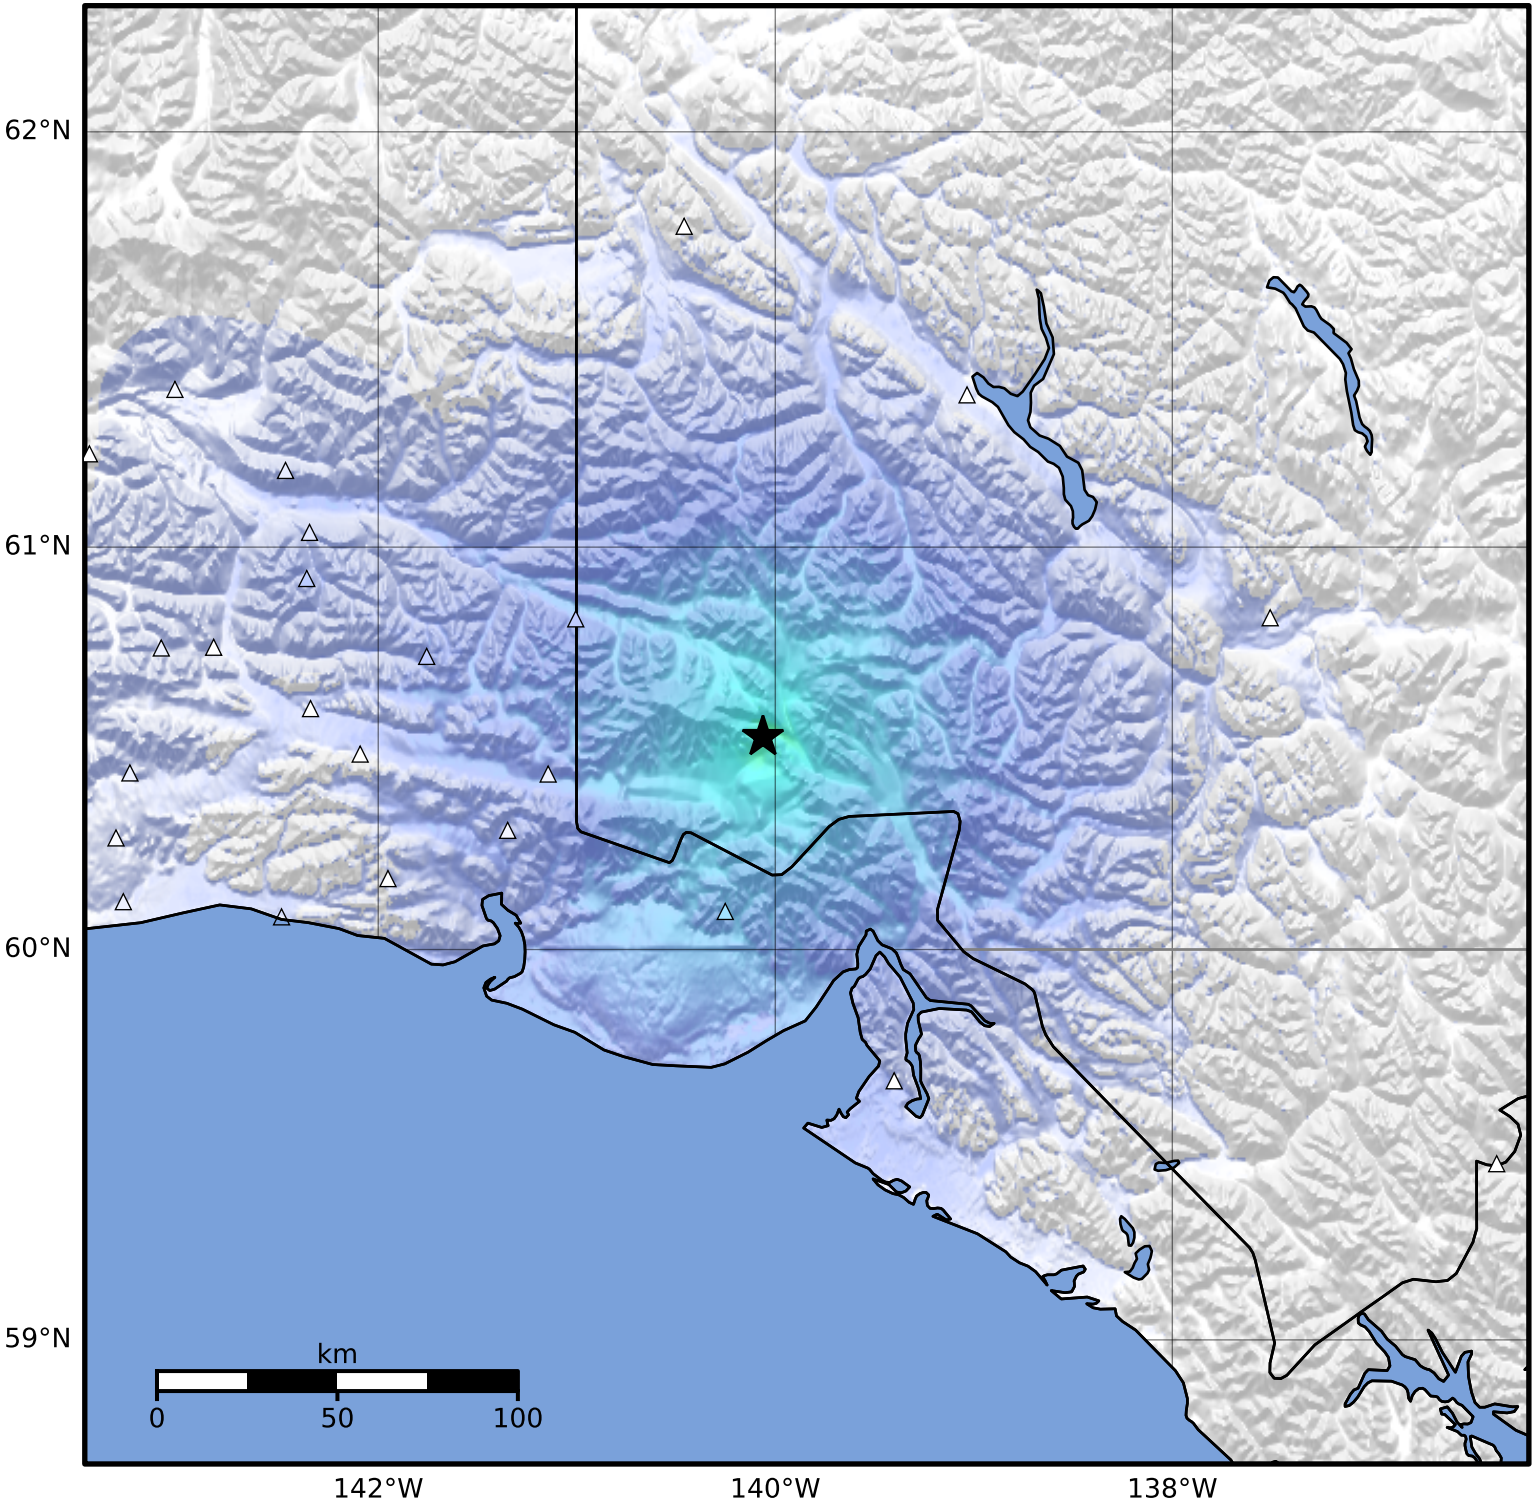

Macroseismic Intensity Map Alaska Earthquake Center  
 ShakeMap: 2025yahvrn / 60.53243637084961 / -140.0618133544922  
 Dec 07, 2025 02:29:04 UTC M4.4 N60.53 W140.06 Depth: 5.0km ID:2025yahvrn

SHAKING	Not felt	Weak	Light	Moderate	Strong	Very strong	Severe	Violent	Extreme
DAMAGE	None	None	None	Very light	Light	Moderate	Moderate/heavy	Heavy	Very heavy
PGA(%g)	<0.0464	0.297	2.76	6.2	11.5	21.5	40.1	74.7	>139
PGV(cm/s)	<0.0215	0.135	1.41	4.65	9.64	20	41.4	85.8	>178
INTENSITY	<b>I</b>	<b>II-III</b>	<b>IV</b>	<b>V</b>	<b>VI</b>	<b>VII</b>	<b>VIII</b>	<b>IX</b>	<b>X+</b>

Scale based on Worden et al. (2012)

Version 1: Processed 2025-12-10T16:11:16Z

△ Seismic Instrument ○ Reported Intensity

★ Epicenter