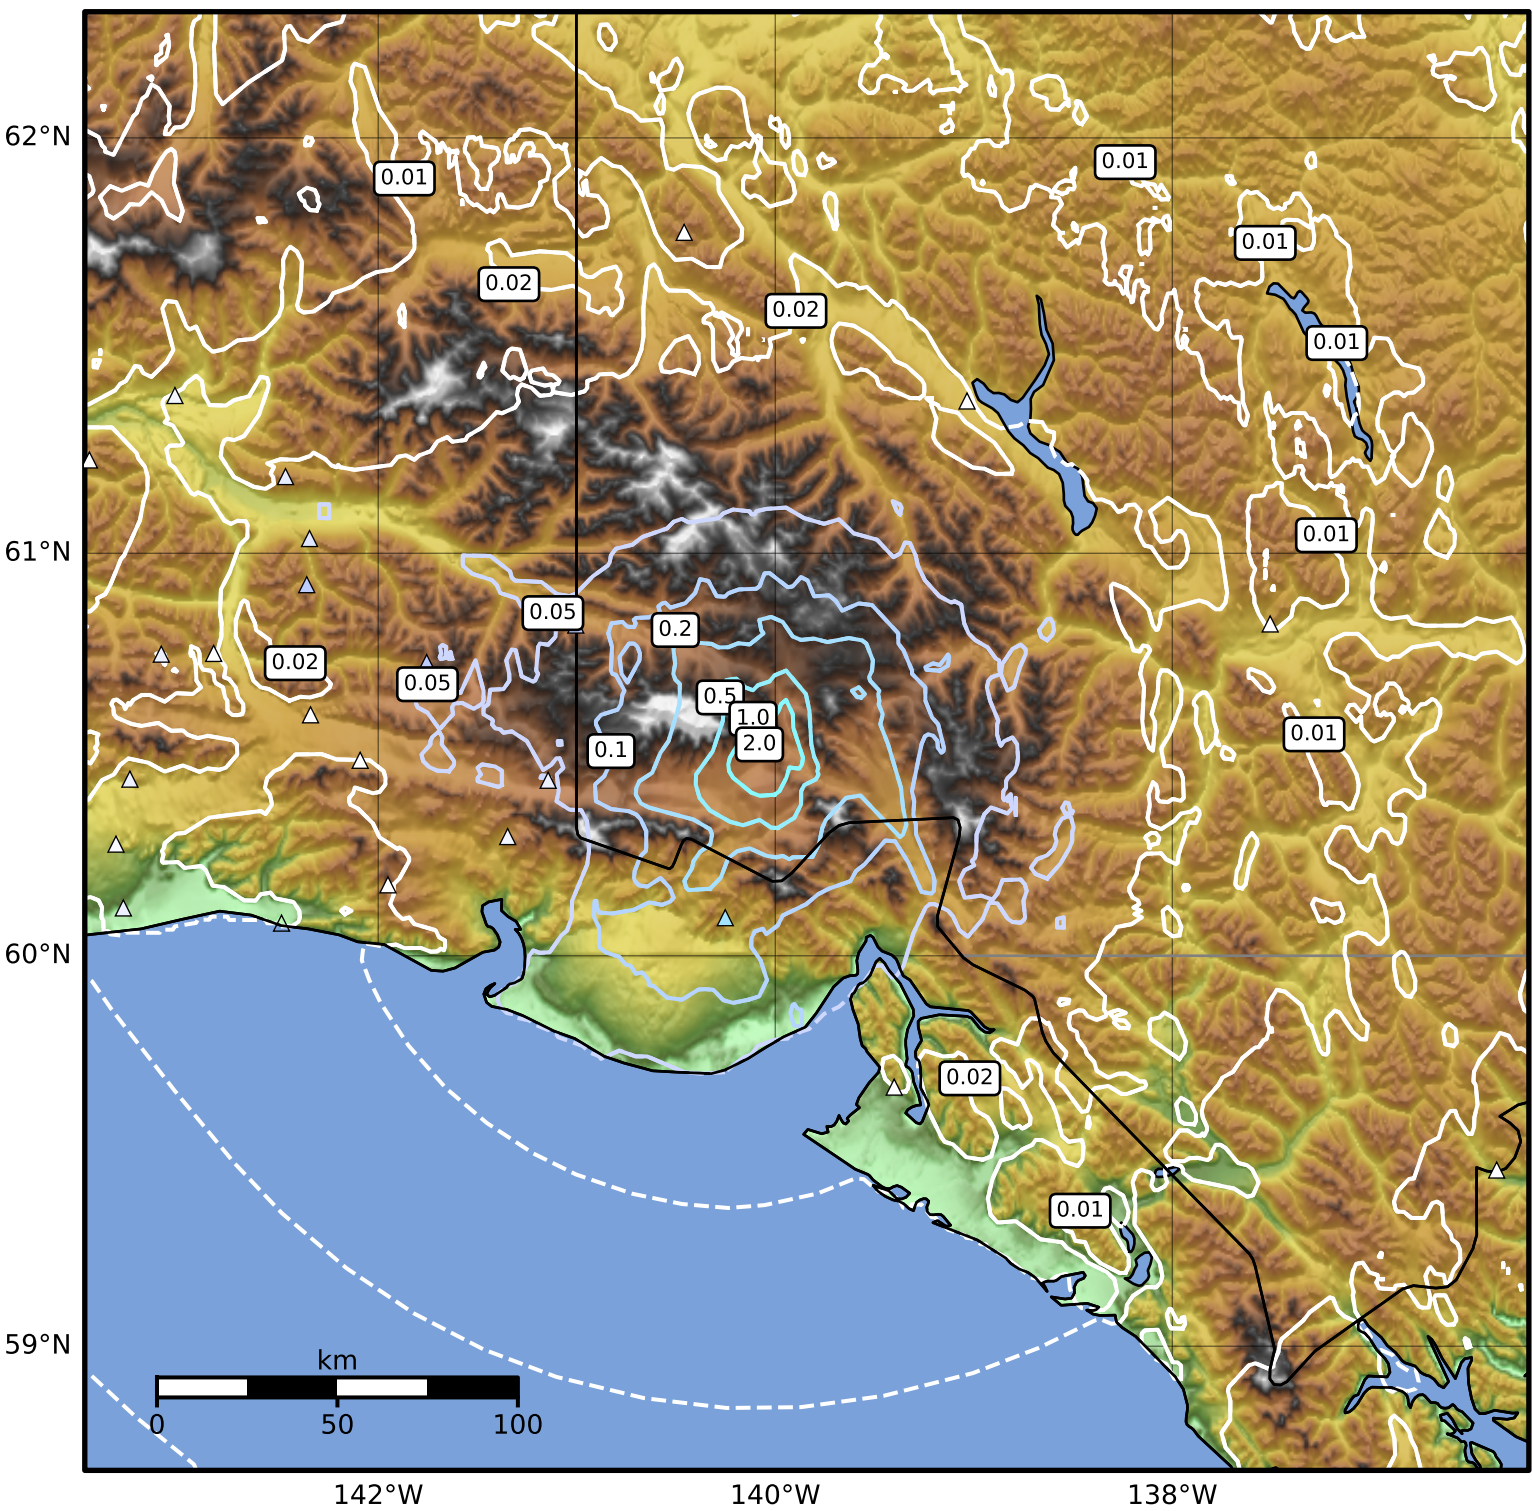

Peak Ground Velocity Map Alaska Earthquake Center
ShakeMap: 2025yahvrn / 60.53243637084961 / -140.0618133544922
Dec 07, 2025 02:29:04 UTC M4.4 N60.53 W140.06 Depth: 5.0km ID:2025yahvrn

PGV (cm/s)	0.1	0.2	0.5	1	2	5	10	20	50	100	200
------------	-----	-----	-----	---	---	---	----	----	----	-----	-----

Scale based on Worden et al. (2012)

Version 1: Processed 2025-12-10T16:11:16Z

△ Seismic Instrument ○ Reported Intensity

★ Epicenter