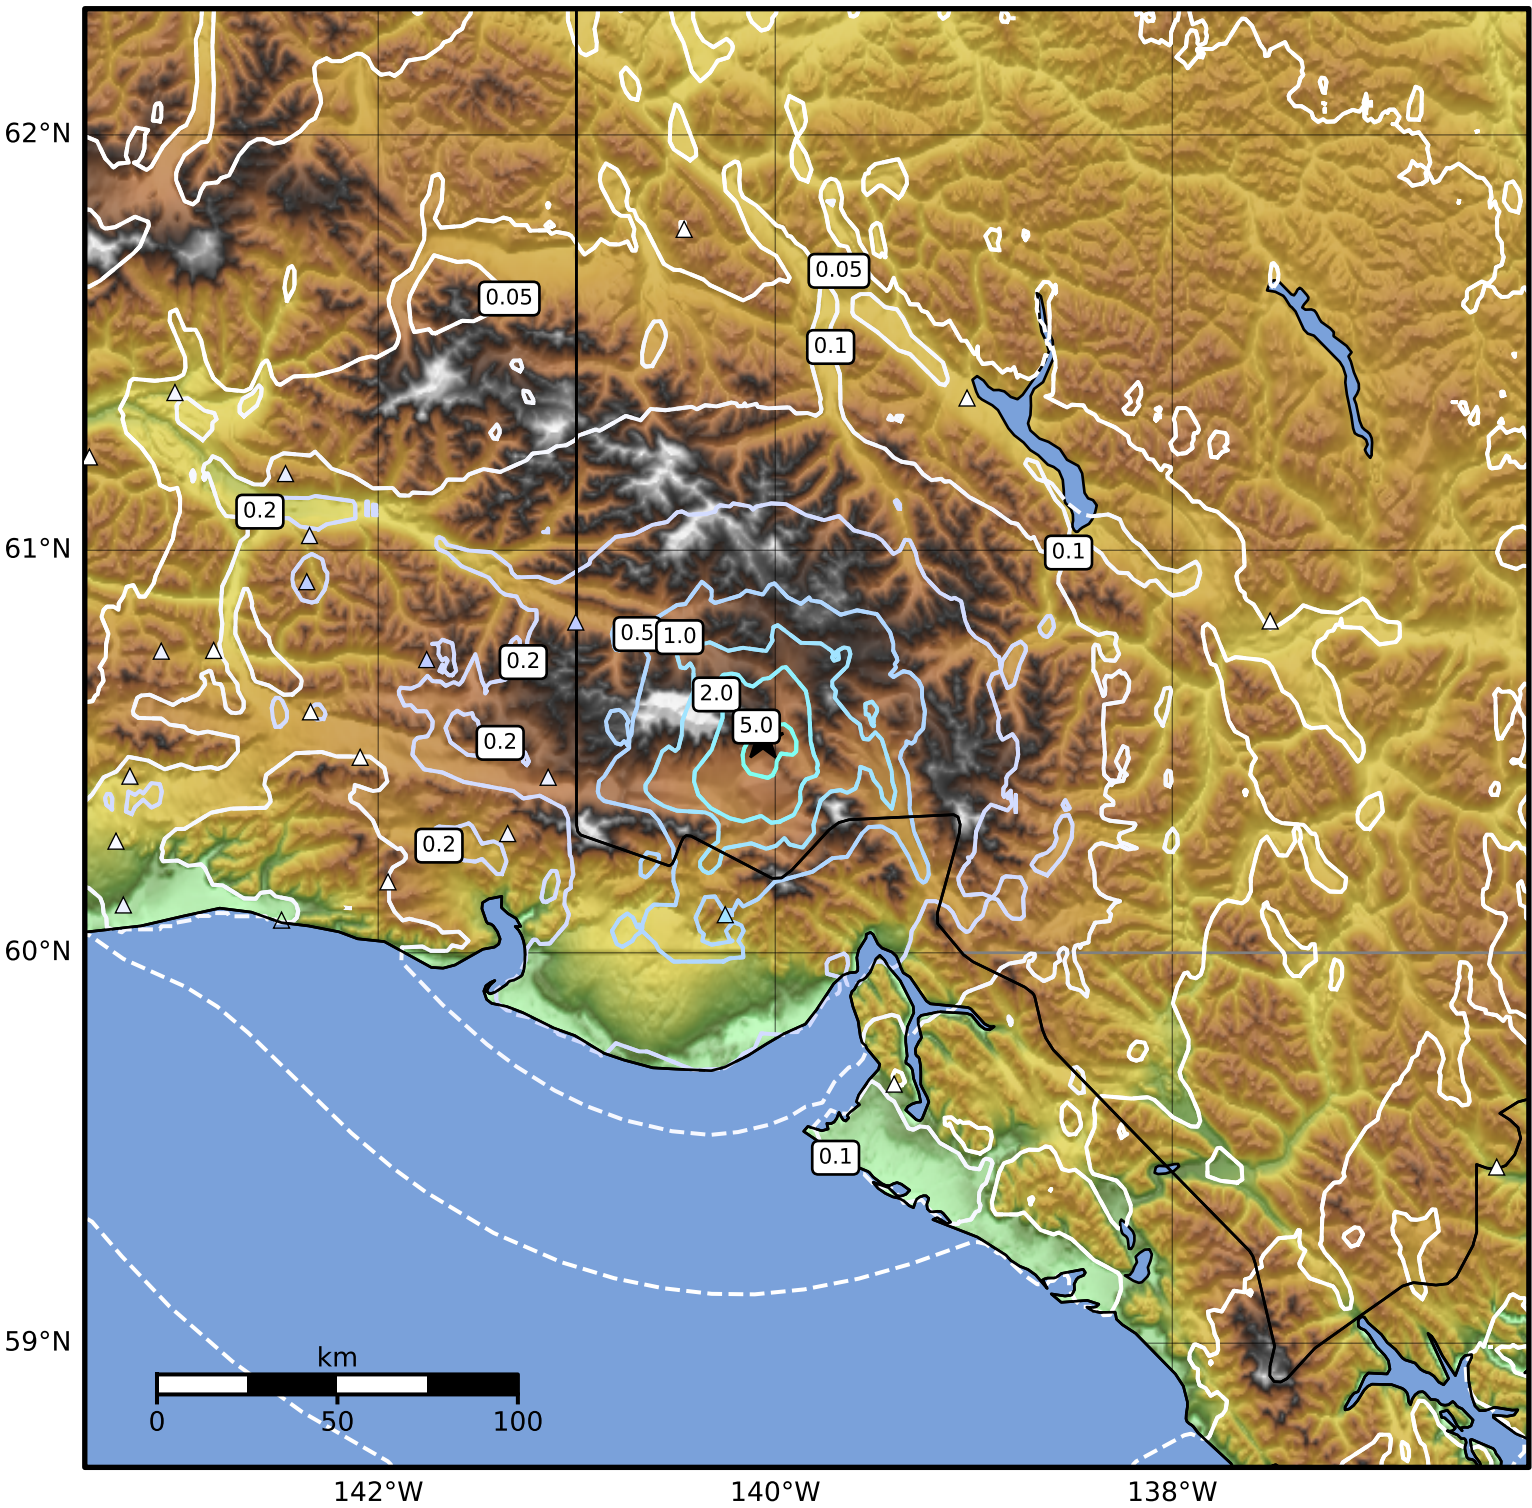

0.3 Second Peak Spectral Acceleration Map Alaska Earthquake Center
 ShakeMap: 2025yahvrn / 60.53243637084961 / -140.0618133544922
 Dec 07, 2025 02:29:04 UTC M4.4 N60.53 W140.06 Depth: 5.0km ID:2025yahvrn

SA(0.3) (%g)	0.1	0.2	0.5	1	2	5	10	20	50	100	200
---------------------	------------	------------	------------	----------	----------	----------	-----------	-----------	-----------	------------	------------

Scale based on Worden et al. (2012)

Version 1: Processed 2025-12-10T16:11:16Z

△ Seismic Instrument ○ Reported Intensity ★ Epicenter