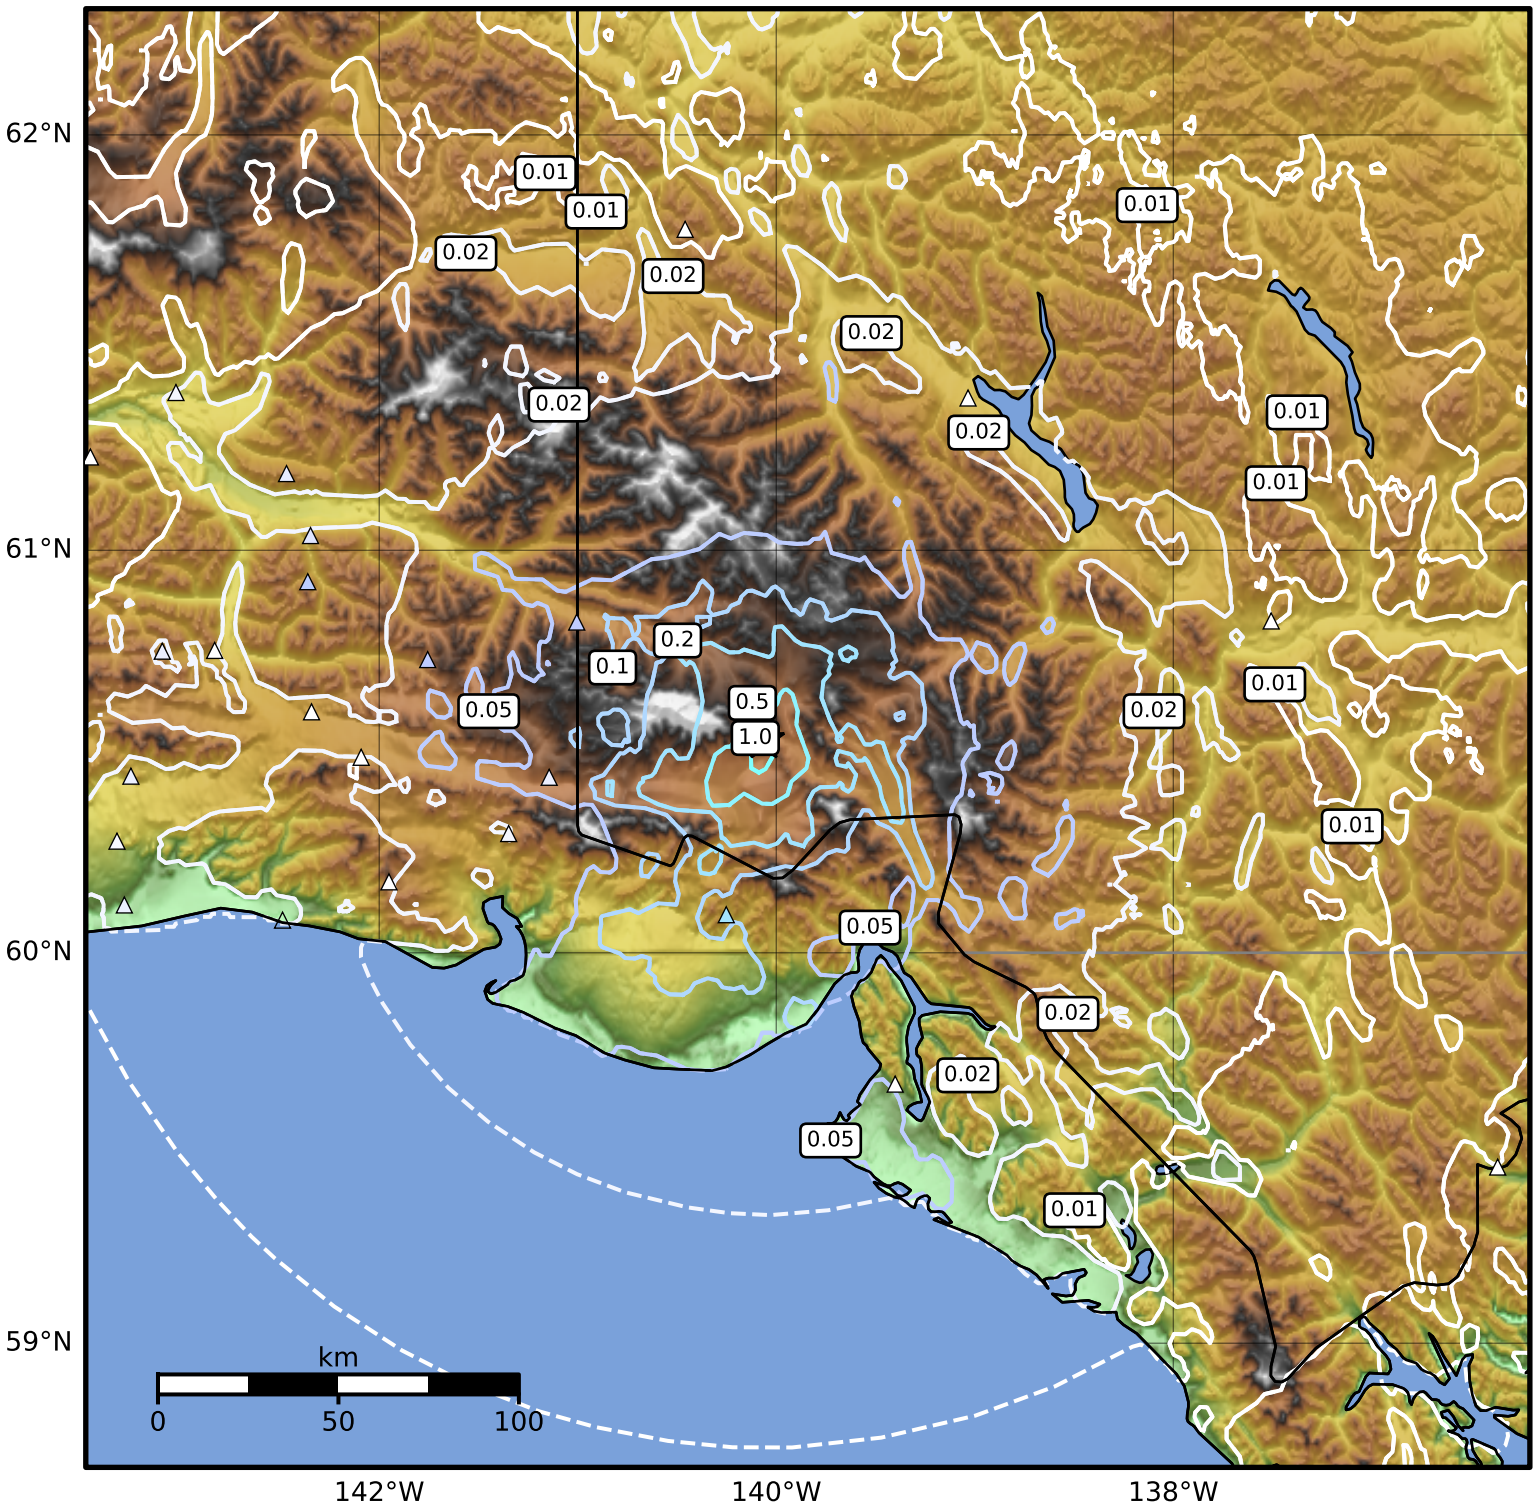

1.0 Second Peak Spectral Acceleration Map Alaska Earthquake Center  
 ShakeMap: 2025yahvrn / 60.53243637084961 / -140.0618133544922  
 Dec 07, 2025 02:29:04 UTC M4.4 N60.53 W140.06 Depth: 5.0km ID:2025yahvrn

SA(1.0) (%g)	0.1	0.2	0.5	1	2	5	10	20	50	100	200
--------------	-----	-----	-----	---	---	---	----	----	----	-----	-----

Scale based on Worden et al. (2012)

Version 1: Processed 2025-12-10T16:11:16Z

△ Seismic Instrument ○ Reported Intensity

★ Epicenter