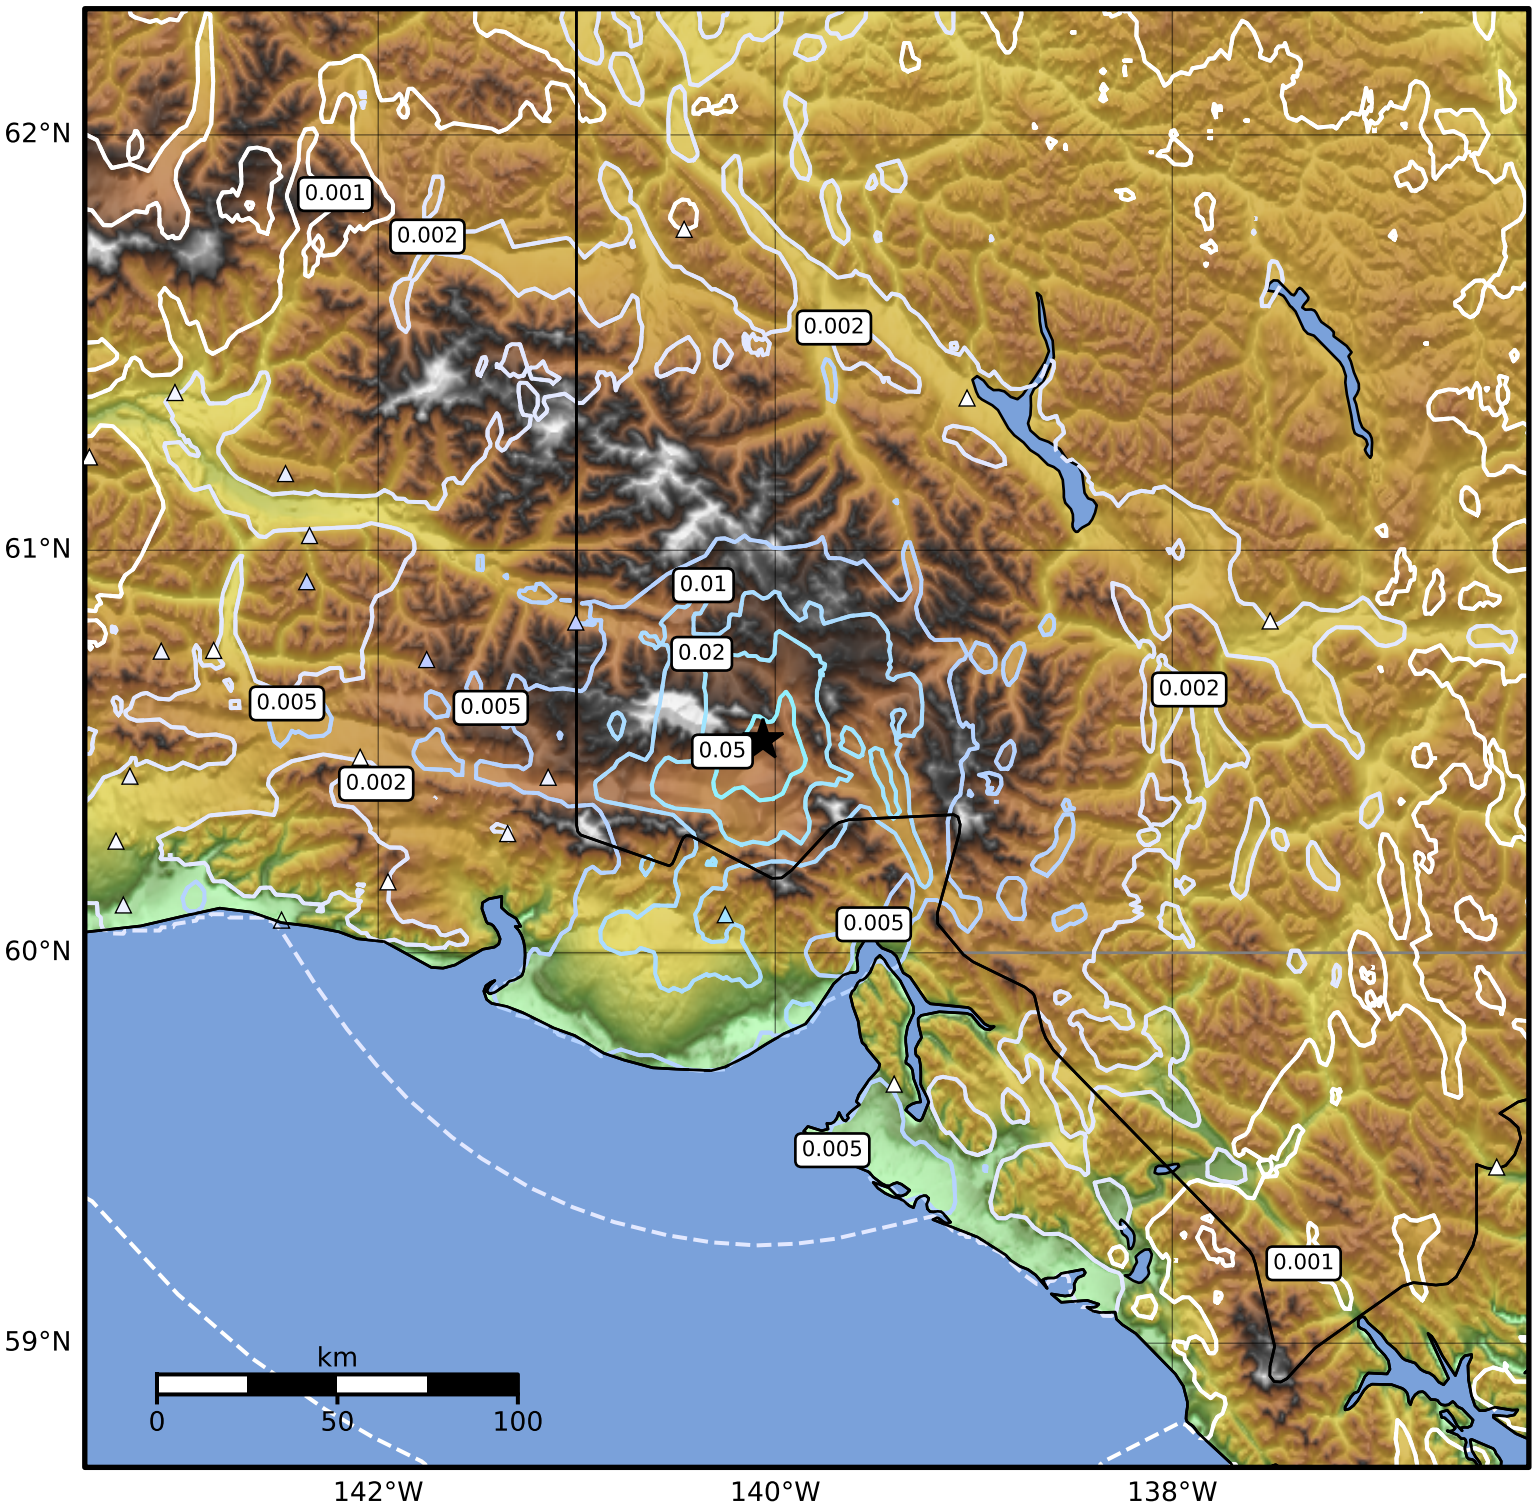

3.0 Second Peak Spectral Acceleration Map Alaska Earthquake Center  
 ShakeMap: 2025yahvrn / 60.53243637084961 / -140.0618133544922  
 Dec 07, 2025 02:29:04 UTC M4.4 N60.53 W140.06 Depth: 5.0km ID:2025yahvrn

Scale based on Worden et al. (2012)

Version 1: Processed 2025-12-10T16:11:16Z

△ Seismic Instrument ○ Reported Intensity

★ Epicenter