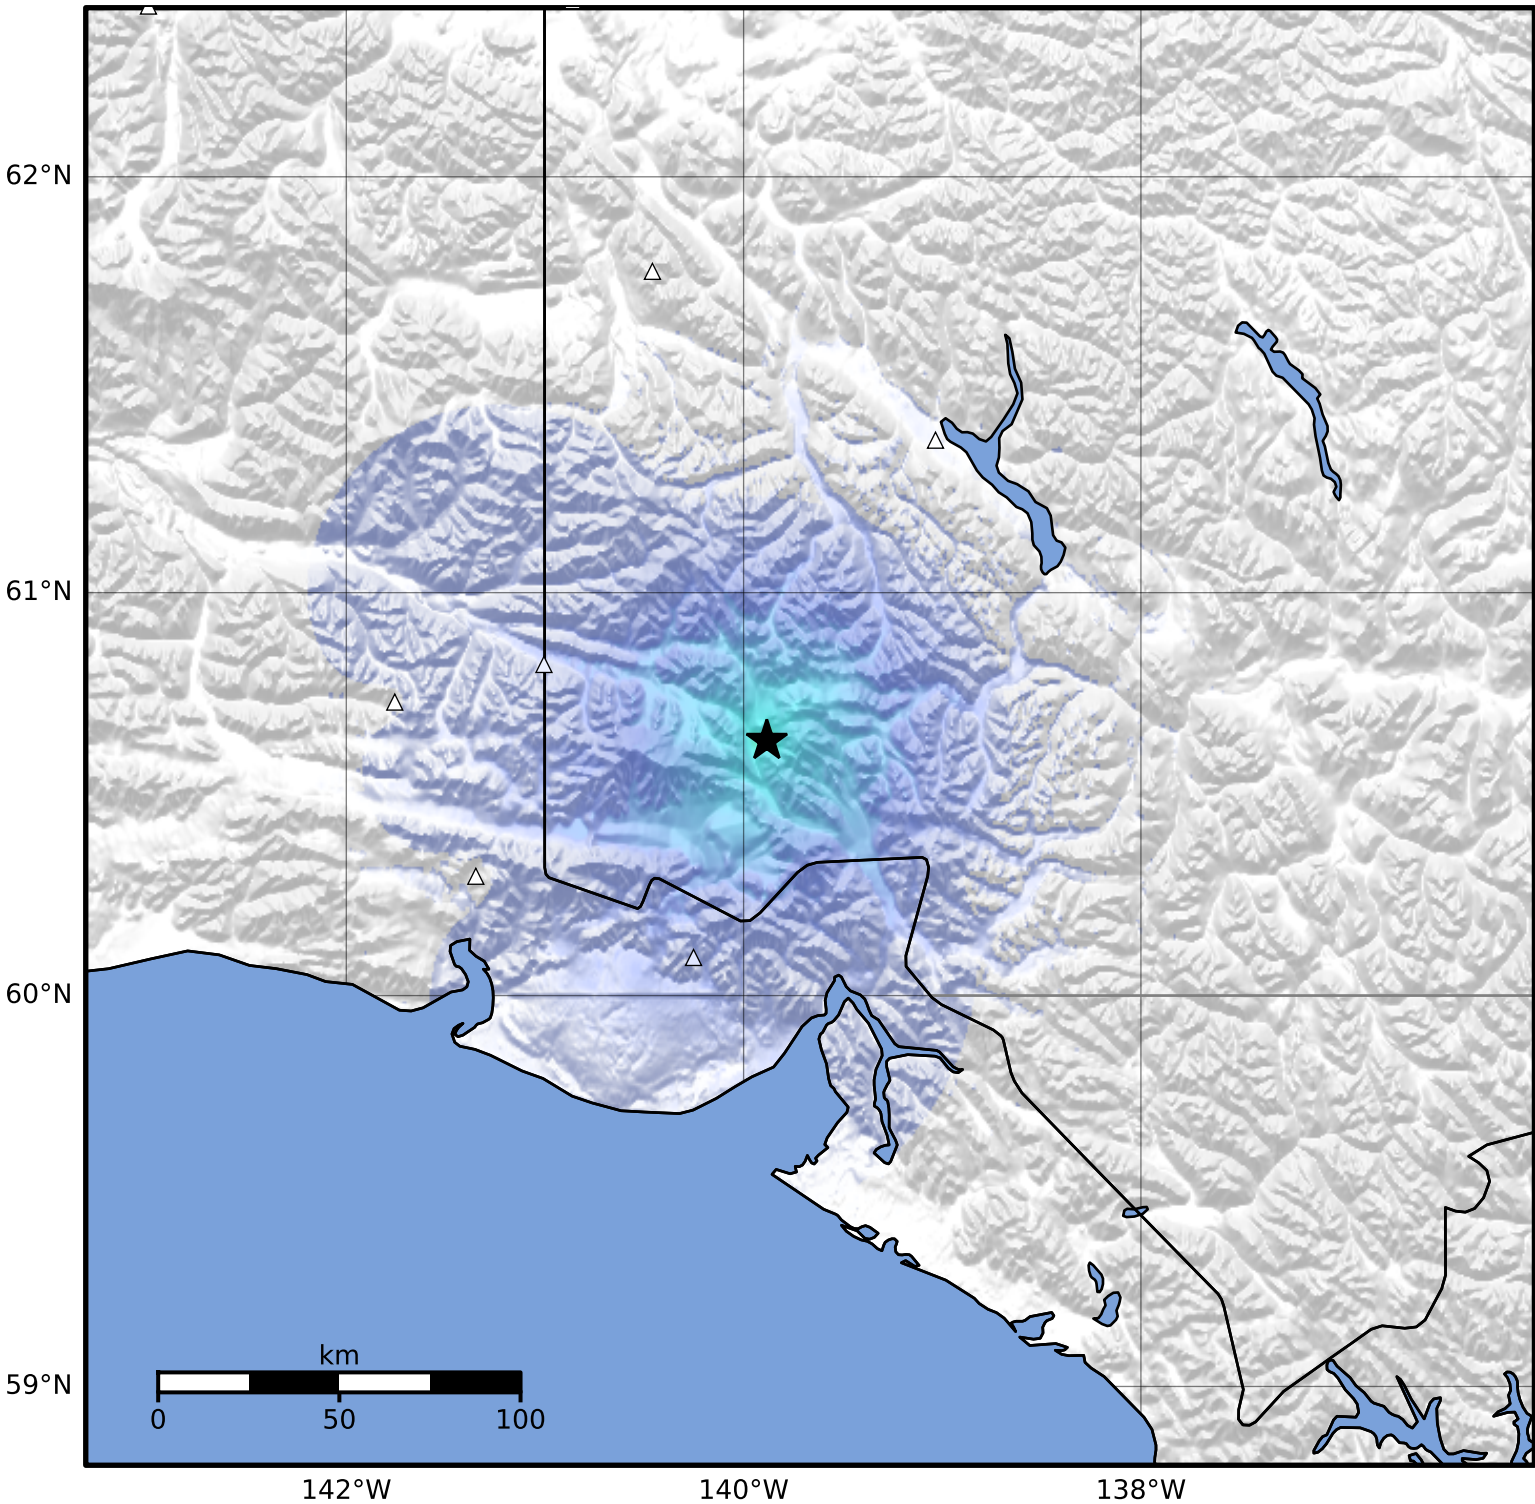

Macroseismic Intensity Map Alaska Earthquake Center
 ShakeMap: 2025yaizku / 60.63622283935547 / -139.8831329345703
 Dec 07, 2025 03:04:16 UTC M3.9 N60.64 W139.88 Depth: 2.3km ID:2025yaizku

SHAKING	Not felt	Weak	Light	Moderate	Strong	Very strong	Severe	Violent	Extreme
DAMAGE	None	None	None	Very light	Light	Moderate	Moderate/heavy	Heavy	Very heavy
PGA(%g)	<0.0464	0.297	2.76	6.2	11.5	21.5	40.1	74.7	>139
PGV(cm/s)	<0.0215	0.135	1.41	4.65	9.64	20	41.4	85.8	>178
INTENSITY	I	II-III	IV	V	VI	VII	VIII	IX	X+

Scale based on Worden et al. (2012)

Version 1: Processed 2025-12-10T19:16:38Z

△ Seismic Instrument ○ Reported Intensity

★ Epicenter