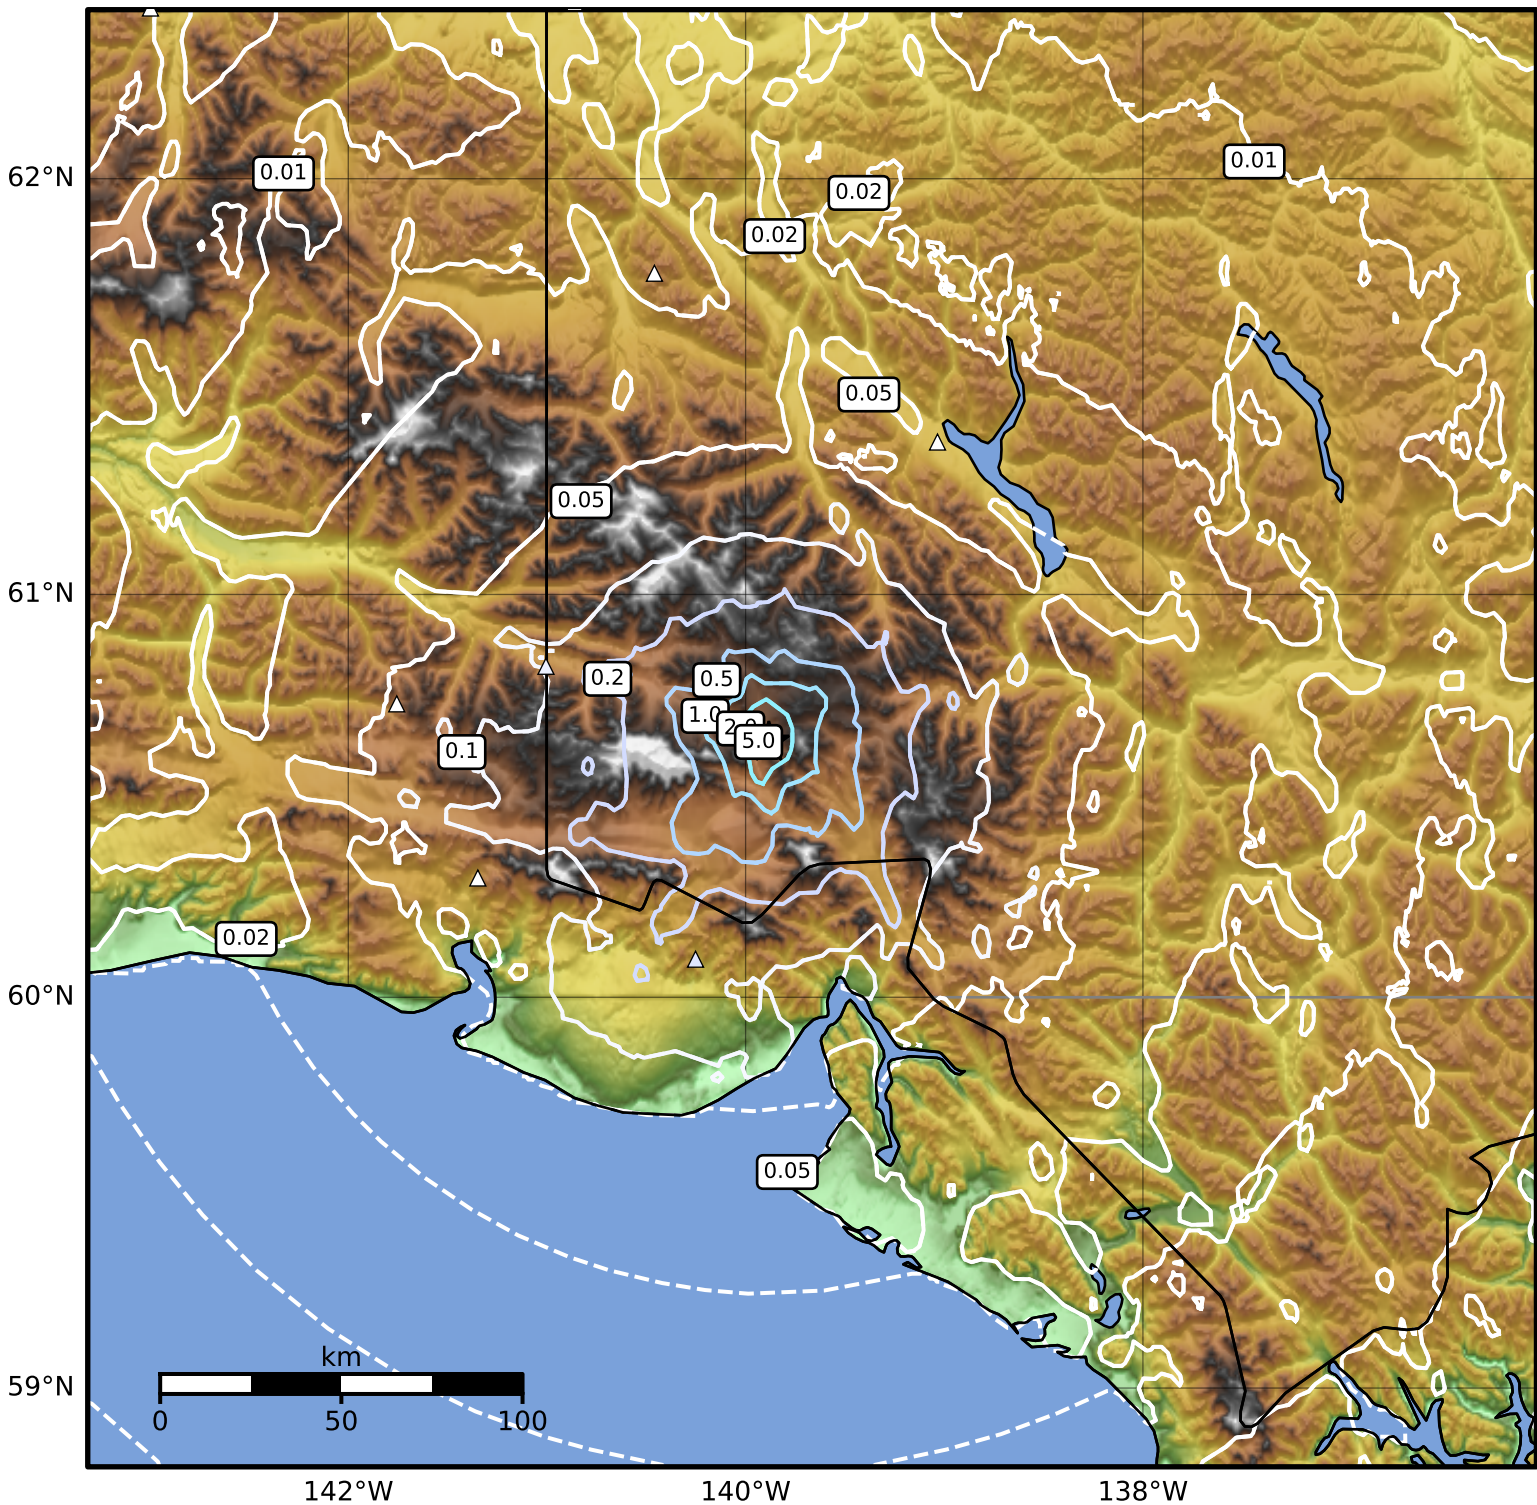

0.3 Second Peak Spectral Acceleration Map Alaska Earthquake Center
ShakeMap: 2025yaizku / 60.63622283935547 / -139.8831329345703
Dec 07, 2025 03:04:16 UTC M3.9 N60.64 W139.88 Depth: 2.3km ID:2025yaizku

SA(0.3) (%g)	0.1	0.2	0.5	1	2	5	10	20	50	100	200
--------------	-----	-----	-----	---	---	---	----	----	----	-----	-----

Scale based on Worden et al. (2012)

△ Seismic Instrument ○ Reported Intensity

★ Epicenter