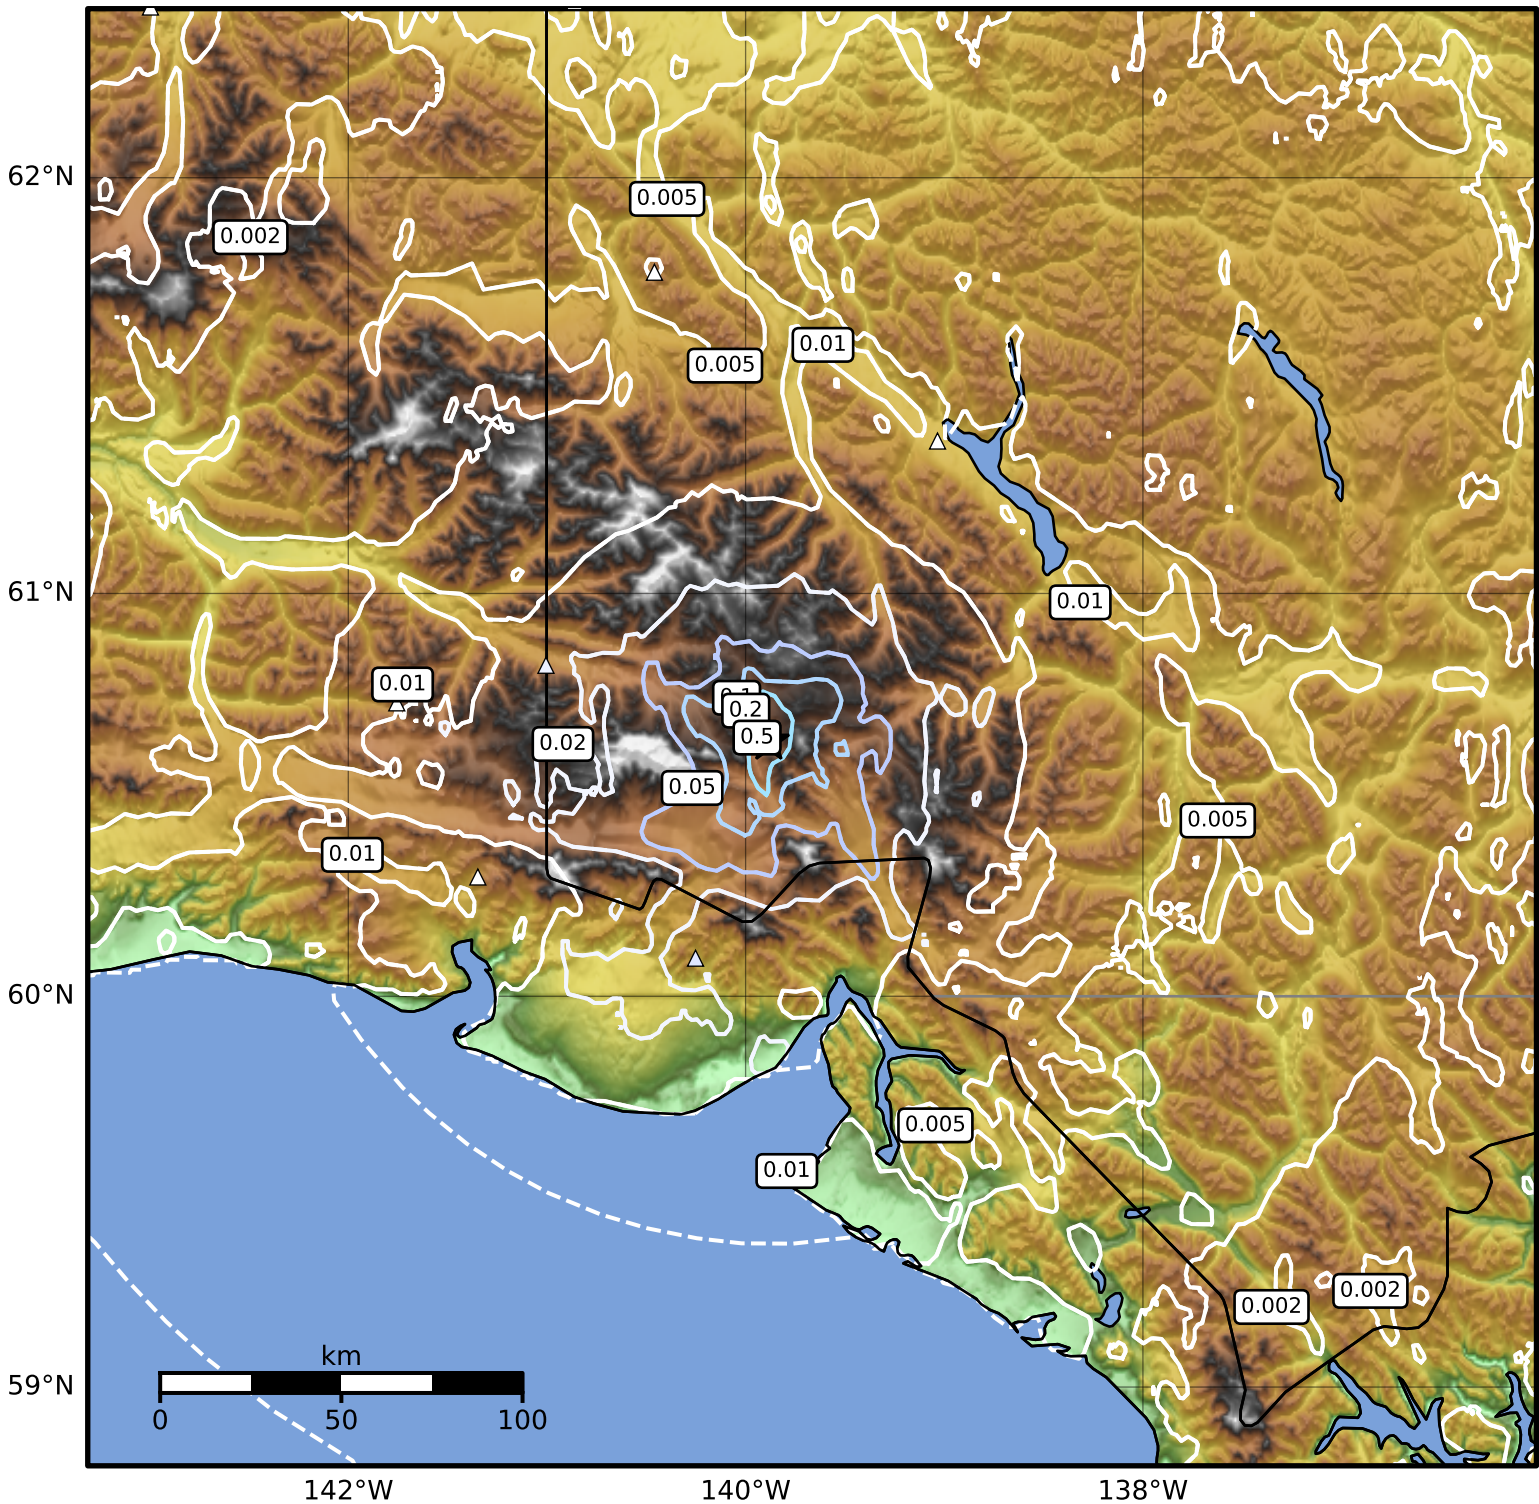

1.0 Second Peak Spectral Acceleration Map Alaska Earthquake Center  
ShakeMap: 2025yaizku / 60.63622283935547 / -139.8831329345703  
Dec 07, 2025 03:04:16 UTC M3.9 N60.64 W139.88 Depth: 2.3km ID:2025yaizku

SA(1.0) (%g)	0.1	0.2	0.5	1	2	5	10	20	50	100	200
--------------	-----	-----	-----	---	---	---	----	----	----	-----	-----

Scale based on Worden et al. (2012)

Version 1: Processed 2025-12-10T19:16:38Z

△ Seismic Instrument ○ Reported Intensity

★ Epicenter