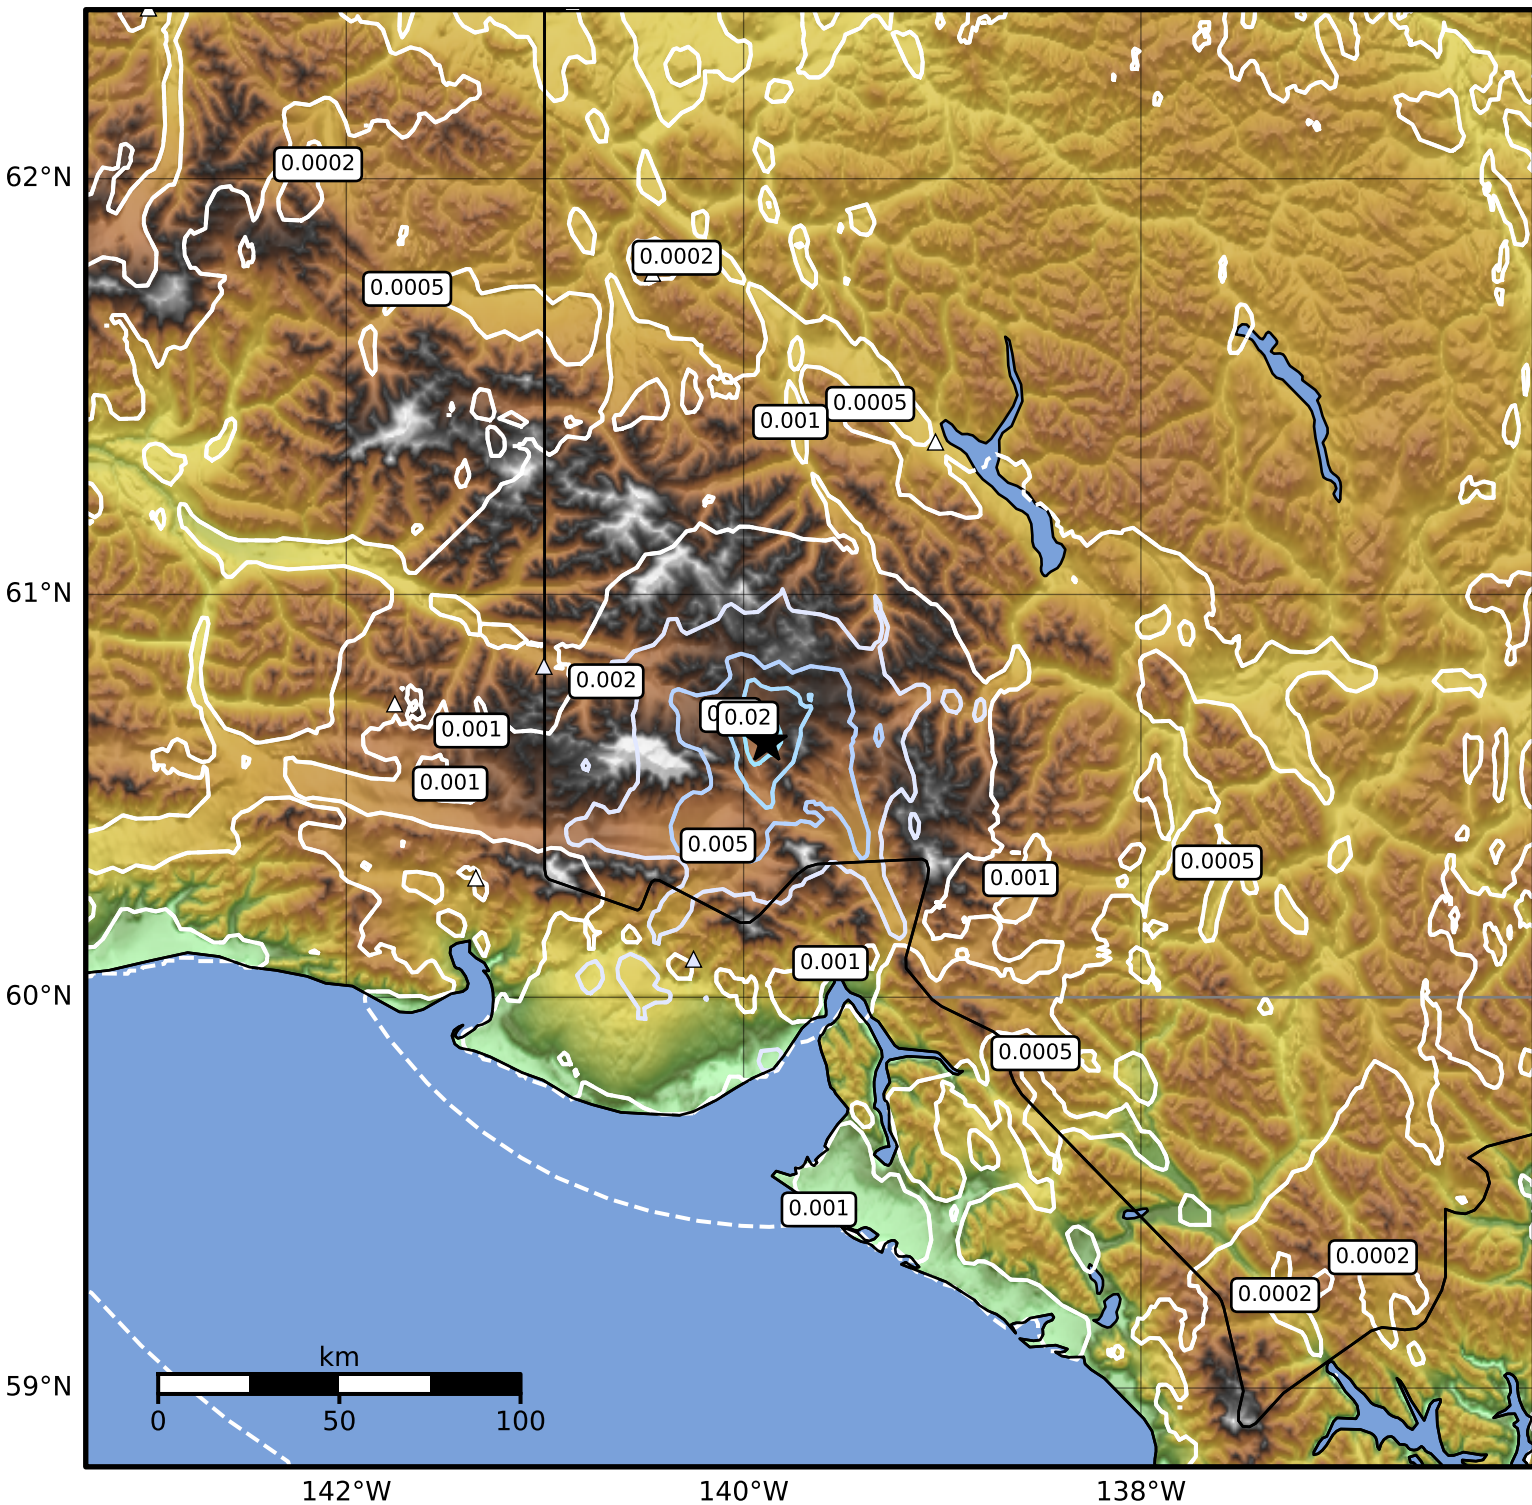

3.0 Second Peak Spectral Acceleration Map Alaska Earthquake Center
 ShakeMap: 2025yaizku / 60.63622283935547 / -139.8831329345703
 Dec 07, 2025 03:04:16 UTC M3.9 N60.64 W139.88 Depth: 2.3km ID:2025yaizku

Scale based on Worden et al. (2012)

Version 1: Processed 2025-12-10T19:16:38Z

△ Seismic Instrument ○ Reported Intensity

★ Epicenter