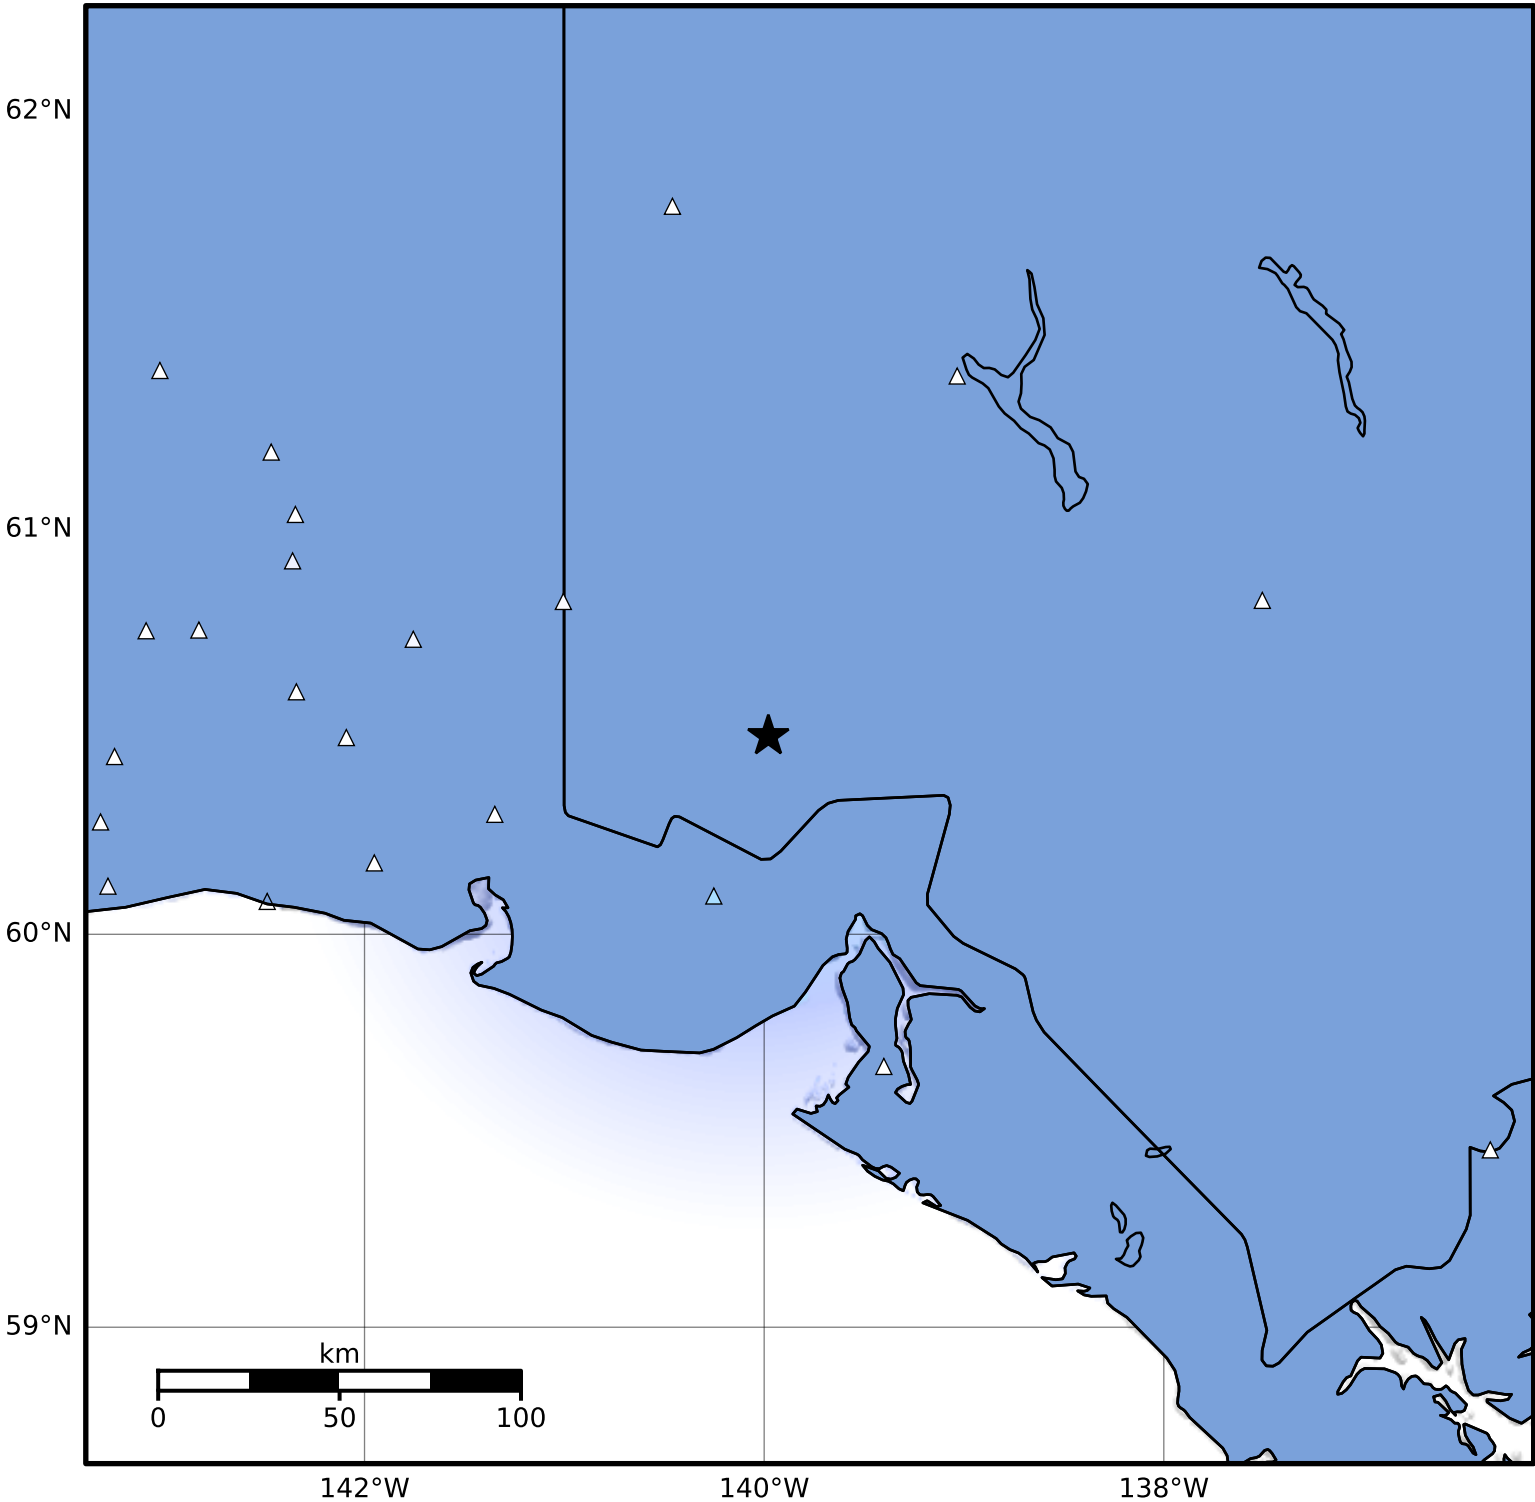

Macroseismic Intensity Map Alaska Earthquake Center
 ShakeMap: 2025yajnpv / 60.49354934692383 / -139.97872924804688
 Dec 07, 2025 03:20:05 UTC M4.4 N60.49 W139.98 Depth: 5.2km ID:2025yajnpv

SHAKING	Not felt	Weak	Light	Moderate	Strong	Very strong	Severe	Violent	Extreme
DAMAGE	None	None	None	Very light	Light	Moderate	Moderate/heavy	Heavy	Very heavy
PGA(%g)	<0.0464	0.297	2.76	6.2	11.5	21.5	40.1	74.7	>139
PGV(cm/s)	<0.0215	0.135	1.41	4.65	9.64	20	41.4	85.8	>178
INTENSITY	I	II-III	IV	V	VI	VII	VIII	IX	X+

Scale based on Worden et al. (2012)

Version 1: Processed 2025-12-10T21:09:53Z

△ Seismic Instrument ○ Reported Intensity

★ Epicenter