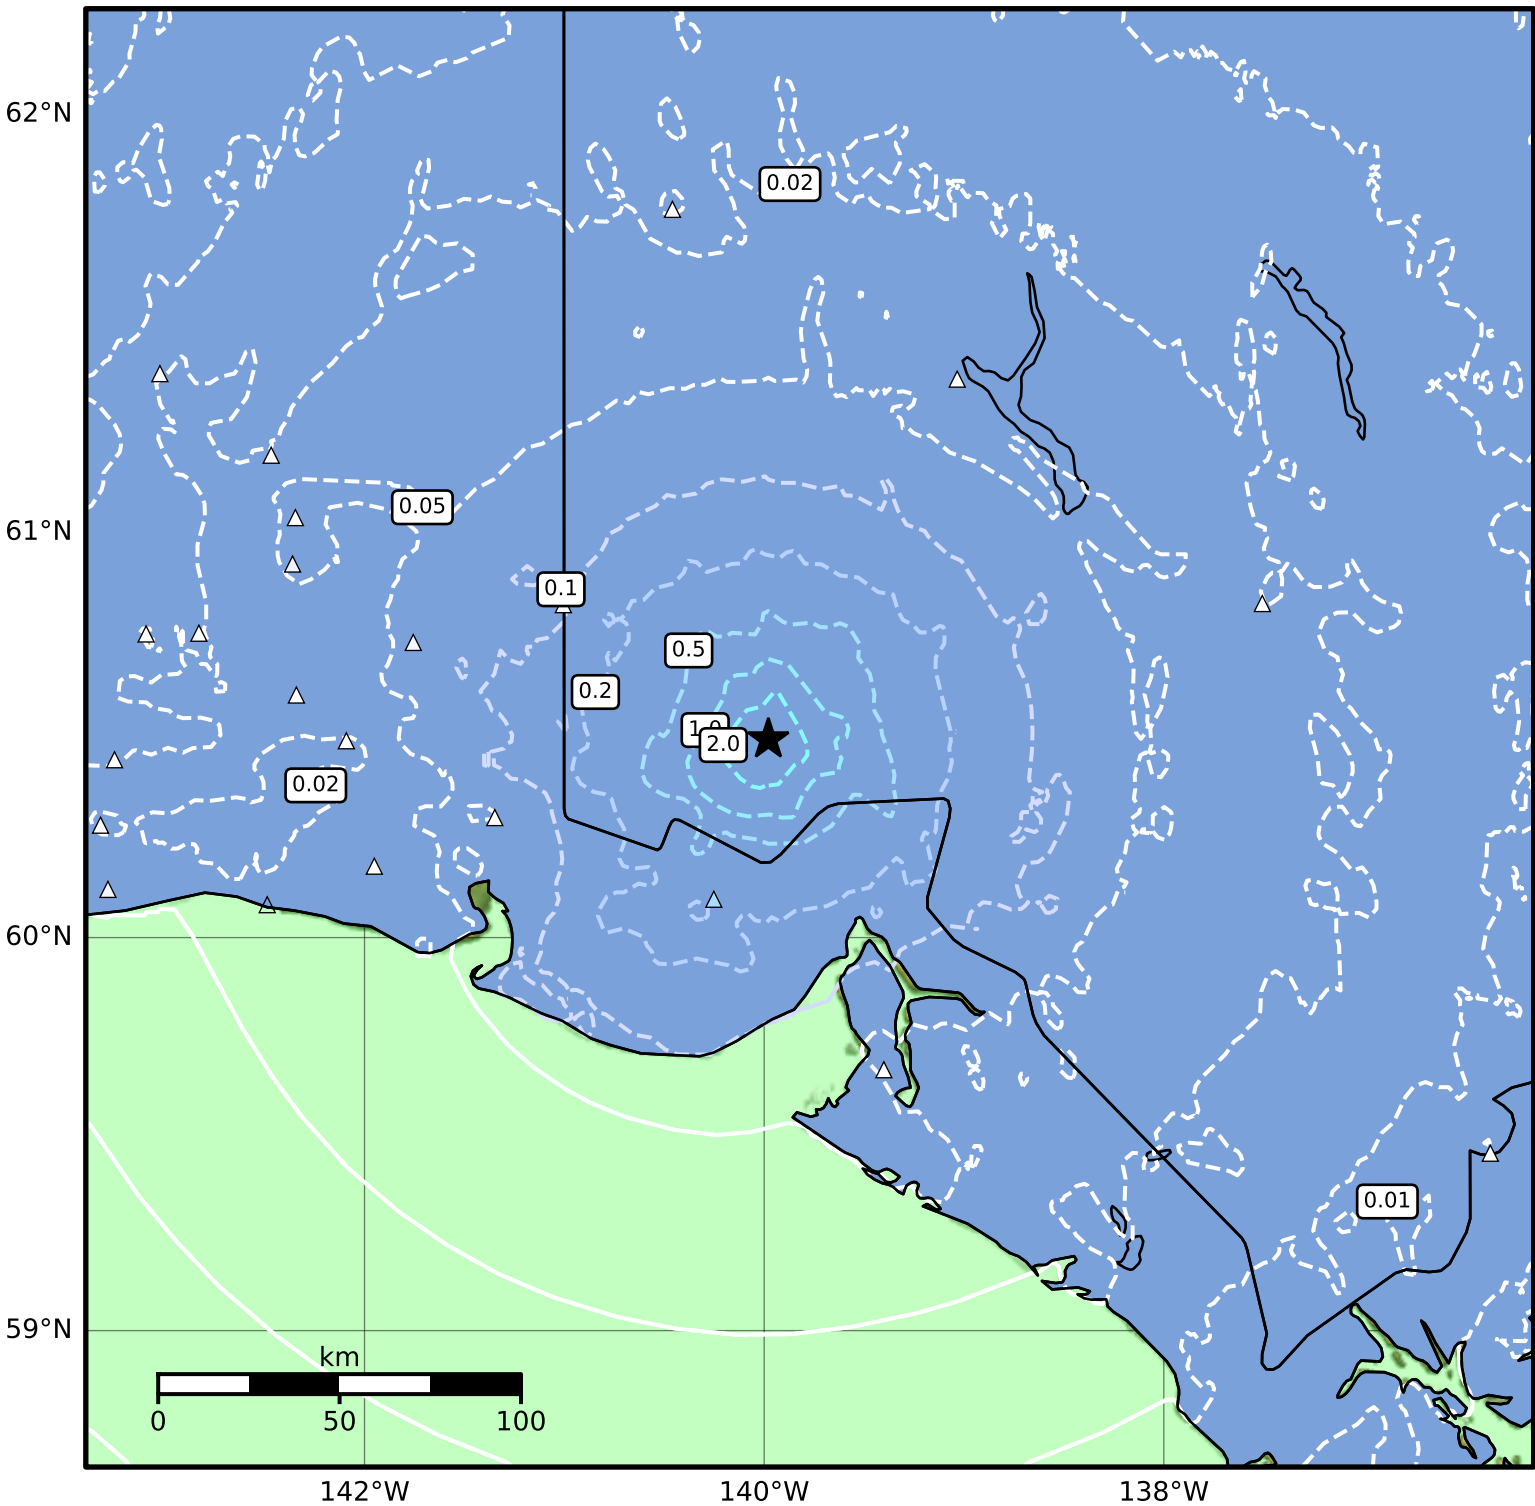

Peak Ground Acceleration Map Alaska Earthquake Center
ShakeMap: 2025yajnpv / 60.49354934692383 / -139.97872924804688
Dec 07, 2025 03:20:05 UTC M4.4 N60.49 W139.98 Depth: 5.2km ID:2025yajnpv

PGA (%g)	0.1	0.2	0.5	1	2	5	10	20	50	100	200
----------	-----	-----	-----	---	---	---	----	----	----	-----	-----

Scale based on Worden et al. (2012)

Version 1: Processed 2025-12-10T21:09:53Z

△ Seismic Instrument ○ Reported Intensity

★ Epicenter