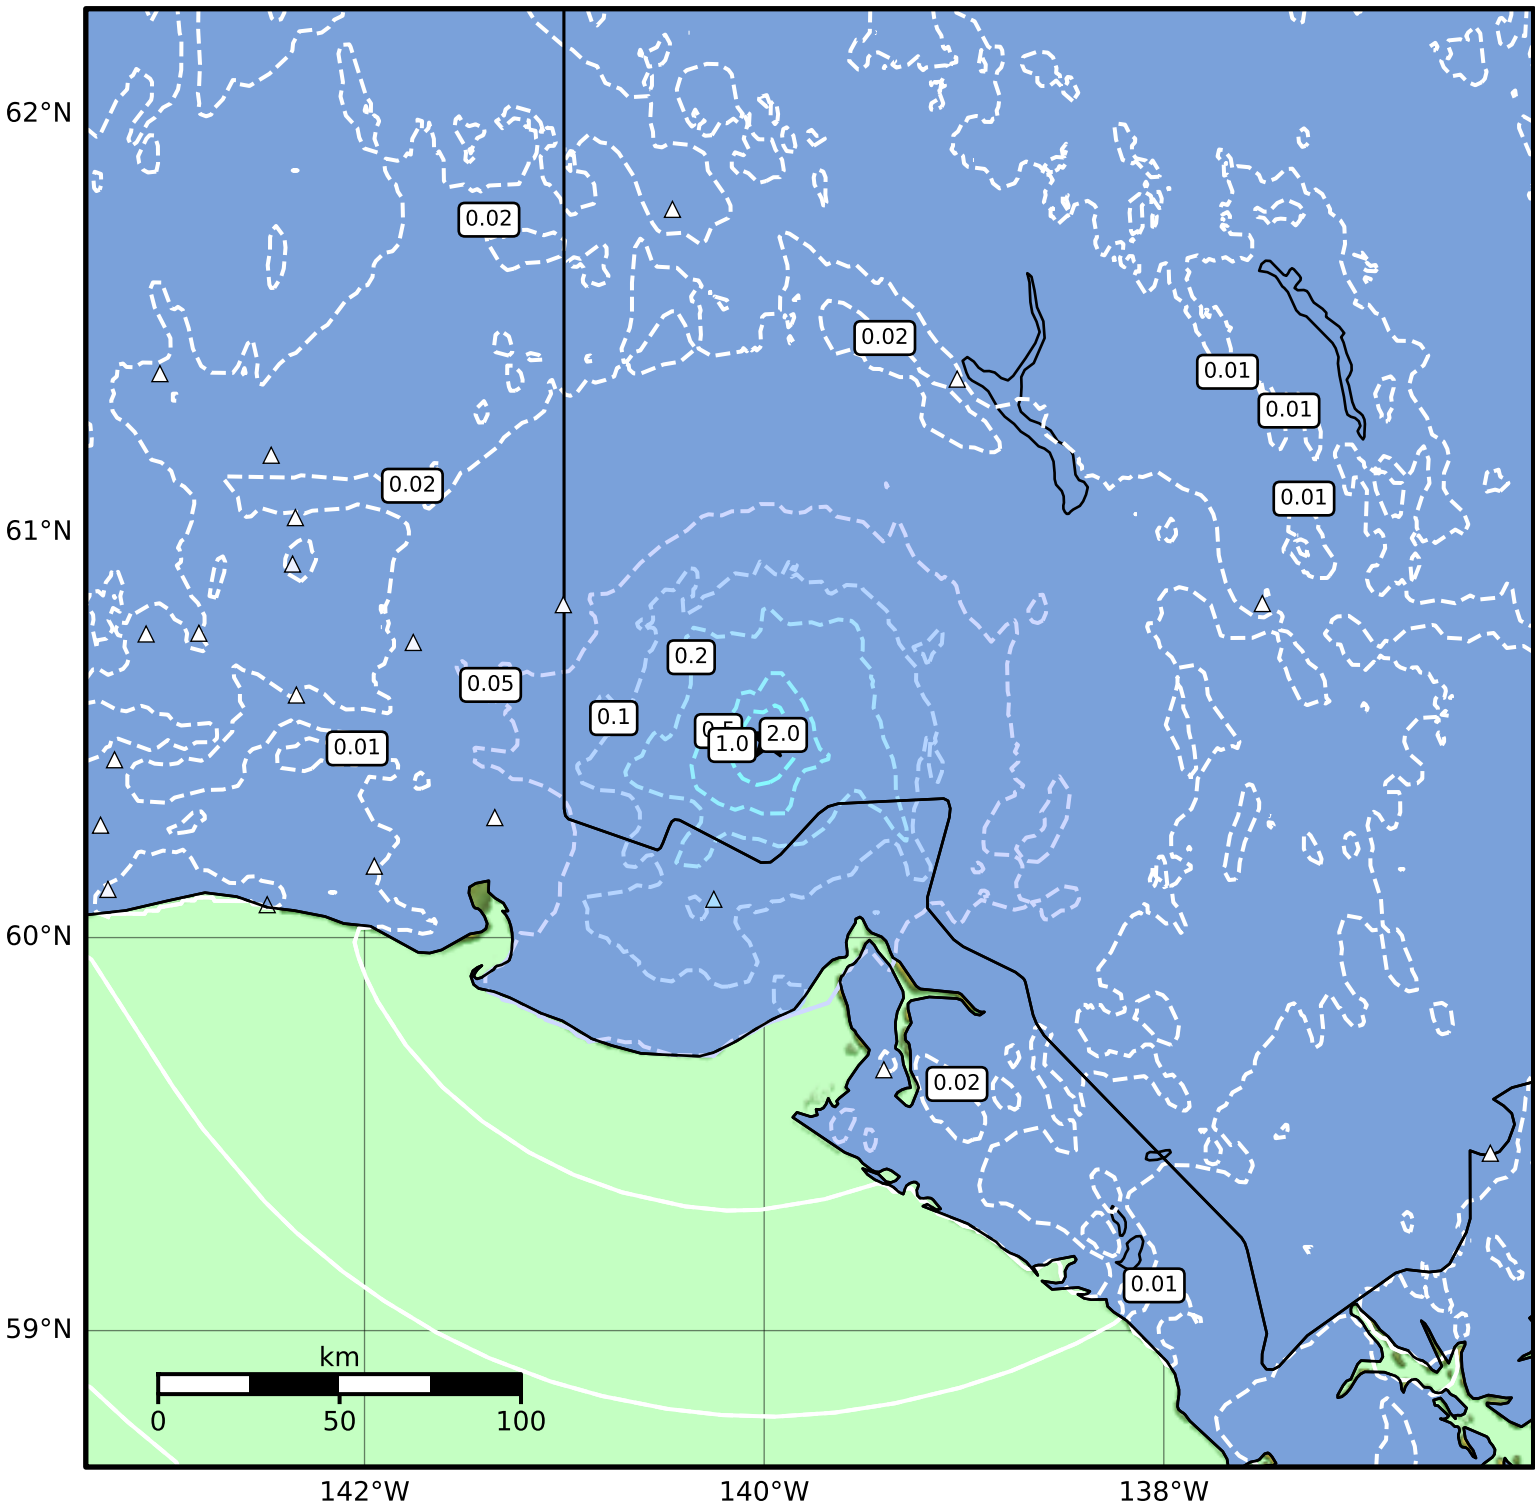

Peak Ground Velocity Map Alaska Earthquake Center
ShakeMap: 2025yajnpv / 60.49354934692383 / -139.97872924804688
Dec 07, 2025 03:20:05 UTC M4.4 N60.49 W139.98 Depth: 5.2km ID:2025yajnpv

PGV (cm/s)	0.1	0.2	0.5	1	2	5	10	20	50	100	200
------------	-----	-----	-----	---	---	---	----	----	----	-----	-----

Scale based on Worden et al. (2012)

Version 1: Processed 2025-12-10T21:09:53Z

△ Seismic Instrument ○ Reported Intensity

★ Epicenter