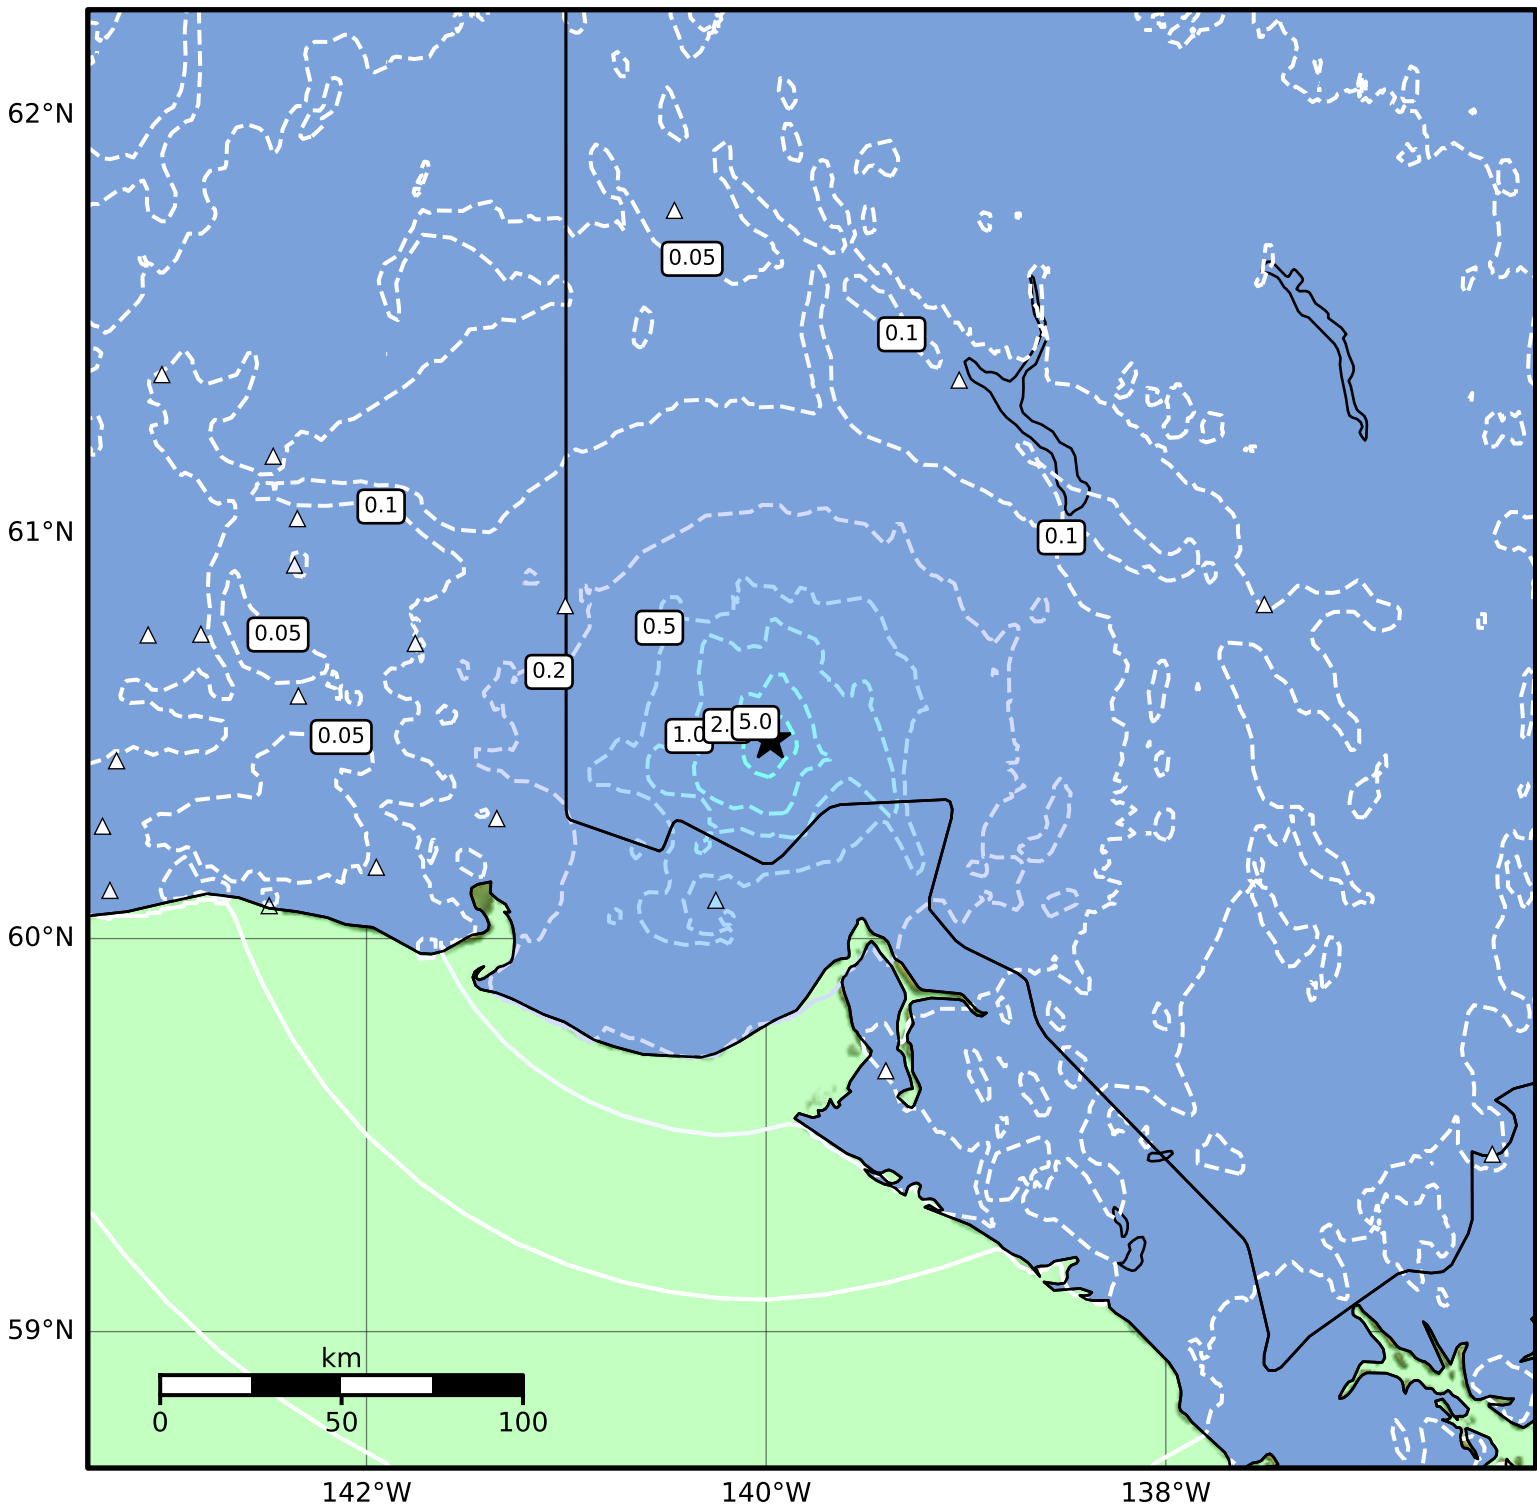

0.3 Second Peak Spectral Acceleration Map Alaska Earthquake Center  
ShakeMap: 2025yajnpv / 60.49354934692383 / -139.97872924804688  
Dec 07, 2025 03:20:05 UTC M4.4 N60.49 W139.98 Depth: 5.2km ID:2025yajnpv

<b>SA(0.3) (%g)</b>	<b>0.1</b>	<b>0.2</b>	<b>0.5</b>	<b>1</b>	<b>2</b>	<b>5</b>	<b>10</b>	<b>20</b>	<b>50</b>	<b>100</b>	<b>200</b>
---------------------	------------	------------	------------	----------	----------	----------	-----------	-----------	-----------	------------	------------

Scale based on Worden et al. (2012)

Version 1: Processed 2025-12-10T21:09:53Z

△ Seismic Instrument ○ Reported Intensity

★ Epicenter