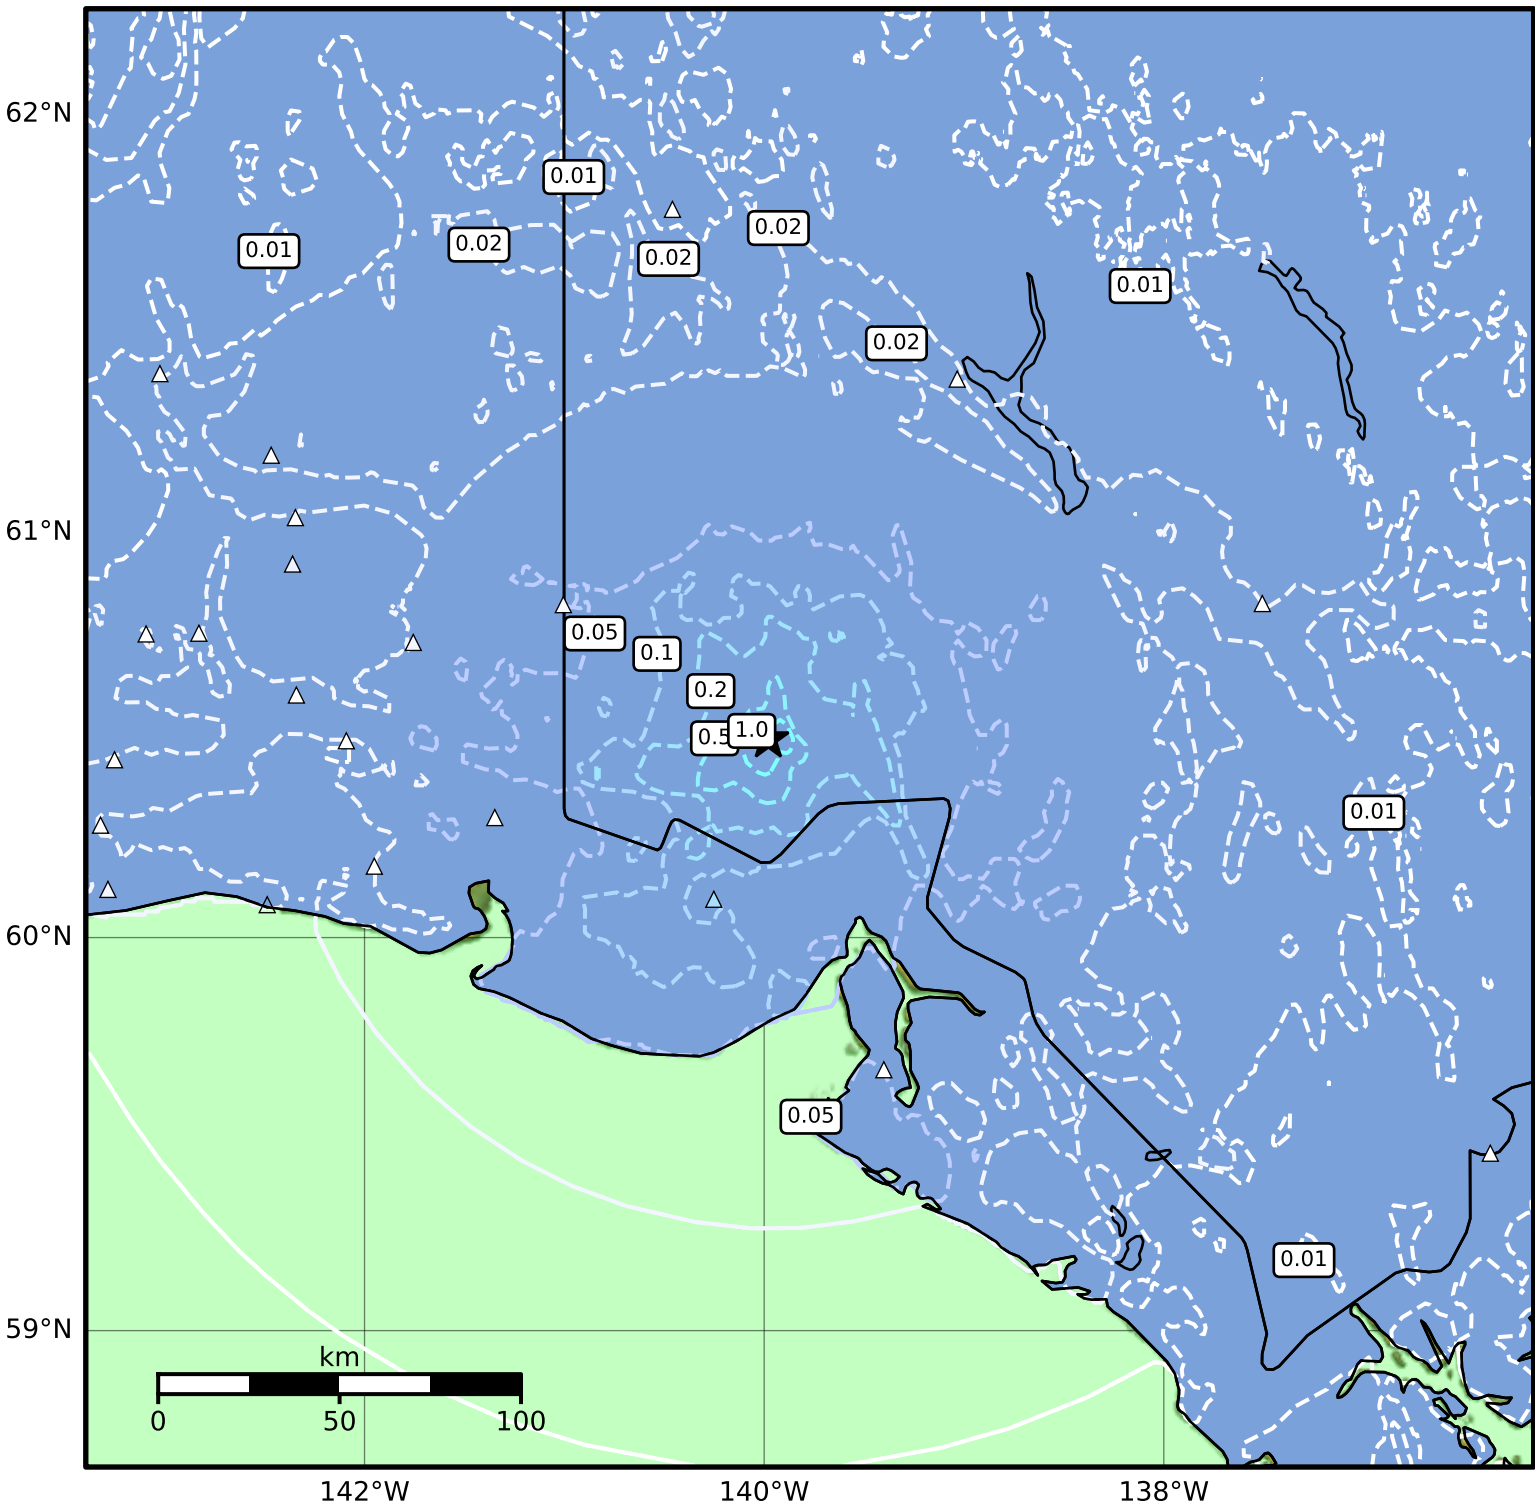

1.0 Second Peak Spectral Acceleration Map Alaska Earthquake Center
 ShakeMap: 2025yajnpv / 60.49354934692383 / -139.97872924804688
 Dec 07, 2025 03:20:05 UTC M4.4 N60.49 W139.98 Depth: 5.2km ID:2025yajnpv

SA(1.0) (%g)	0.1	0.2	0.5	1	2	5	10	20	50	100	200
--------------	-----	-----	-----	---	---	---	----	----	----	-----	-----

Scale based on Worden et al. (2012)

Version 1: Processed 2025-12-10T21:09:53Z

△ Seismic Instrument ○ Reported Intensity

★ Epicenter