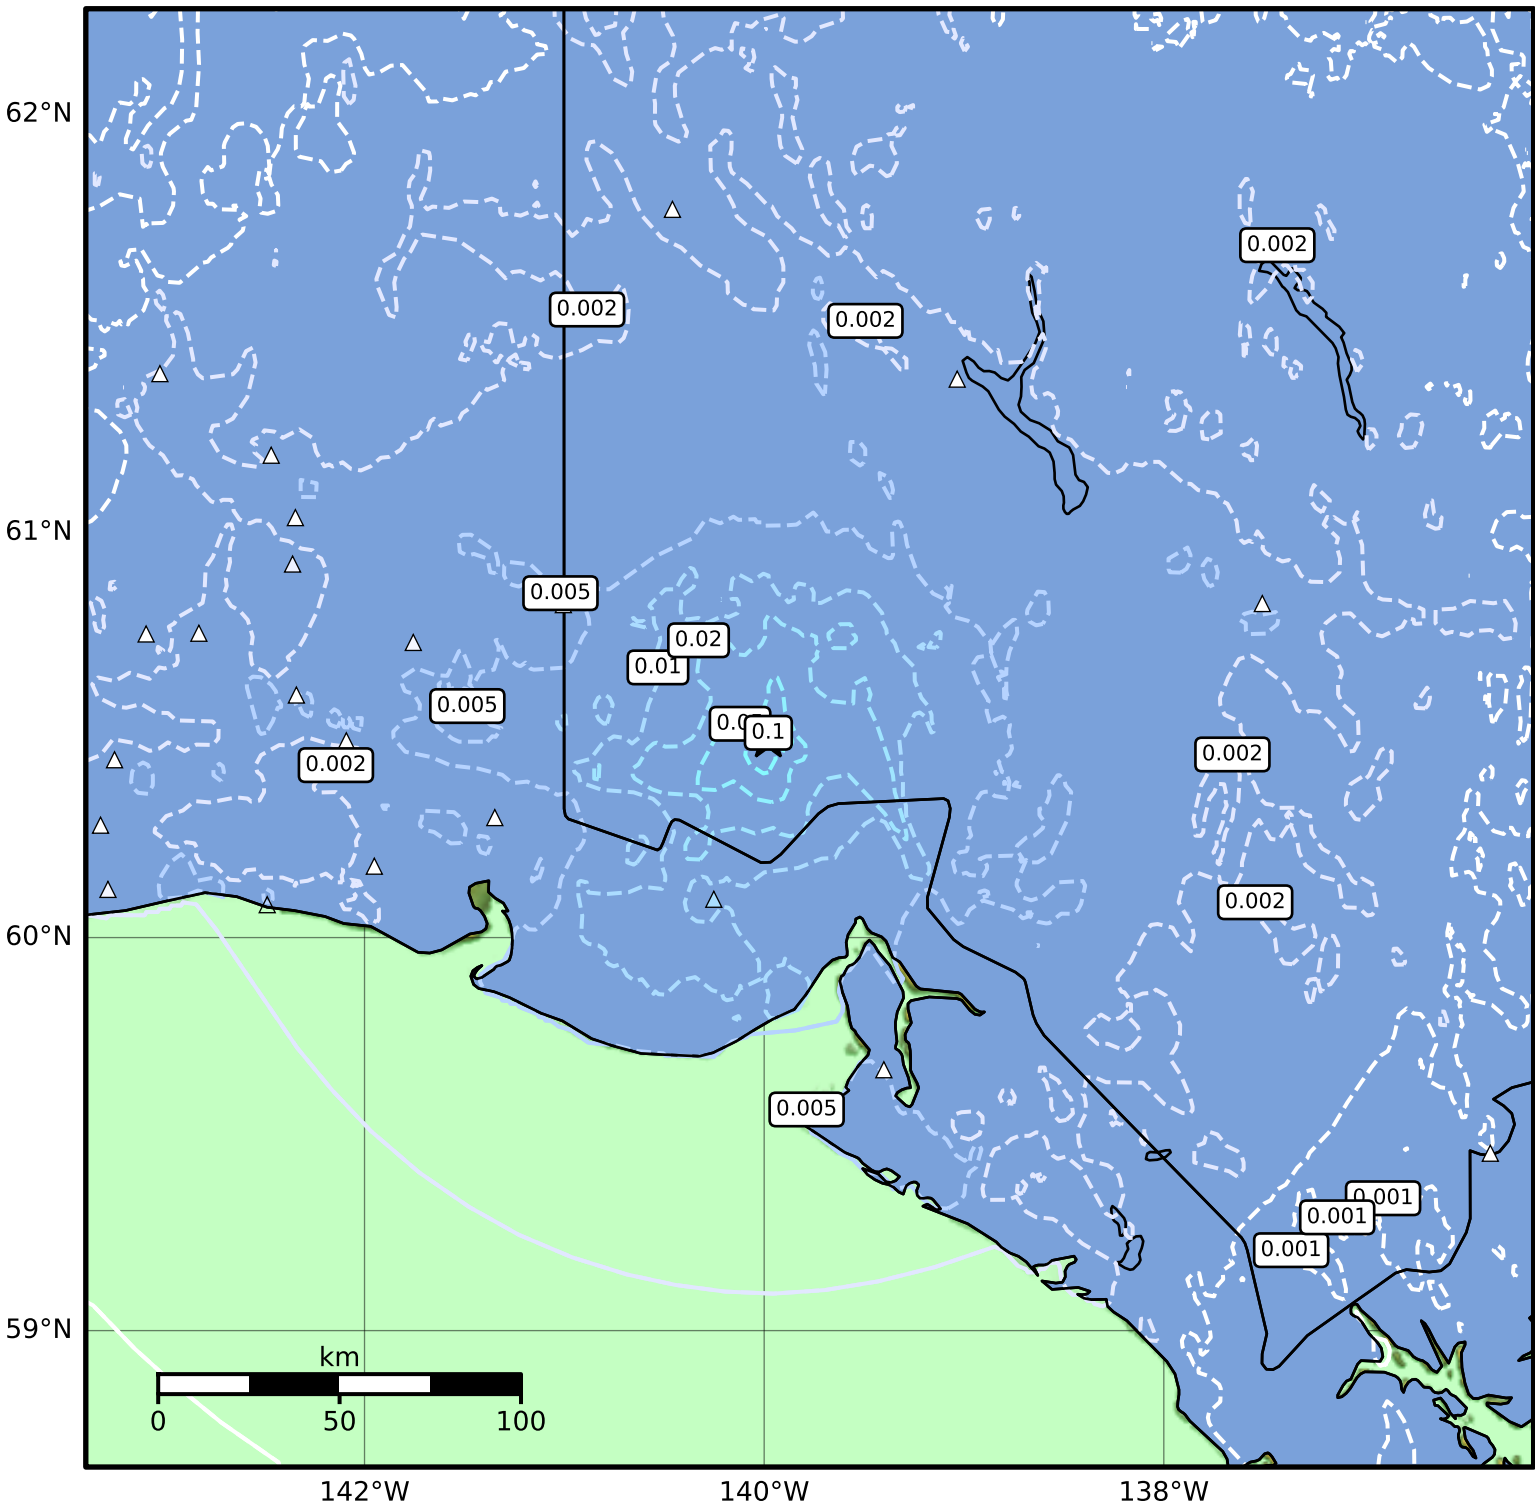

3.0 Second Peak Spectral Acceleration Map Alaska Earthquake Center
ShakeMap: 2025yajnpv / 60.49354934692383 / -139.97872924804688
Dec 07, 2025 03:20:05 UTC M4.4 N60.49 W139.98 Depth: 5.2km ID:2025yajnpv

SA(3.0) (%g) 0.1 0.2 0.5 1 2 5 10 20 50

Scale based on Worden et al. (2012)

Version 1: Processed 2025-12-10T21:09:53Z

△ Seismic Instrument ○ Reported Intensity

★ Epicenter