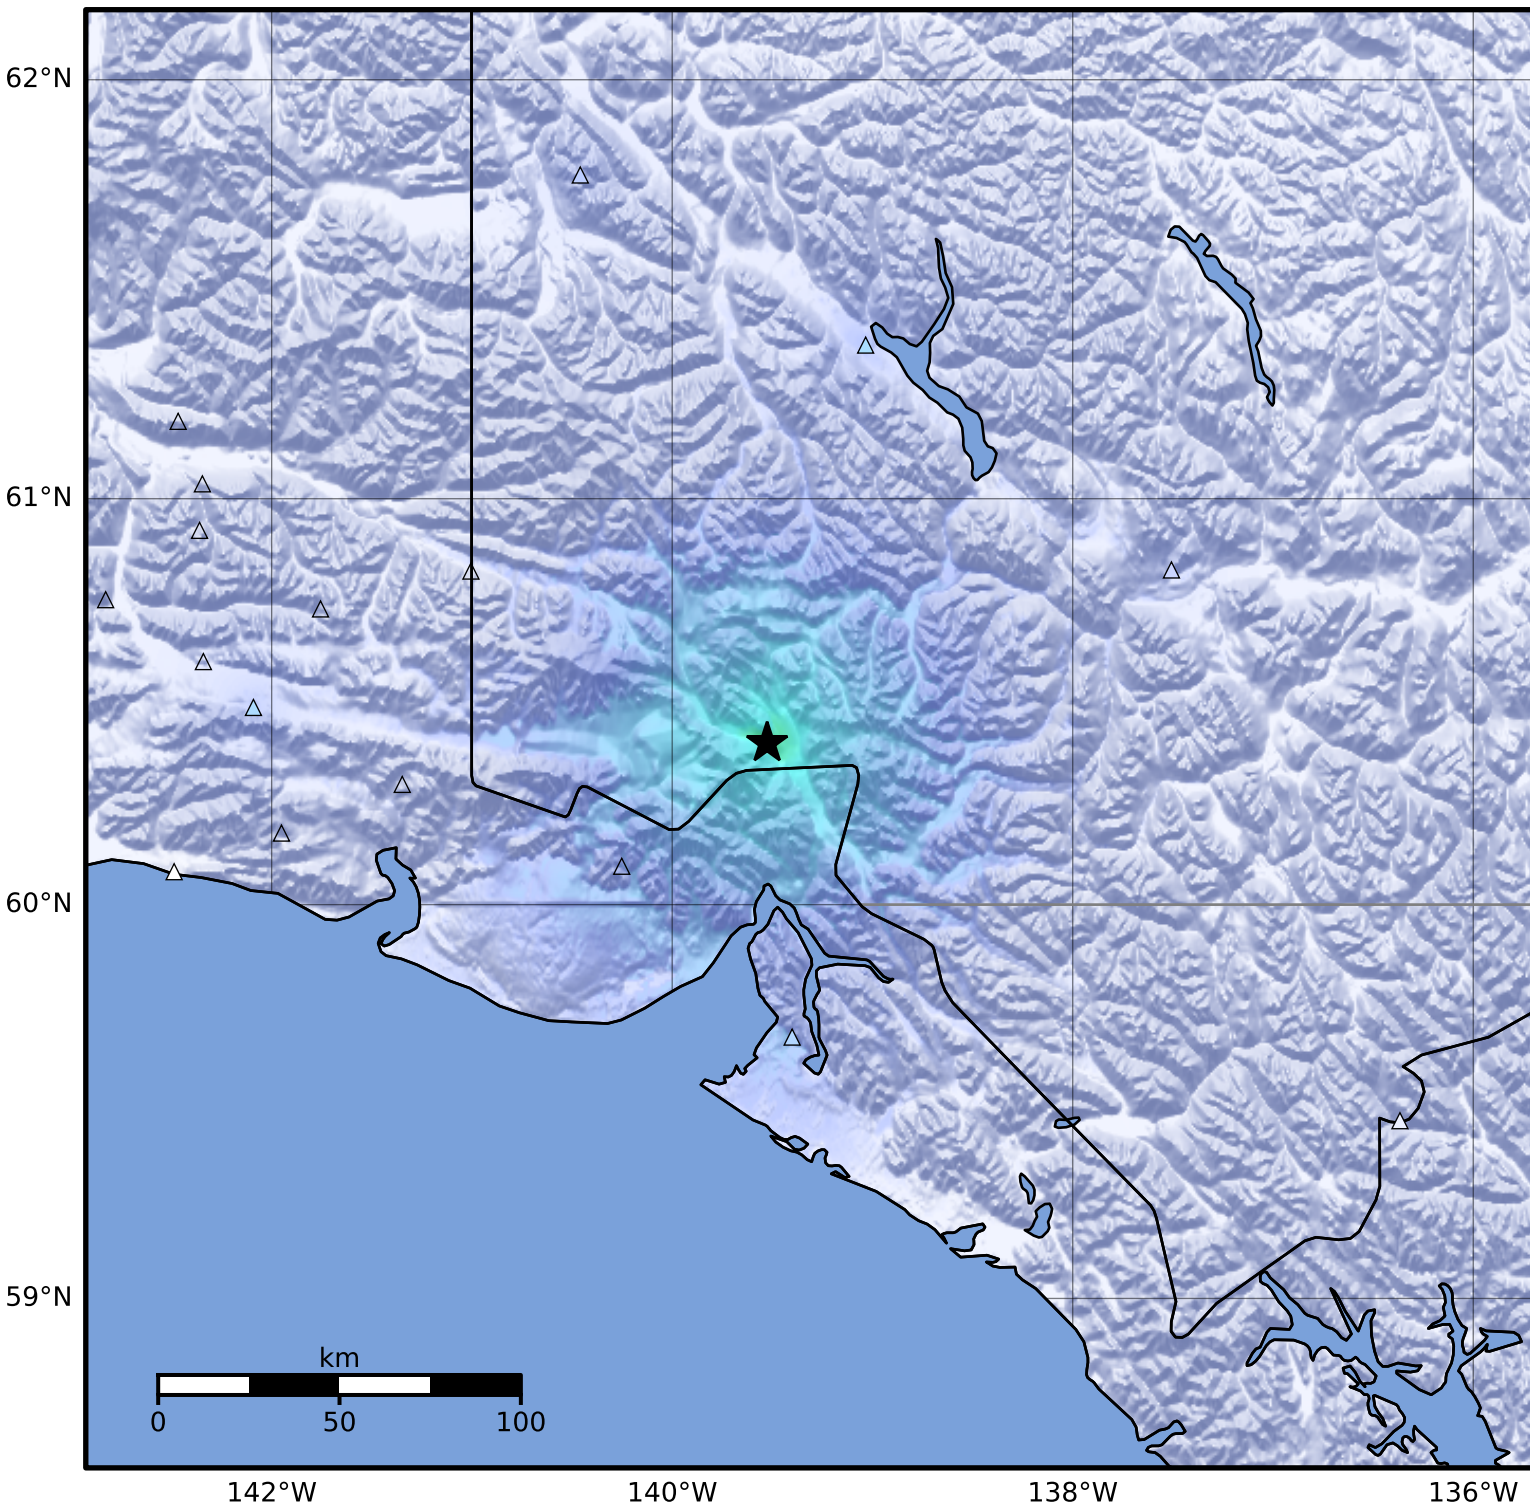

Macroseismic Intensity Map Alaska Earthquake Center
 ShakeMap: 2025yalnbi / 60.4021224975586 / -139.5255584716797
 Dec 07, 2025 04:19:45 UTC M4.0 N60.40 W139.53 Depth: 1.2km ID:2025yalnbi

SHAKING	Not felt	Weak	Light	Moderate	Strong	Very strong	Severe	Violent	Extreme
DAMAGE	None	None	None	Very light	Light	Moderate	Moderate/heavy	Heavy	Very heavy
PGA(%g)	<0.0464	0.297	2.76	6.2	11.5	21.5	40.1	74.7	>139
PGV(cm/s)	<0.0215	0.135	1.41	4.65	9.64	20	41.4	85.8	>178
INTENSITY	I	II-III	IV	V	VI	VII	VIII	IX	X+

Scale based on Worden et al. (2012)

Version 2: Processed 2025-12-10T23:10:31Z

△ Seismic Instrument ○ Reported Intensity

★ Epicenter