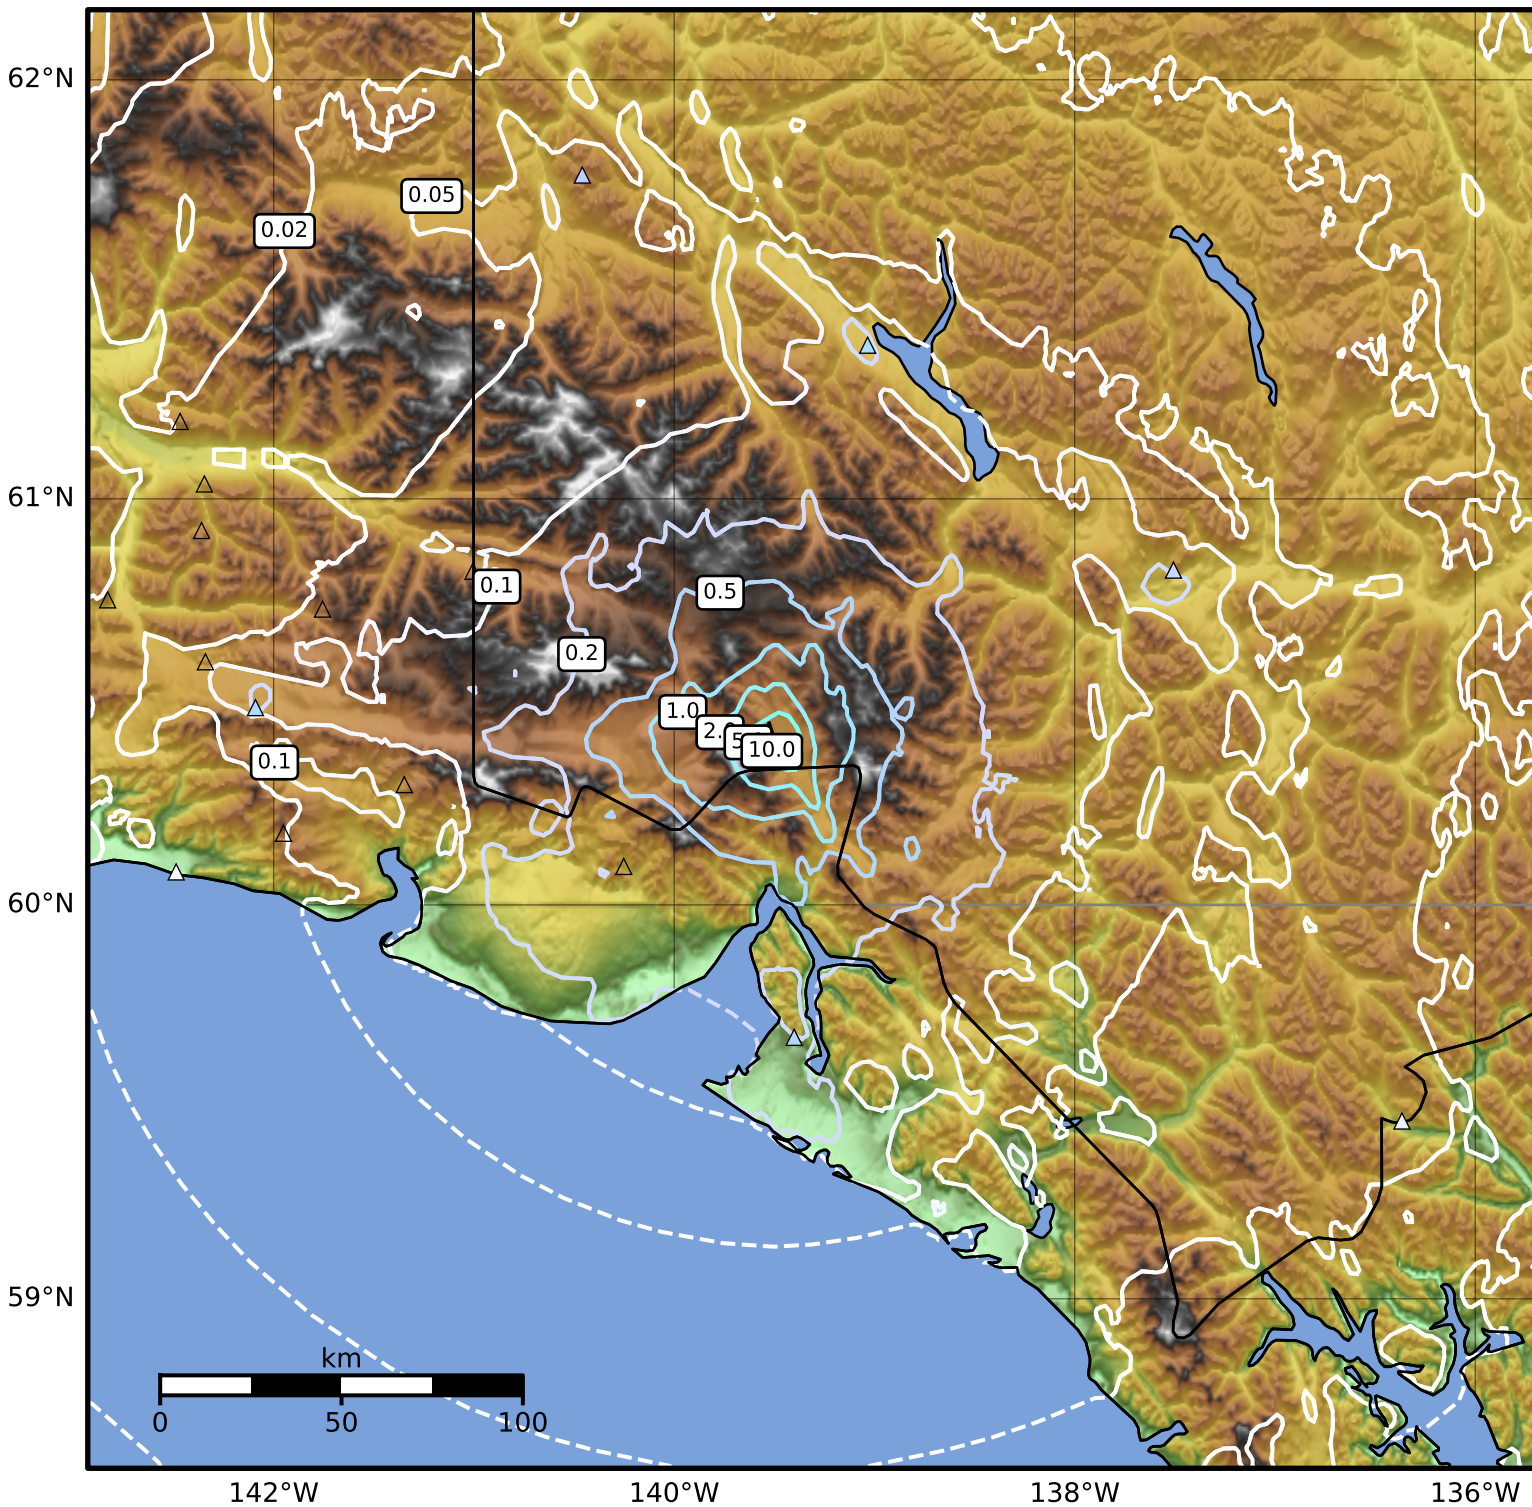

0.3 Second Peak Spectral Acceleration Map Alaska Earthquake Center  
 ShakeMap: 2025yalnbi / 60.4021224975586 / -139.5255584716797  
 Dec 07, 2025 04:19:45 UTC M4.0 N60.40 W139.53 Depth: 1.2km ID:2025yalnbi

★ Epicenter