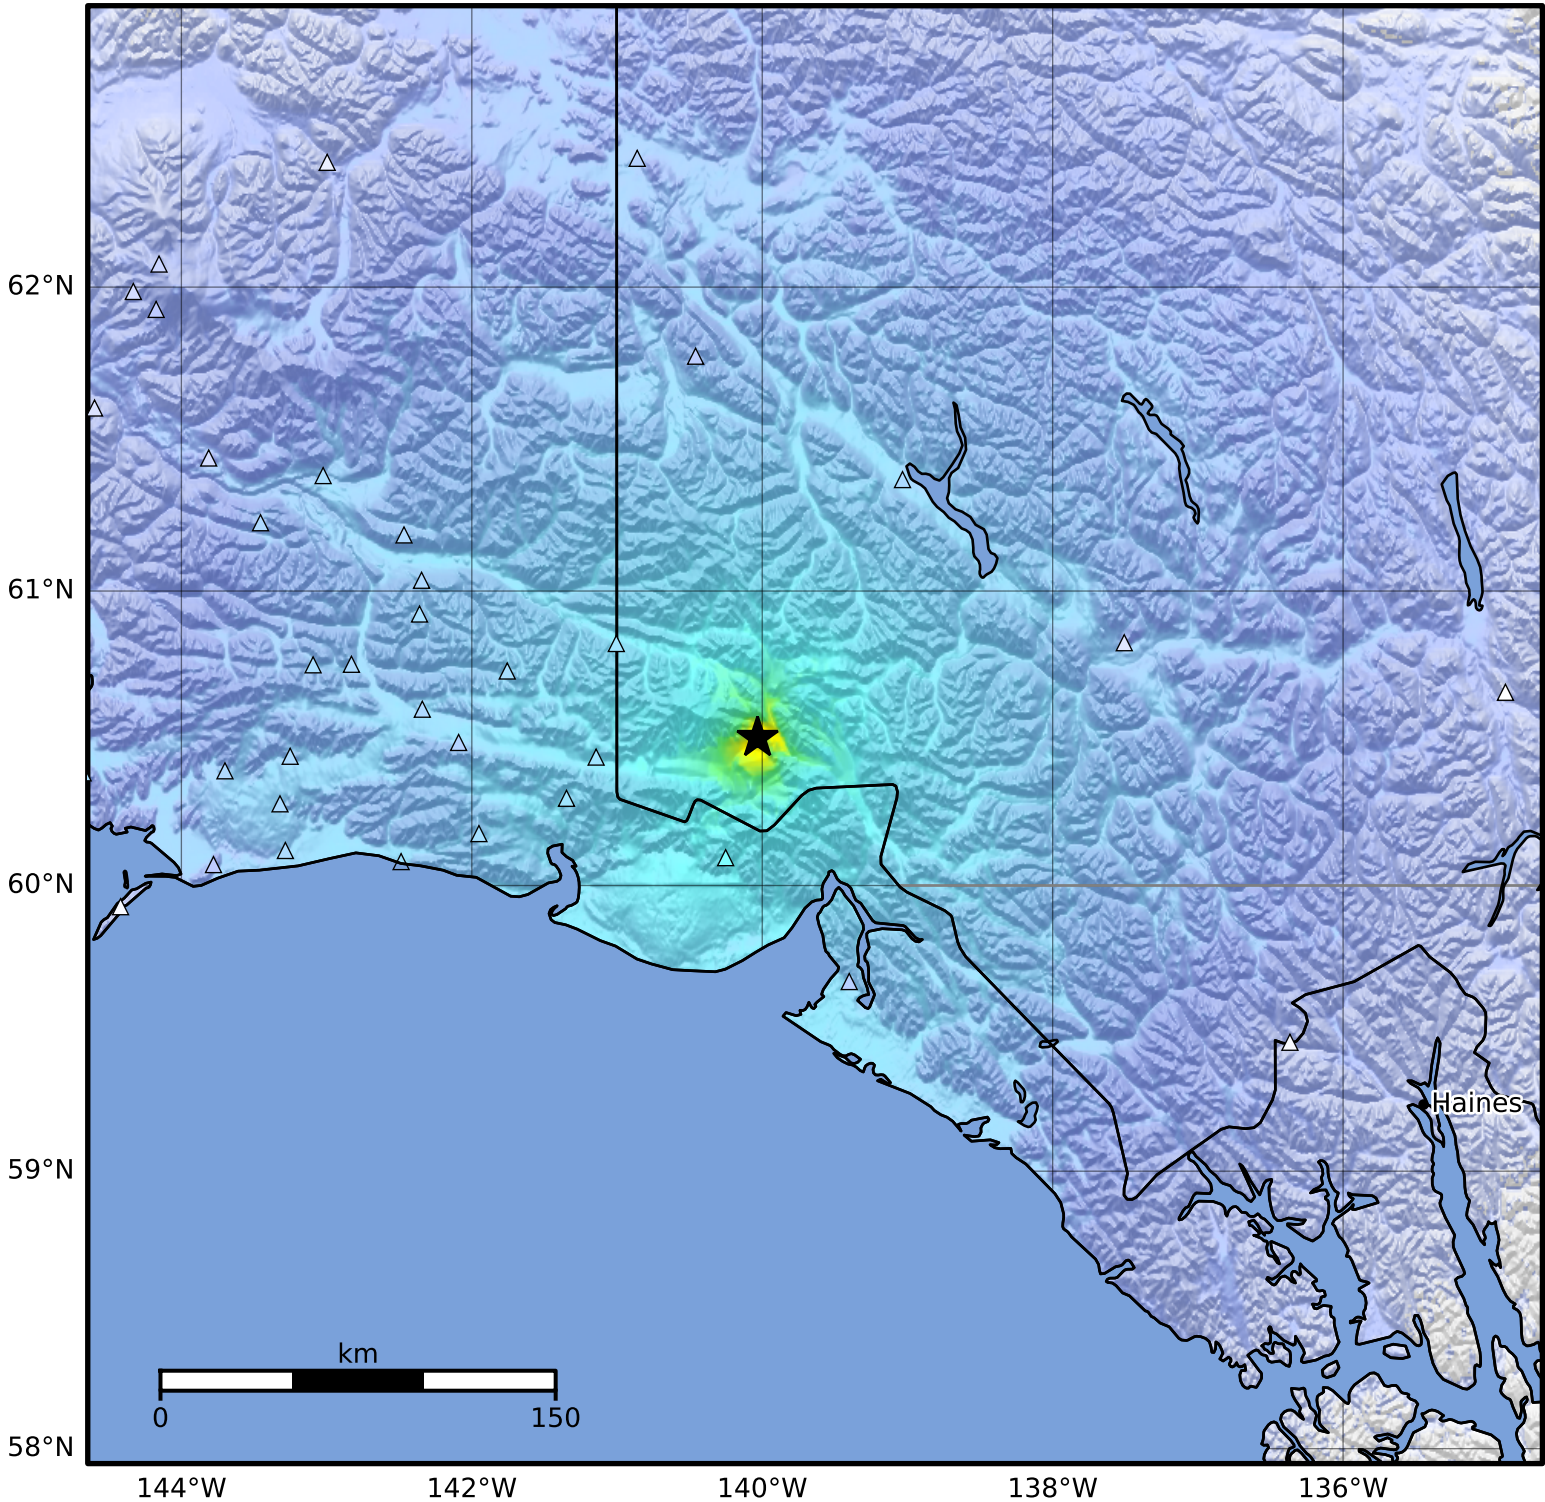

Macroseismic Intensity Map Alaska Earthquake Center  
 ShakeMap: 2025yalnyw / 60.5057487487793 / -140.03172302246094  
 Dec 07, 2025 04:20:39 UTC M5.4 N60.51 W140.03 Depth: 4.4km ID:2025yalnyw

SHAKING	Not felt	Weak	Light	Moderate	Strong	Very strong	Severe	Violent	Extreme
DAMAGE	None	None	None	Very light	Light	Moderate	Moderate/heavy	Heavy	Very heavy
PGA(%g)	<0.0464	0.297	2.76	6.2	11.5	21.5	40.1	74.7	>139
PGV(cm/s)	<0.0215	0.135	1.41	4.65	9.64	20	41.4	85.8	>178
INTENSITY	<b>I</b>	<b>II-III</b>	<b>IV</b>	<b>V</b>	<b>VI</b>	<b>VII</b>	<b>VIII</b>	<b>IX</b>	<b>X+</b>

Scale based on Worden et al. (2012)

Version 2: Processed 2025-12-09T23:45:25Z

△ Seismic Instrument ○ Reported Intensity

★ Epicenter