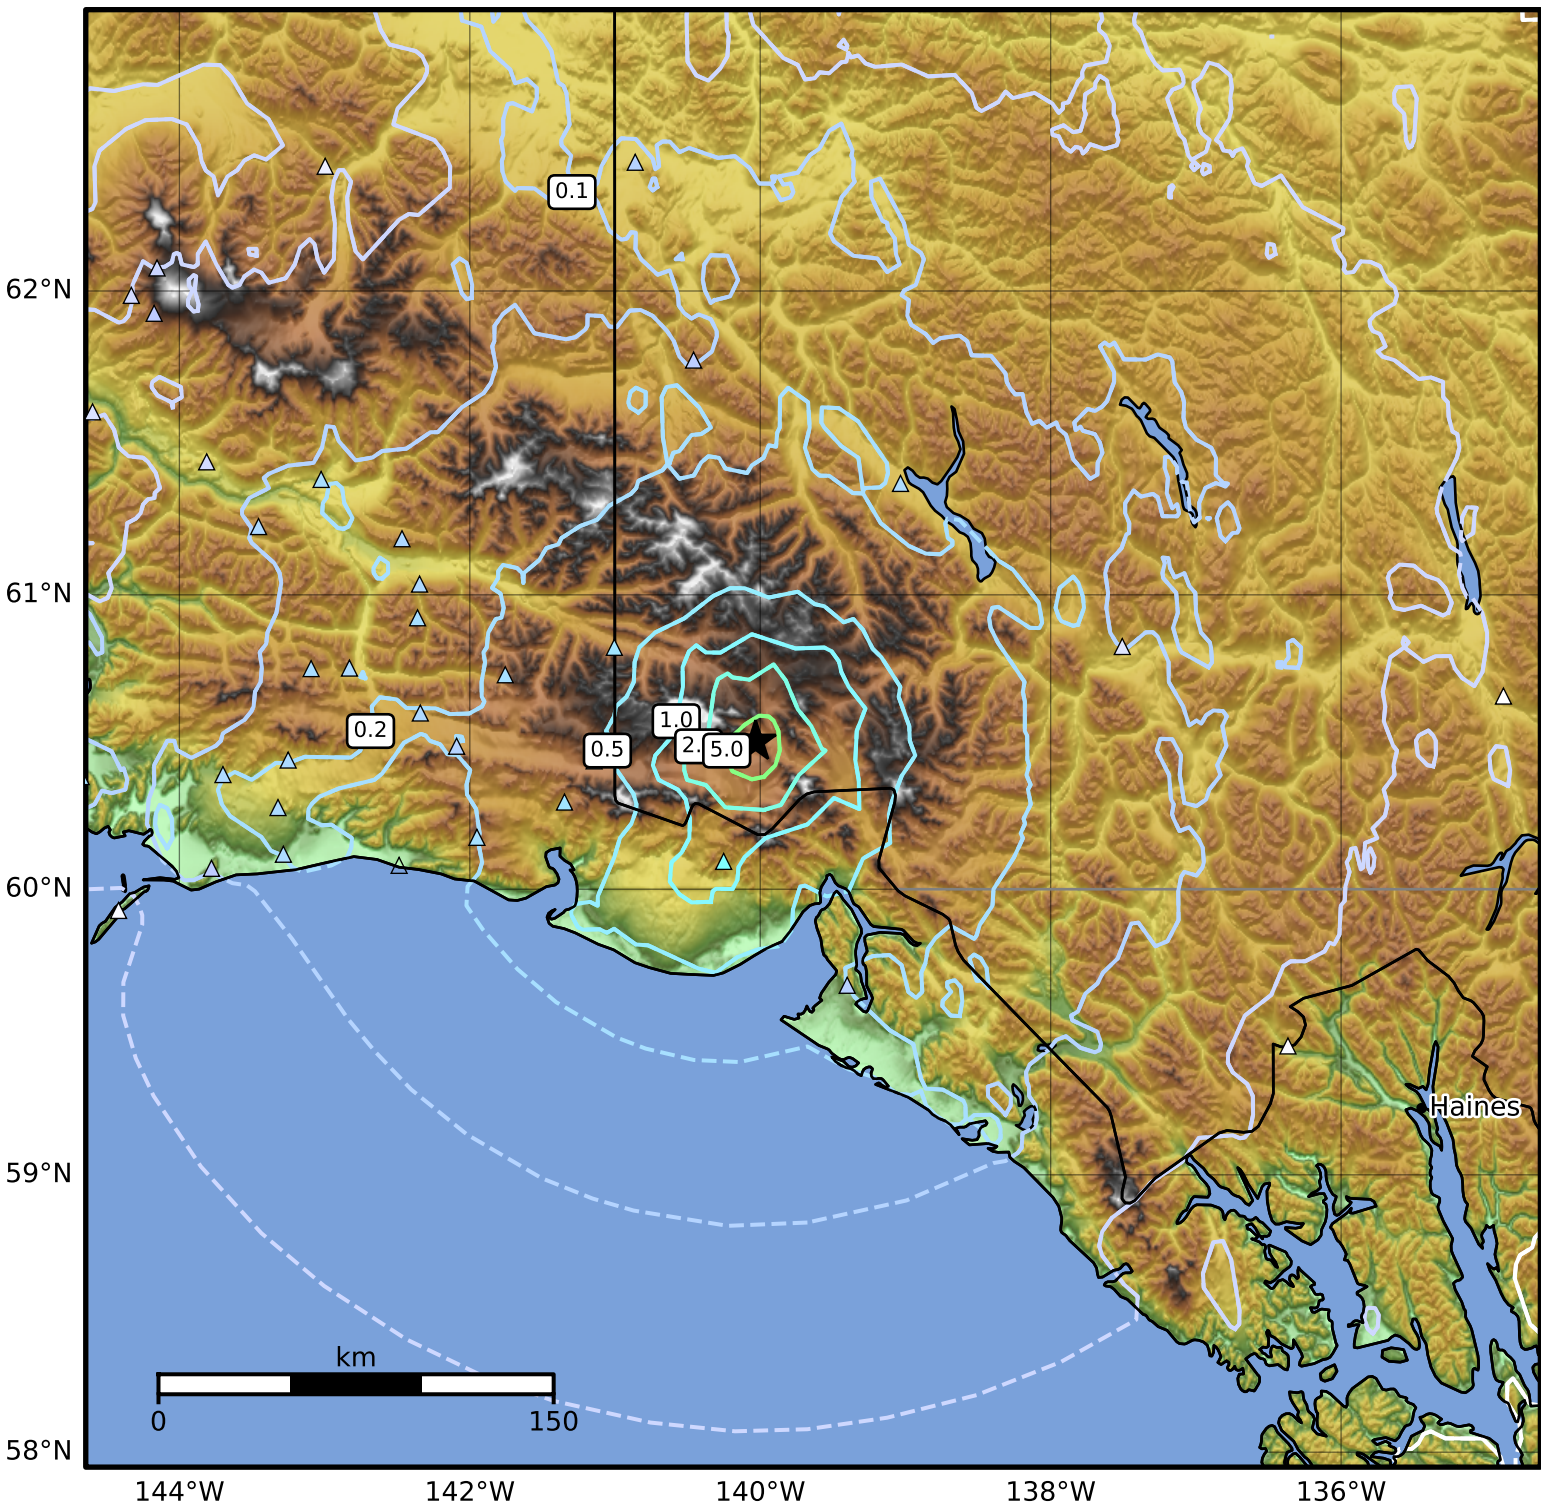

Peak Ground Velocity Map Alaska Earthquake Center
ShakeMap: 2025yalnyw / 60.5057487487793 / -140.03172302246094
Dec 07, 2025 04:20:39 UTC M5.4 N60.51 W140.03 Depth: 4.4km ID:2025yalnyw

Scale based on Worden et al. (2012)

△ Seismic Instrument ○ Reported Intensity

★ Epicenter

Version 2: Processed 2025-12-09T23:45:25Z