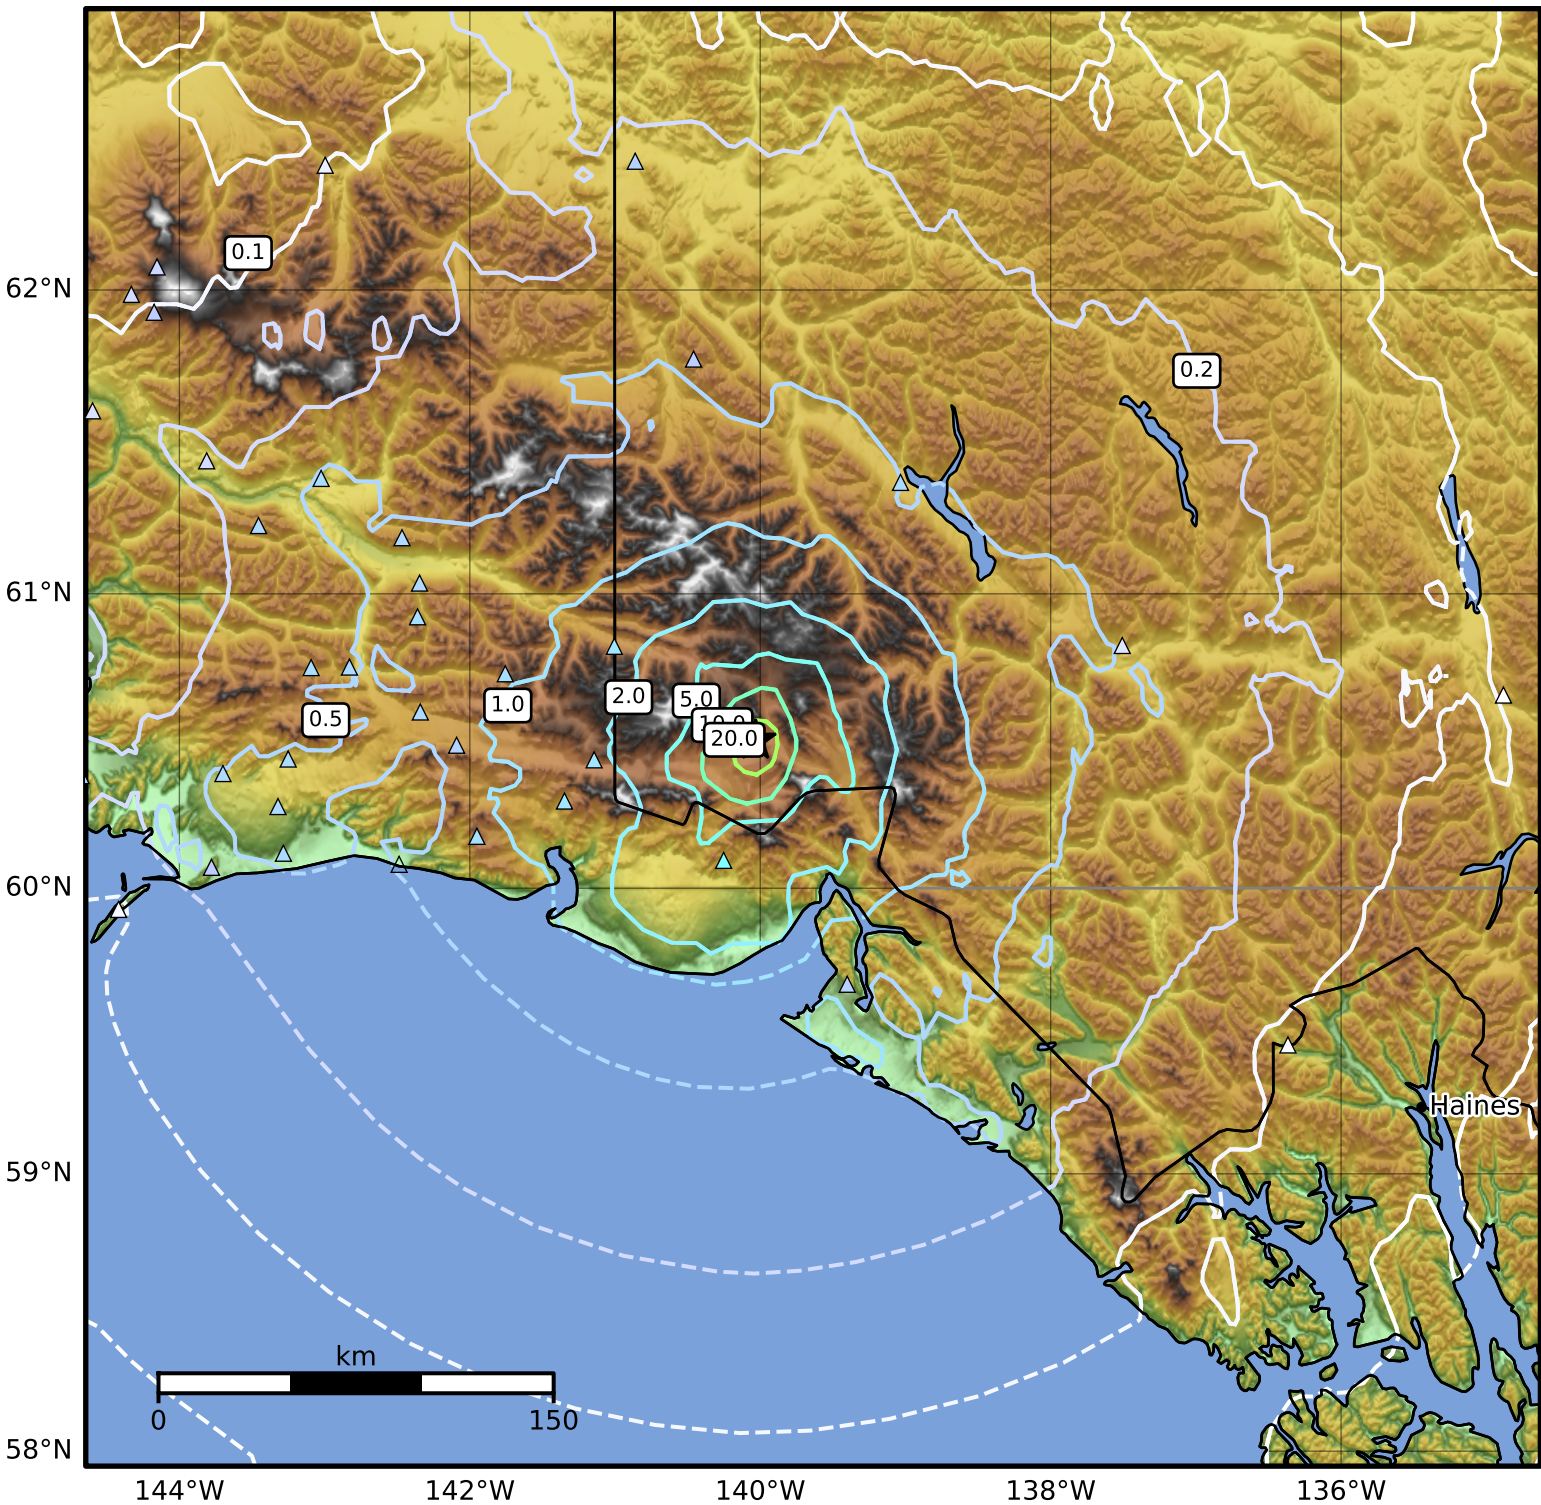

0.3 Second Peak Spectral Acceleration Map Alaska Earthquake Center
 ShakeMap: 2025yalnyw / 60.5057487487793 / -140.03172302246094
 Dec 07, 2025 04:20:39 UTC M5.4 N60.51 W140.03 Depth: 4.4km ID:2025yalnyw

★ Epicenter