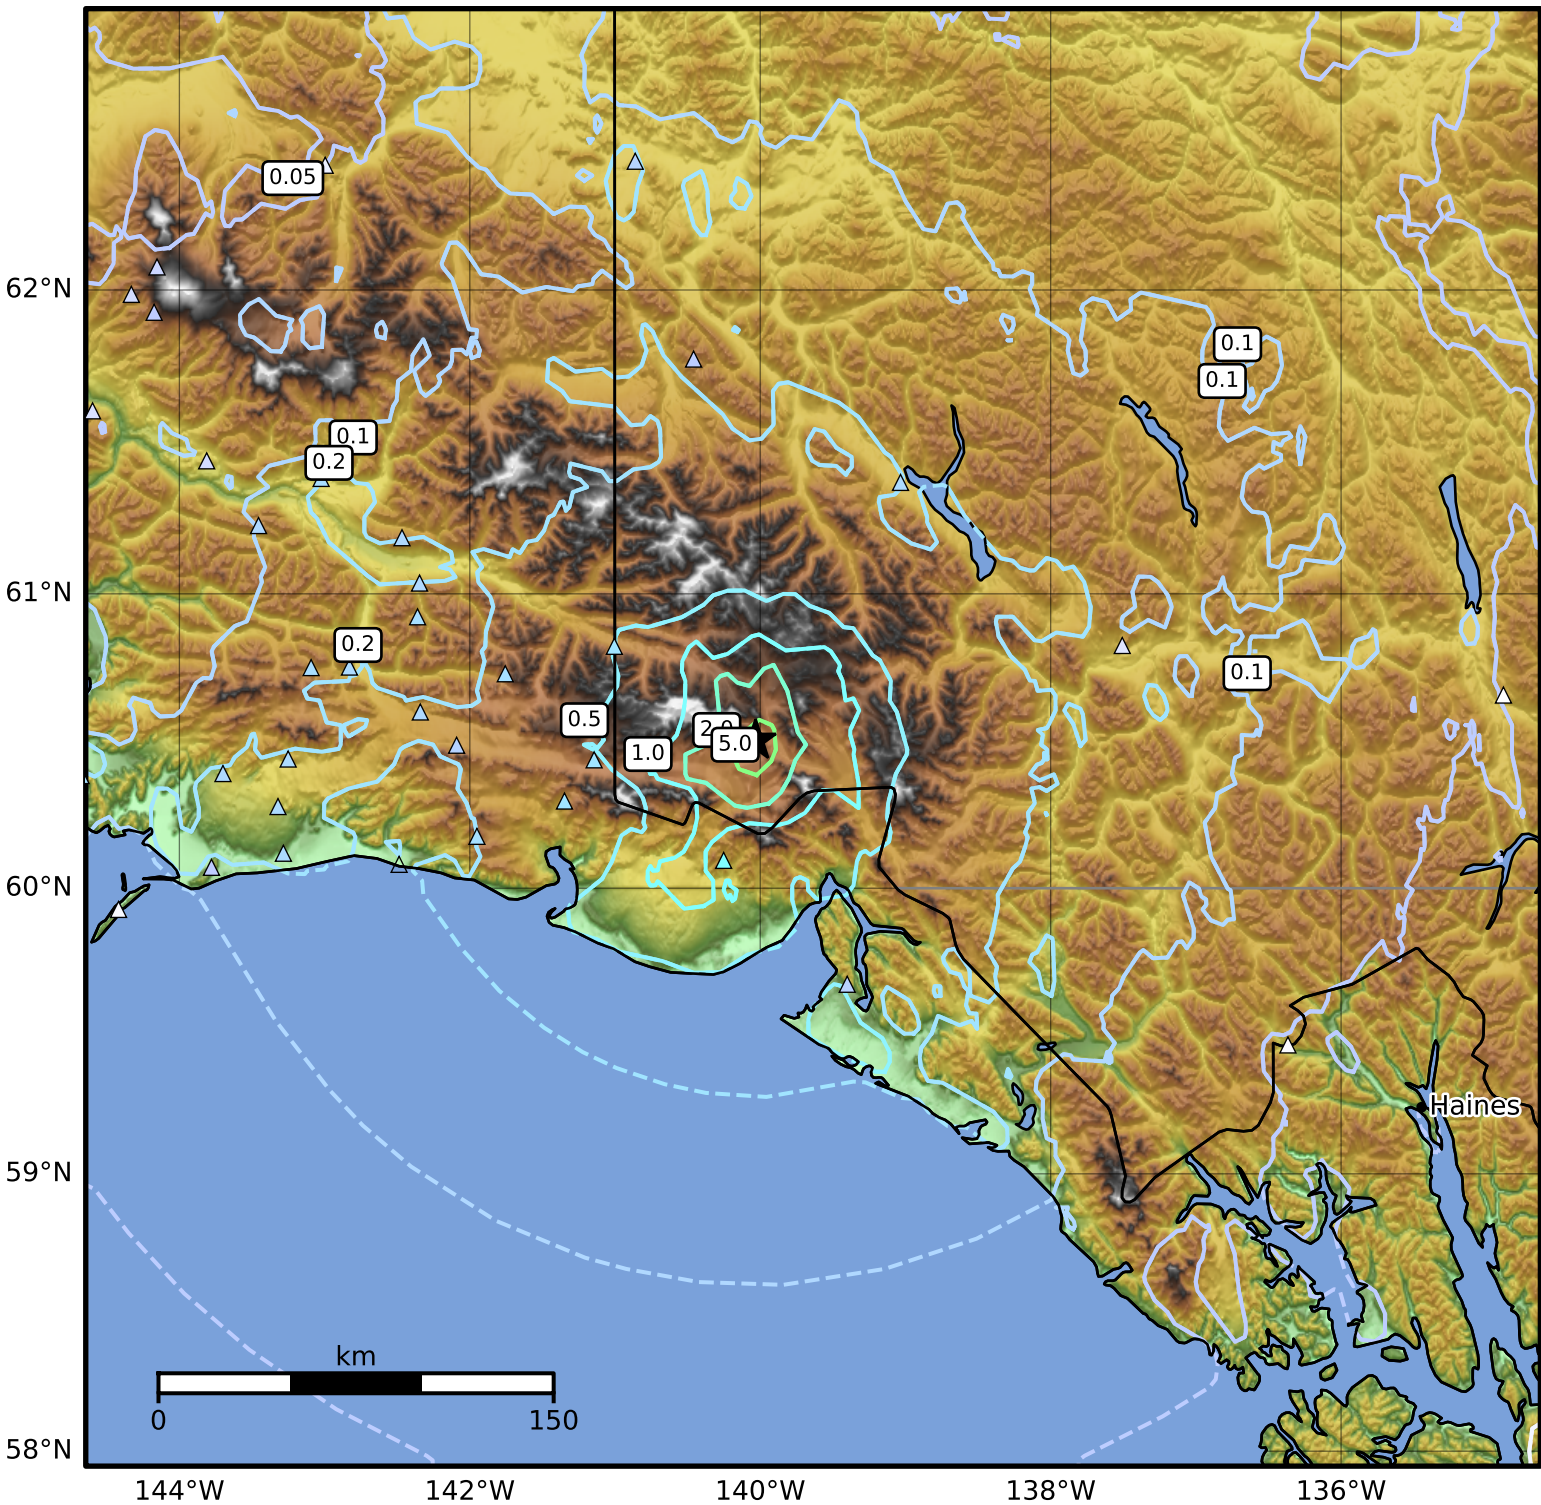

1.0 Second Peak Spectral Acceleration Map Alaska Earthquake Center
 ShakeMap: 2025yalnyw / 60.5057487487793 / -140.03172302246094
 Dec 07, 2025 04:20:39 UTC M5.4 N60.51 W140.03 Depth: 4.4km ID:2025yalnyw

★ Epicenter