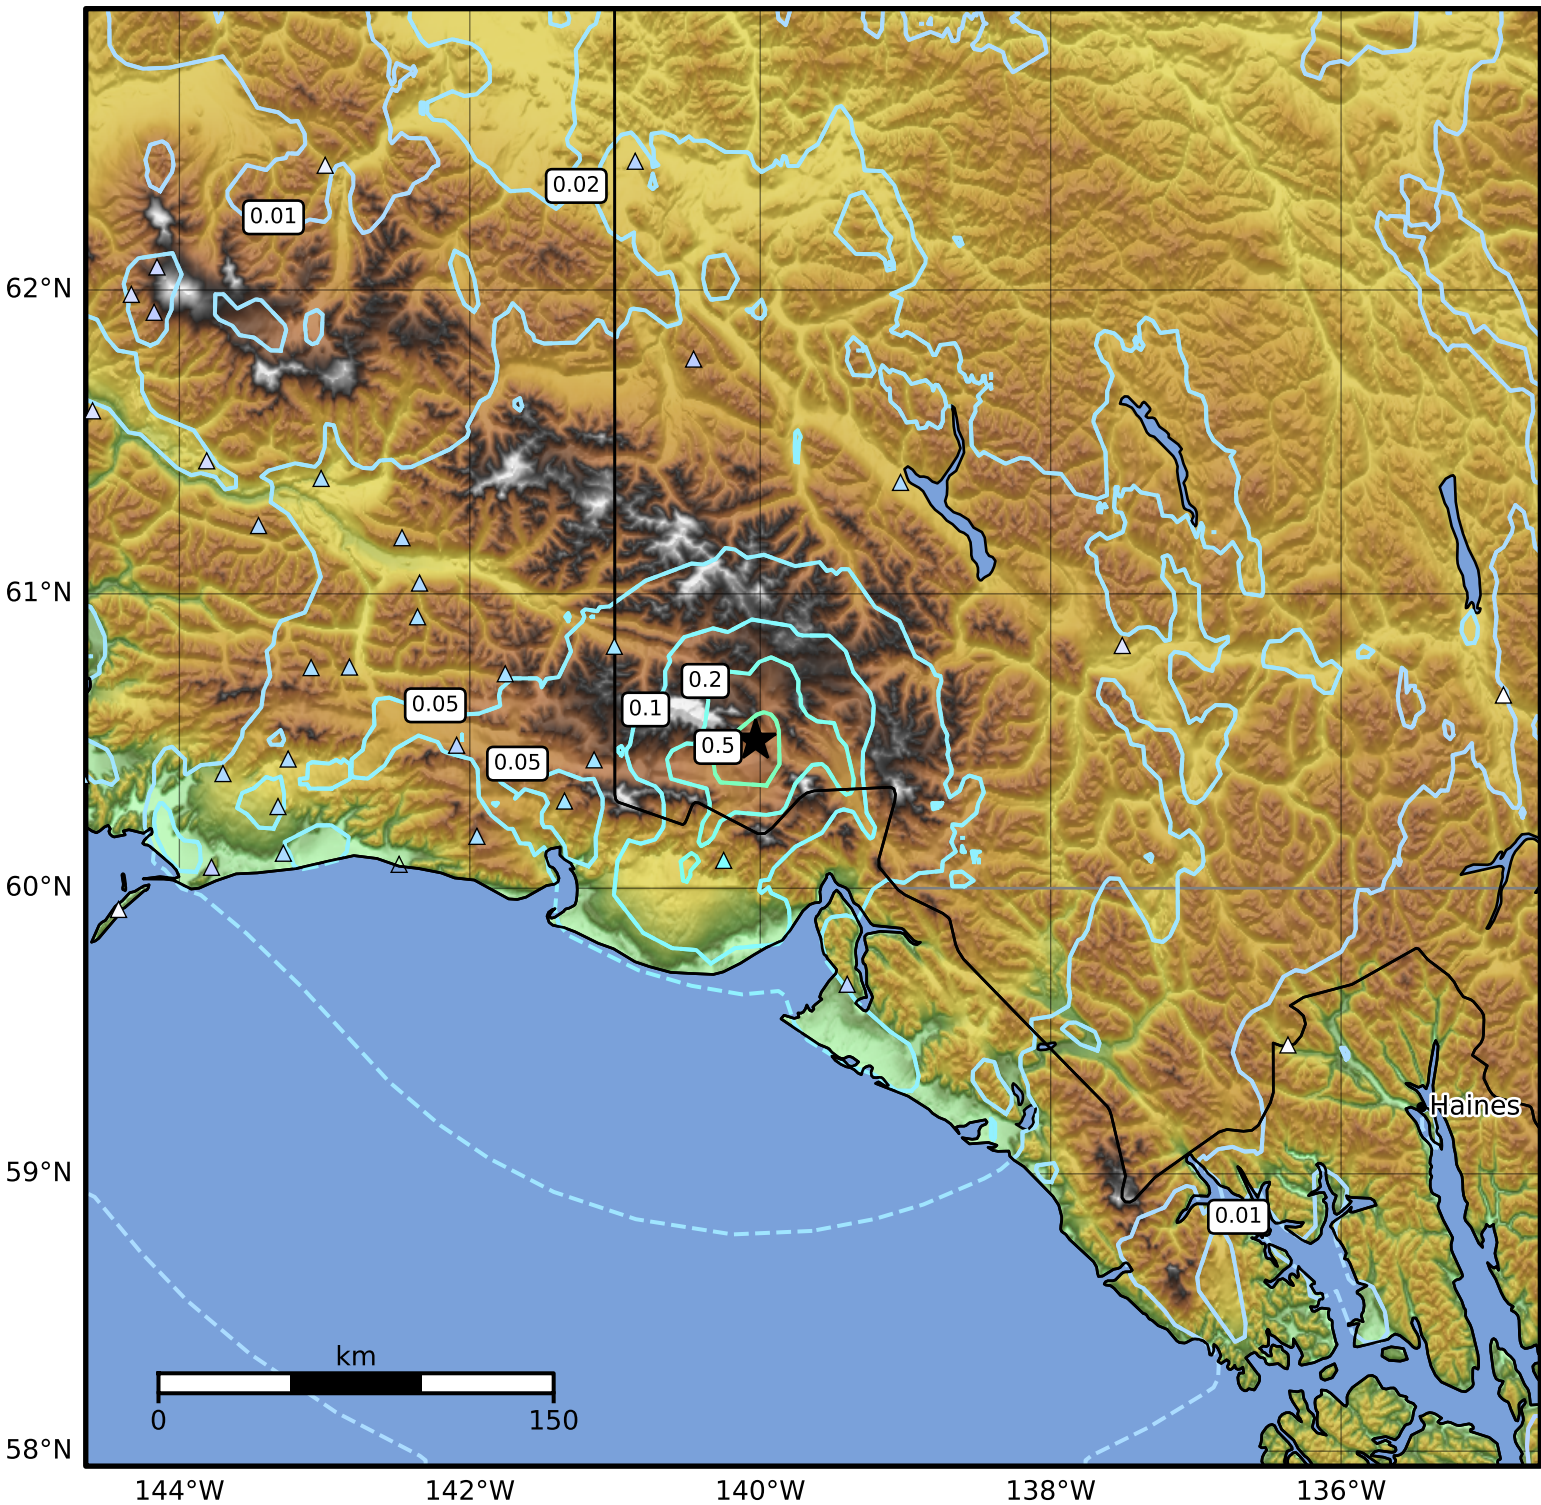

3.0 Second Peak Spectral Acceleration Map Alaska Earthquake Center
ShakeMap: 2025yalnyw / 60.5057487487793 / -140.03172302246094
Dec 07, 2025 04:20:39 UTC M5.4 N60.51 W140.03 Depth: 4.4km ID:2025yalnyw

Scale based on Worden et al. (2012)

△ Seismic Instrument ○ Reported Intensity

★ Epicenter

Version 2: Processed 2025-12-09T23:45:25Z