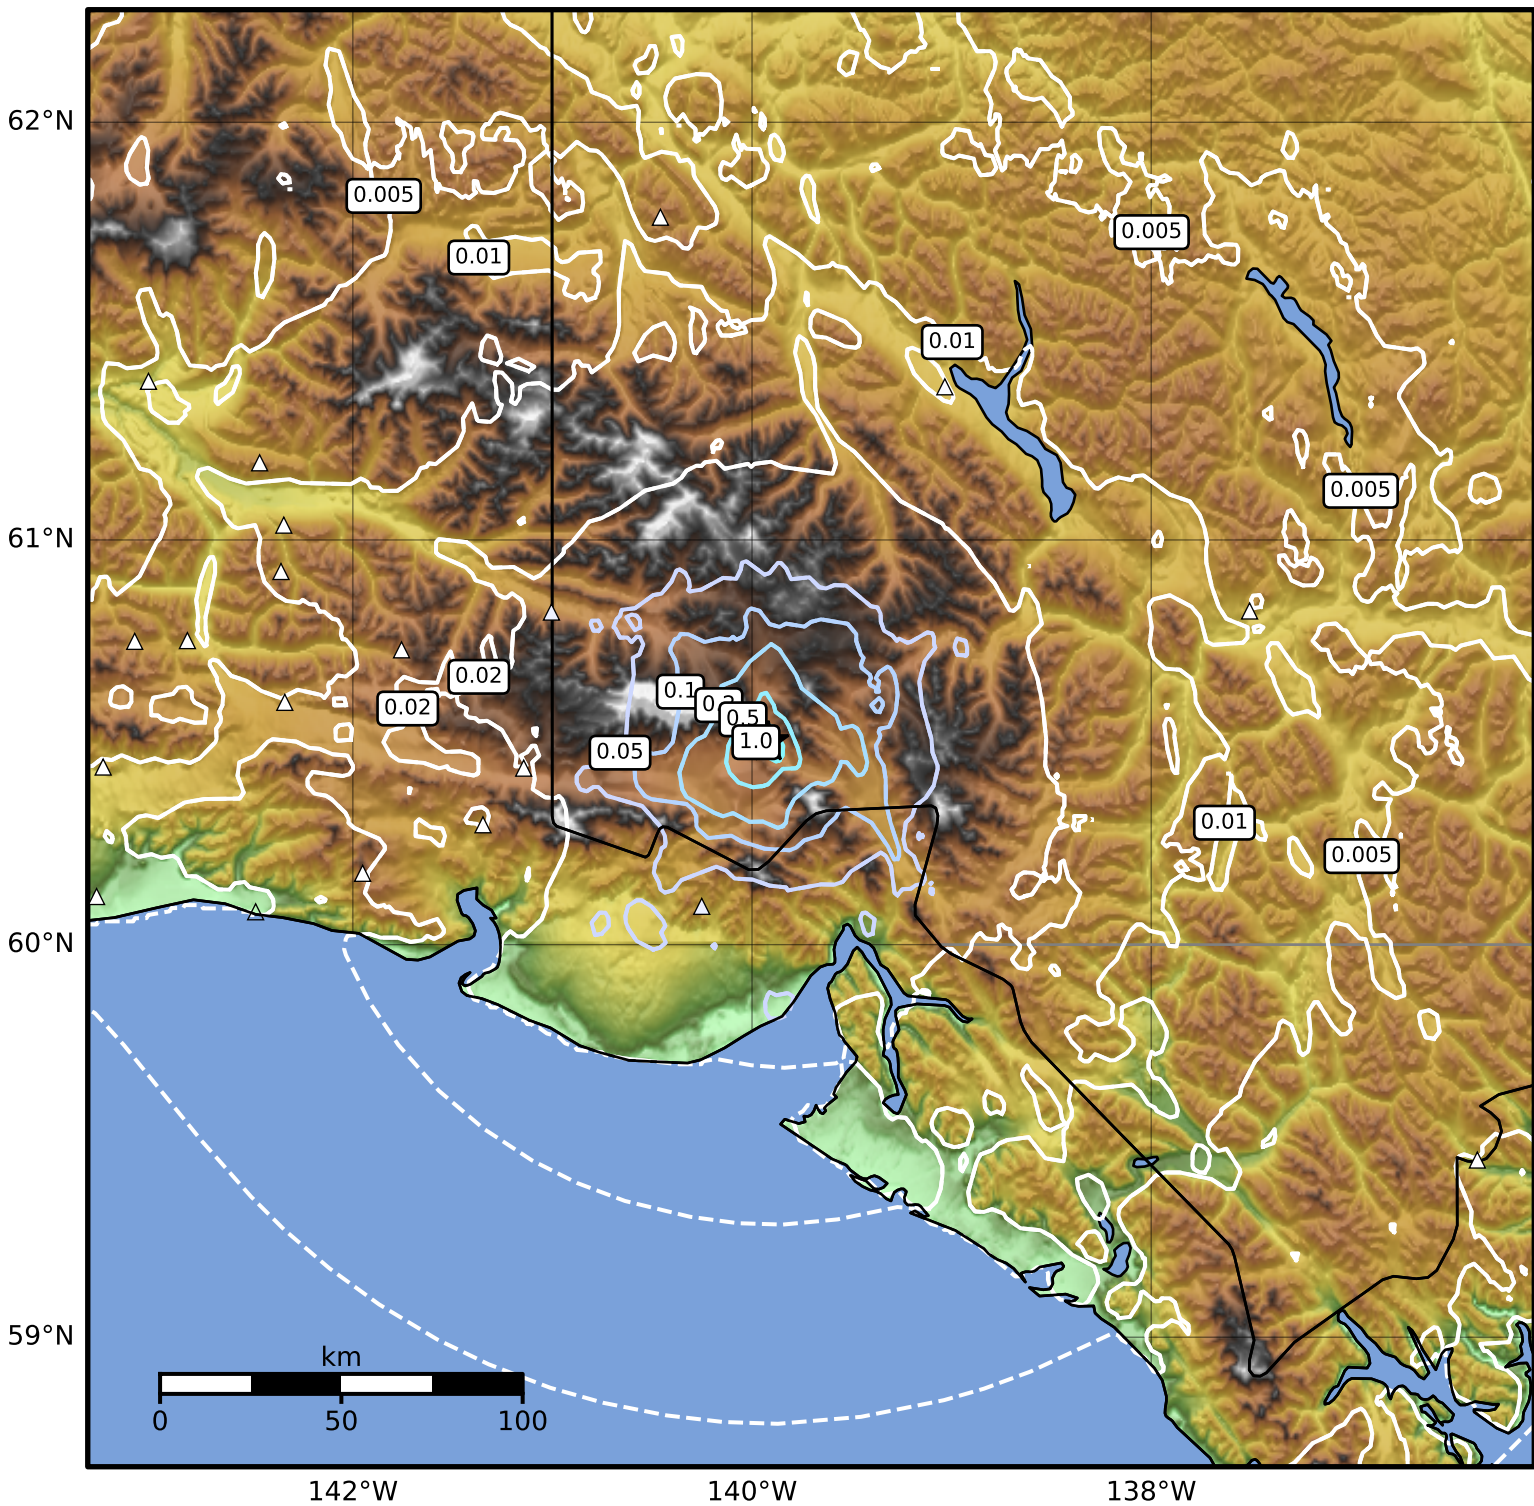

Peak Ground Velocity Map Alaska Earthquake Center
ShakeMap: 2025ybejsb / 60.50435638427734 / -139.91893005371094
Dec 07, 2025 13:49:09 UTC M4.1 N60.50 W139.92 Depth: 3.1km ID:2025ybejsb

Scale based on Worden et al. (2012)

△ Seismic Instrument ○ Reported Intensity

★ Epicenter

Version 1: Processed 2025-12-10T00:02:27Z