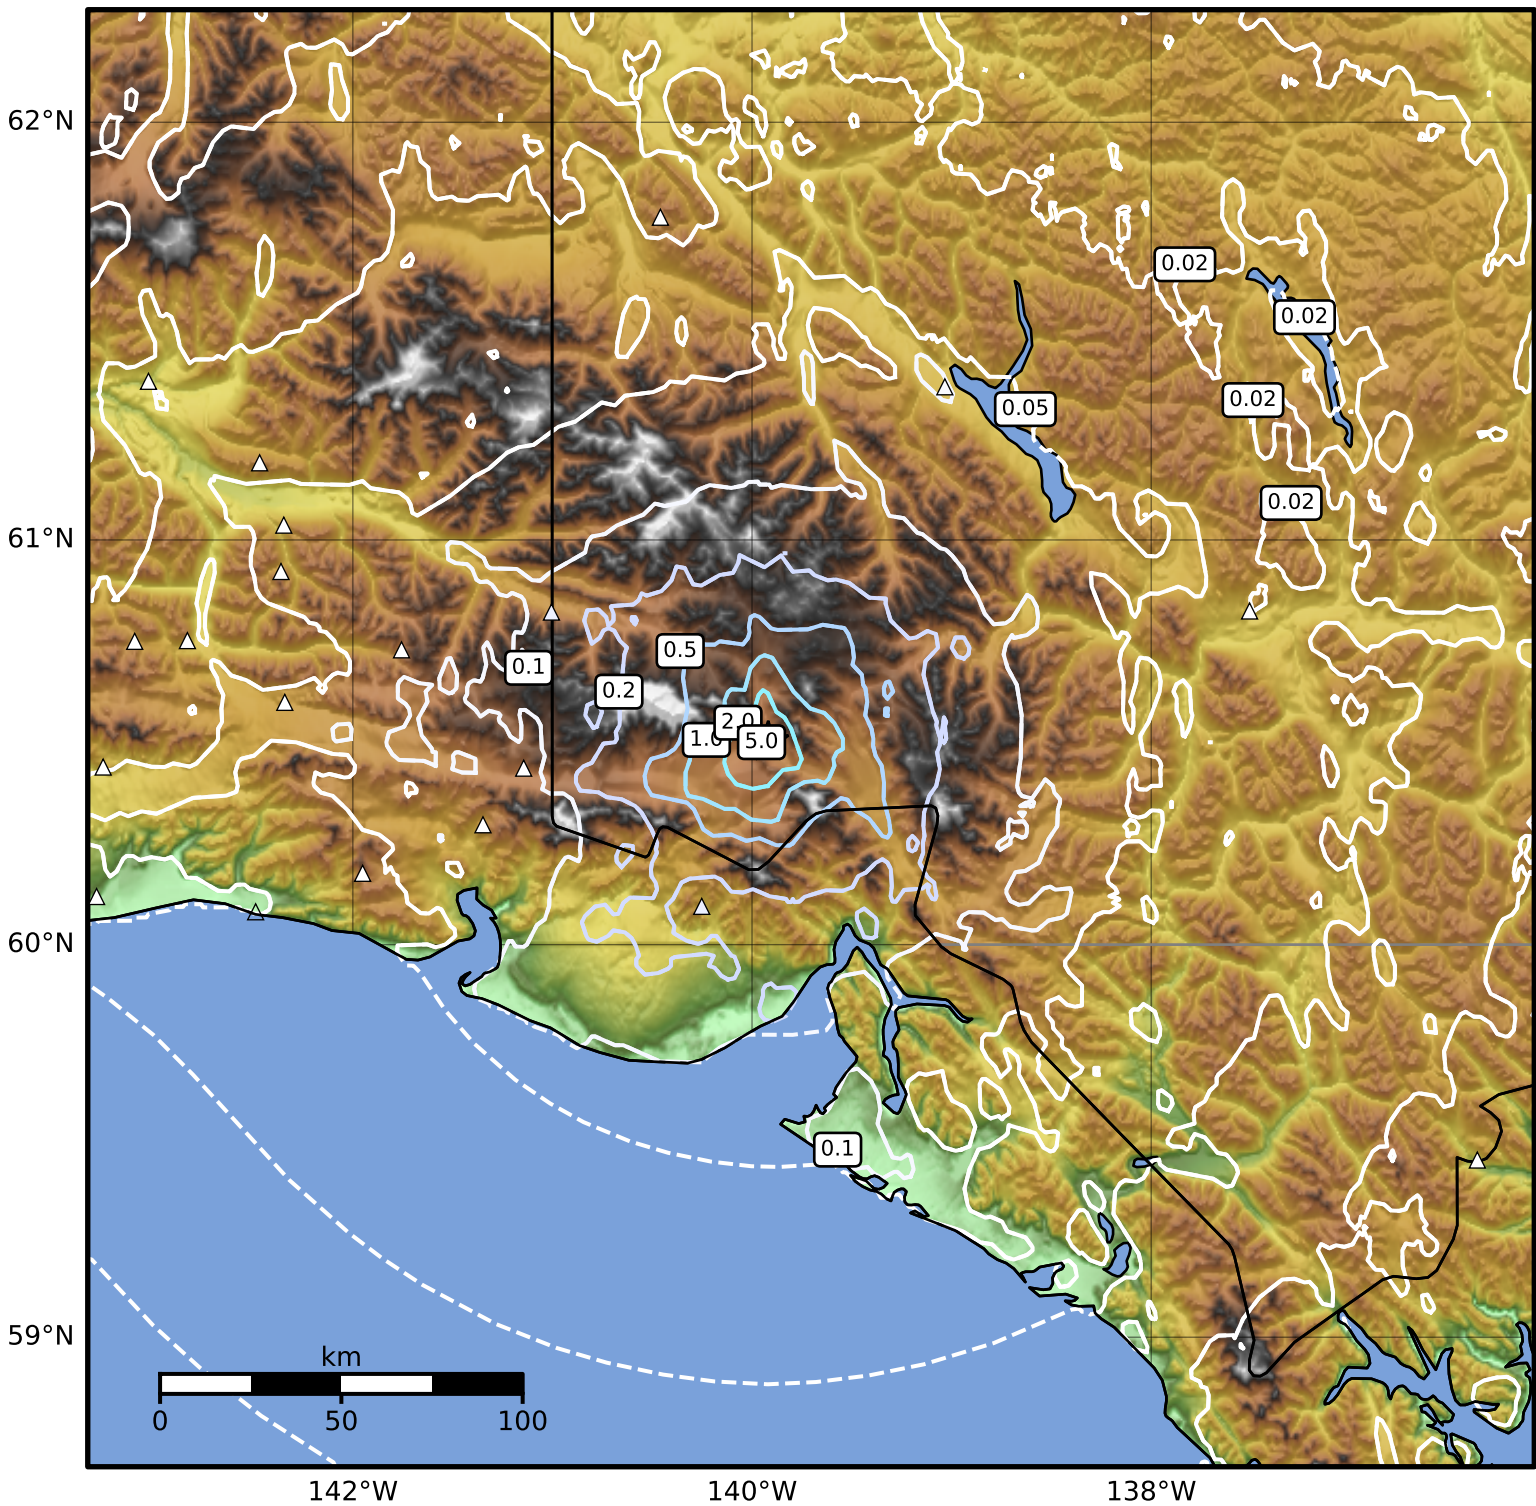

0.3 Second Peak Spectral Acceleration Map Alaska Earthquake Center
ShakeMap: 2025ybejsb / 60.50435638427734 / -139.91893005371094
Dec 07, 2025 13:49:09 UTC M4.1 N60.50 W139.92 Depth: 3.1km ID:2025ybejsb

SA(0.3) (%g)	0.1	0.2	0.5	1	2	5	10	20	50	100	200
--------------	-----	-----	-----	---	---	---	----	----	----	-----	-----

Scale based on Worden et al. (2012)

△ Seismic Instrument ○ Reported Intensity

★ Epicenter