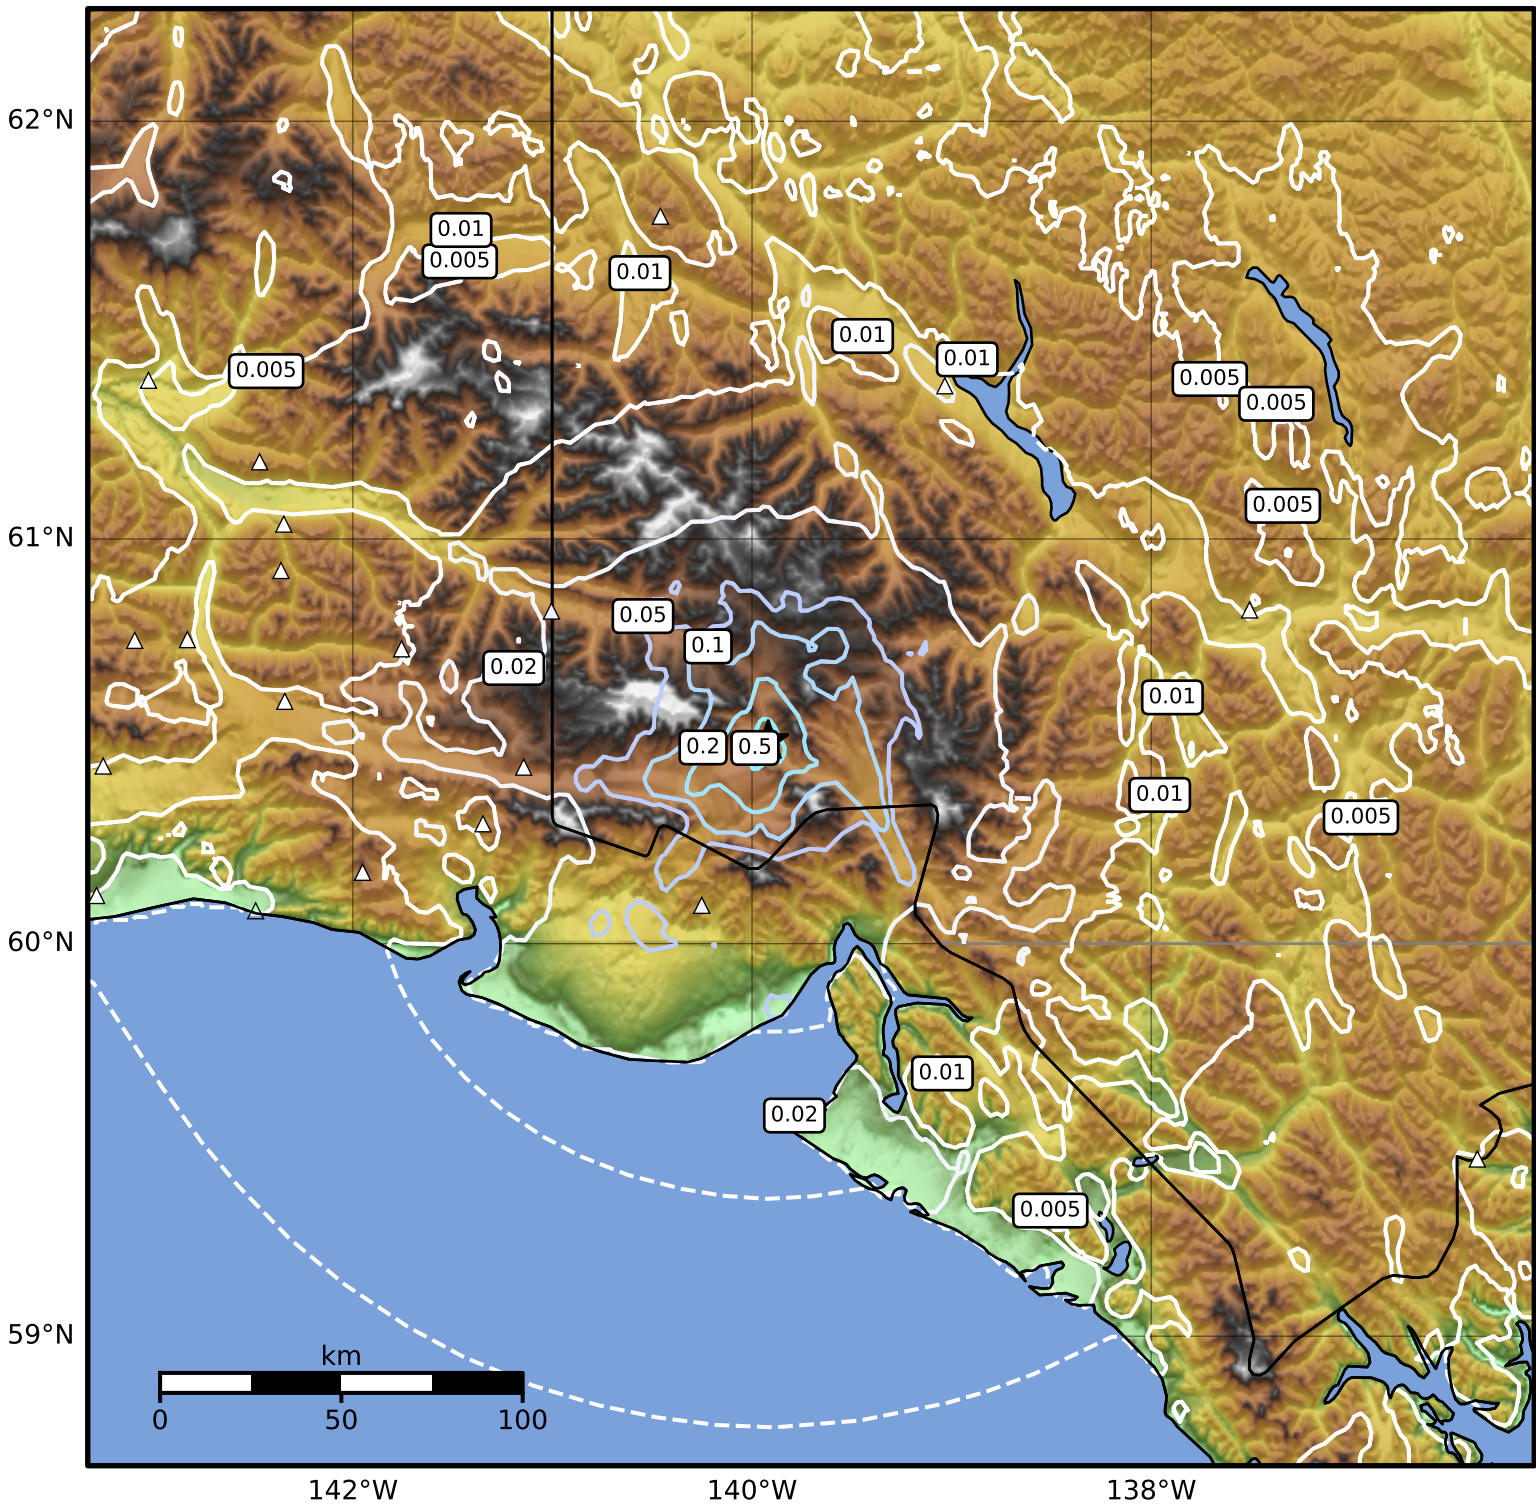

1.0 Second Peak Spectral Acceleration Map Alaska Earthquake Center
 ShakeMap: 2025ybejsb / 60.50435638427734 / -139.91893005371094
 Dec 07, 2025 13:49:09 UTC M4.1 N60.50 W139.92 Depth: 3.1km ID:2025ybejsb

SA(1.0) (%g)	0.1	0.2	0.5	1	2	5	10	20	50	100	200
--------------	-----	-----	-----	---	---	---	----	----	----	-----	-----

Scale based on Worden et al. (2012)

Version 1: Processed 2025-12-10T00:02:27Z

△ Seismic Instrument ○ Reported Intensity

★ Epicenter