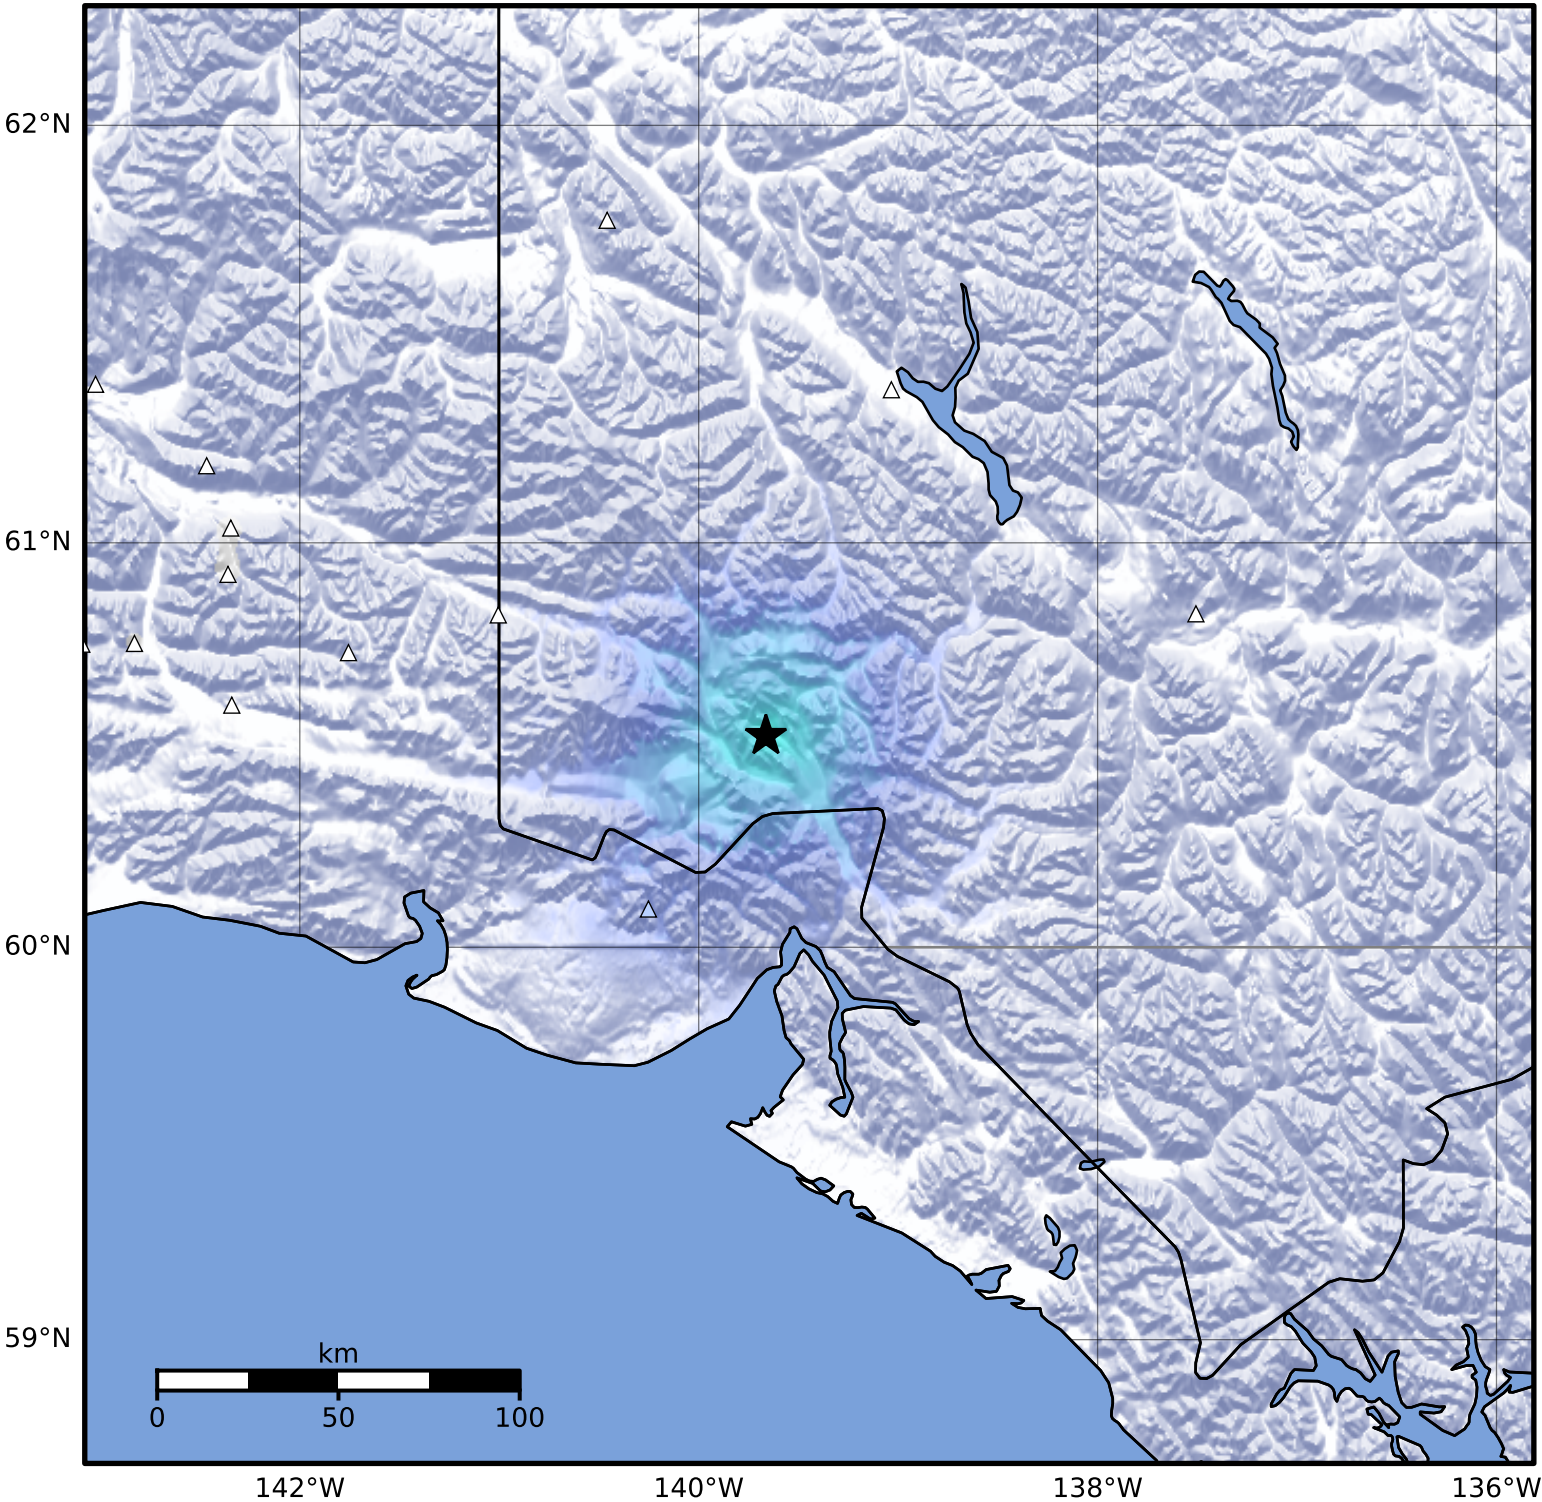

Macroseismic Intensity Map Alaska Earthquake Center
 ShakeMap: 109 km (68 miles) N of Yakutat
 Dec 07, 2025 15:44:45 UTC M3.7 N60.53 W139.66 Depth: 2.9km ID:2025ybiewz

SHAKING	Not felt	Weak	Light	Moderate	Strong	Very strong	Severe	Violent	Extreme
DAMAGE	None	None	None	Very light	Light	Moderate	Moderate/heavy	Heavy	Very heavy
PGA(%g)	<0.0464	0.297	2.76	6.2	11.5	21.5	40.1	74.7	>139
PGV(cm/s)	<0.0215	0.135	1.41	4.65	9.64	20	41.4	85.8	>178
INTENSITY	I	II-III	IV	V	VI	VII	VIII	IX	X+

Scale based on Worden et al. (2012)

Version 1: Processed 2025-12-22T18:34:11Z

△ Seismic Instrument ○ Reported Intensity

★ Epicenter