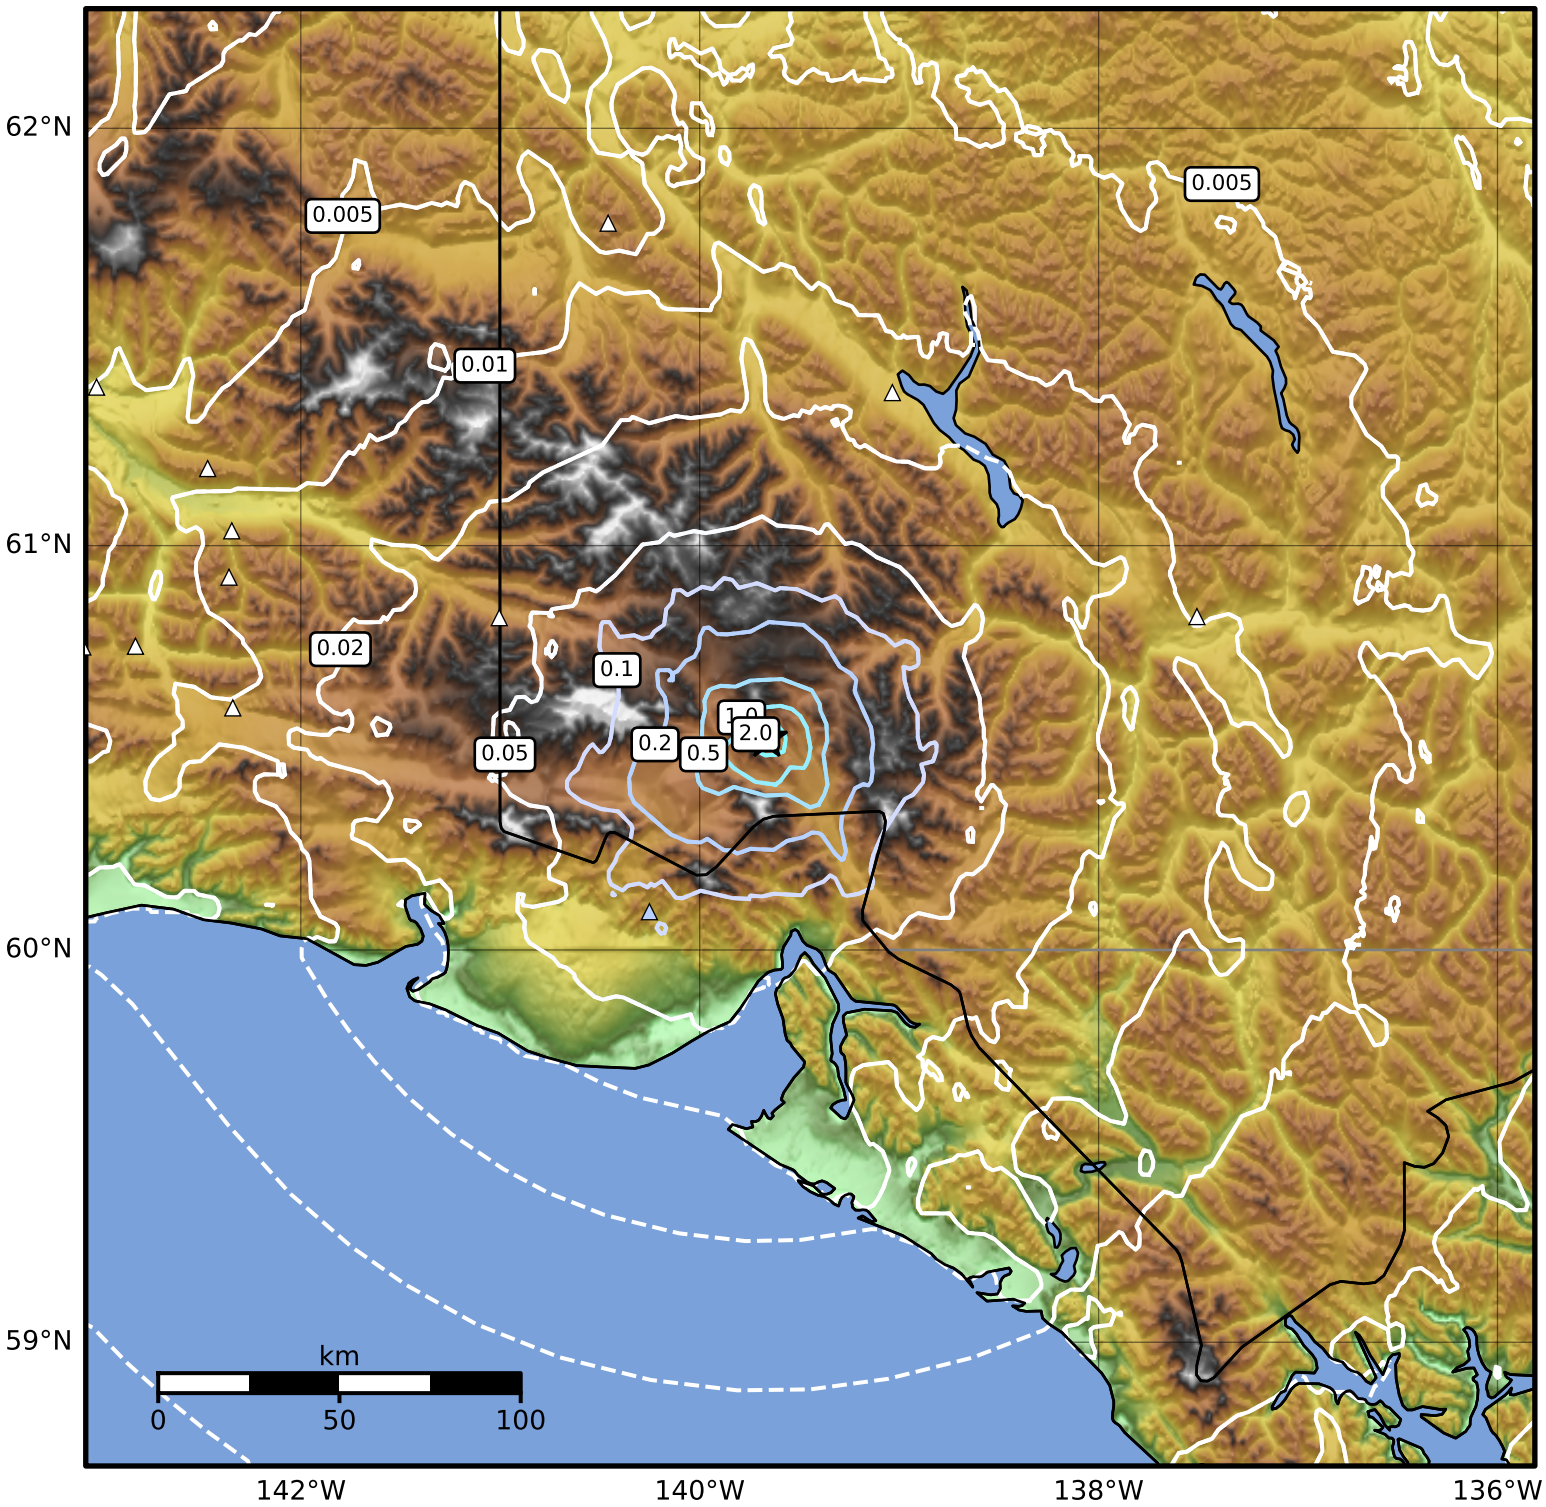

Peak Ground Acceleration Map Alaska Earthquake Center
 ShakeMap: 109 km (68 miles) N of Yakutat
 Dec 07, 2025 15:44:45 UTC M3.7 N60.53 W139.66 Depth: 2.9km ID:2025ybiewz

PGA (%g)	0.1	0.2	0.5	1	2	5	10	20	50	100	200
----------	-----	-----	-----	---	---	---	----	----	----	-----	-----

Scale based on Worden et al. (2012)

Version 1: Processed 2025-12-22T18:34:11Z

△ Seismic Instrument ○ Reported Intensity

★ Epicenter